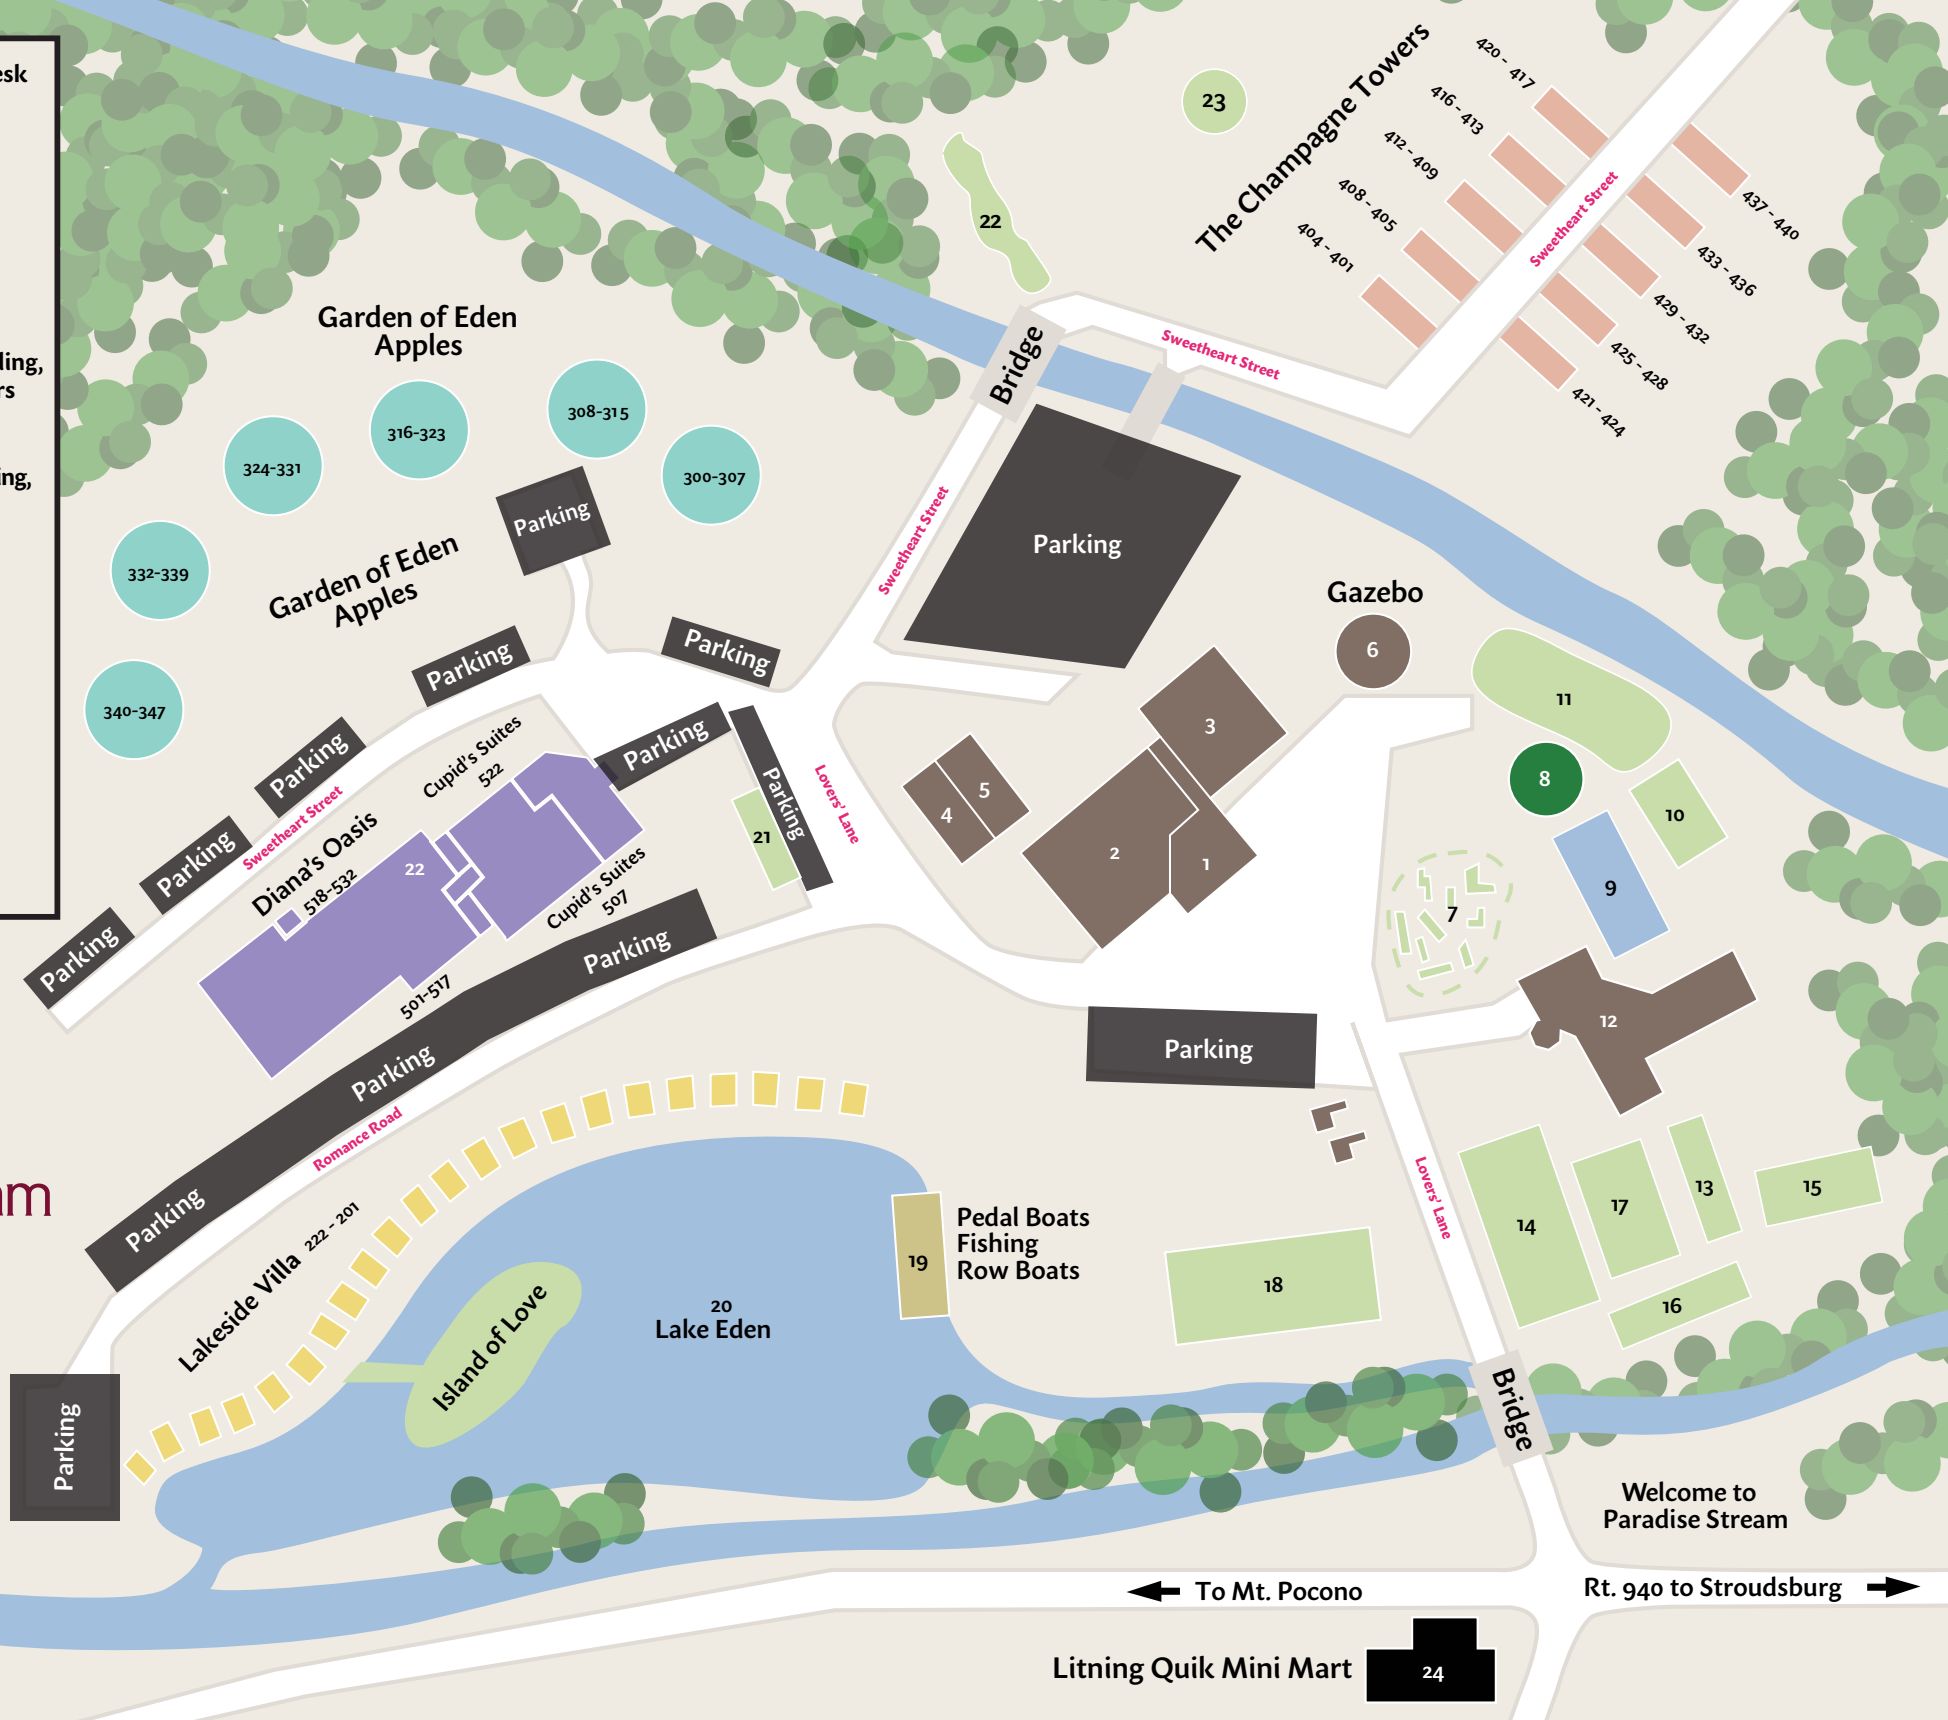

1. Guest Services/Front Desk
2. Dining Room
3. Nightclub
4. Gift Shop
5. Spa at Paradise Stream
6. Gazebo
7. Outdoor Miniature Golf
8. TanLines Bar & Grill
9. Outdoor Pool
10. Volleyball
11. Disc Golf, Outdoor Bowling, Cornhole, Giant Checkers
12. Spooner's, Game Room, Fitness Center, Indoor Mini Golf, Duck Pin Bowling, Indoor Pool & Hot Tub
13. Horseshoes
14. Basketball
15. Outdoor Archery
16. Bocce Ball
17. Shuffleboard
18. Tennis, Pickleball, Love Locks
19. Marina
20. Lake Eden
21. Bicycles
22. Nature Trail
23. Softball Field
24. Litning Quik Mini Mart

← To Mt. Pocono

Rt. 940 to Stroudsburg →

Litning Quik Mini Mart