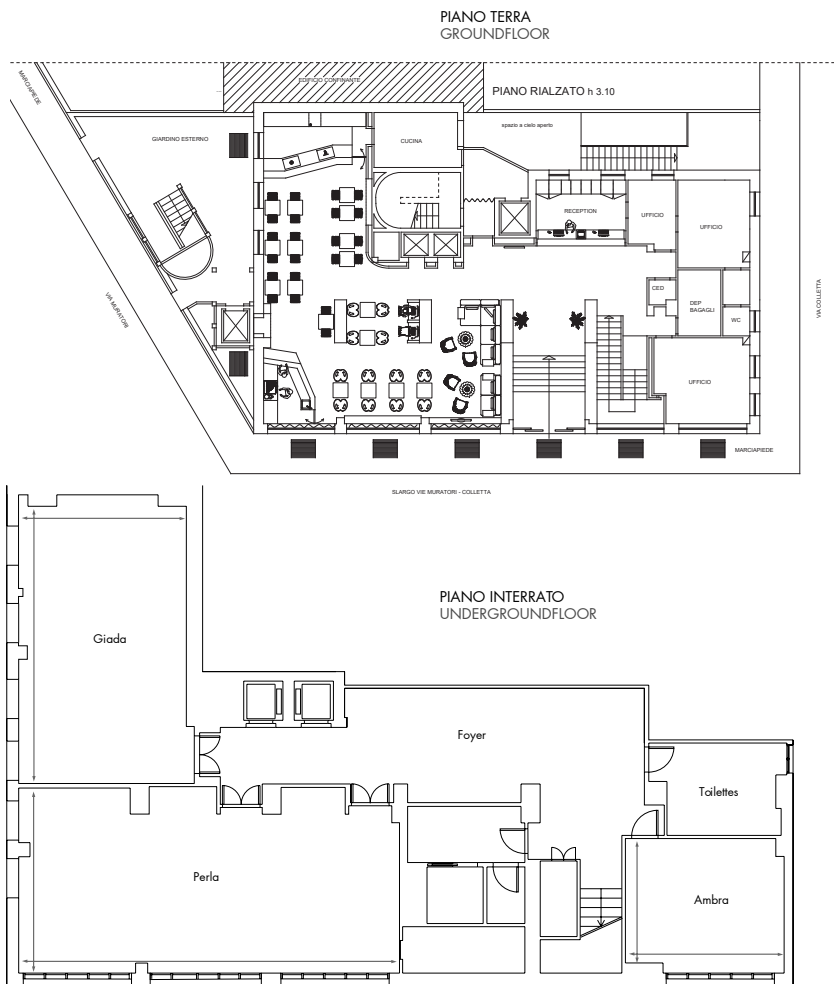

ATTREZZATURE STANDARD GRATUITE / FREE STANDARD MEETING EQUIPMENTS

Lavagna a fogli mobili / Flip Chart   Blocco note e penna / Stationary   Hospitality desk / Hospitality desk
Schermo / Screen

SERVIZI SU RICHIESTA / SERVICES ON REQUEST

Referente congressuale in loco   Traduzione simultanea   Allestimenti floreali / Flower decorations
Meeting specialist on site   Simultaneous translation   Assistenza Tecnica
Servizio segreteria / Secretary service   Business centre / Business centre   Technical Assistance
Servizio hostess / Hostesses   Servizi fotografici / Photo service

ATTREZZATURE SU RICHIESTA / MEETING EQUIPMENTS ON REQUEST

Videobeam (videoproiettore collegabile a PC con grande schermo)   Puntatore laser / Laser Marker   Proiezione diapositive / Slide projector
LCD projector   Schermo gigante (a partire da 2x2 mt) / Wide screen   Registrazione audio / Wide screen
Videoconferenza / Videoconference

UNAHOTELS Hotel Mediterraneo Milano	Teatro Theatre		Scuola Classroom		Tavolo a U U shape		Tavolo unico Board room		Banchetti Banquets		Cocktail Cocktail		Dimensioni Dimensions		Altezza Height		m² m²		Luce Light	
	Standard	Social	Standard	Social	Standard	Social	Standard	Social	Standard	Social	Standard	Social	Standard	Social	Standard	Social	Standard	Social	Standard	Social
Perla	49	23	40	20	40	16	45	18	50	-	70	-	12,1x5,9	3	70	✓				
Giada	32	20	25	15	25	10	30	12	30	-	50	-	5,3x8,8	3	45	✓				
Ambra	14	6	10	5	10	5	10	5	-	-	-	-	5x3,9	3	20	✓				

Standard space capacity

Social distancing space capacity