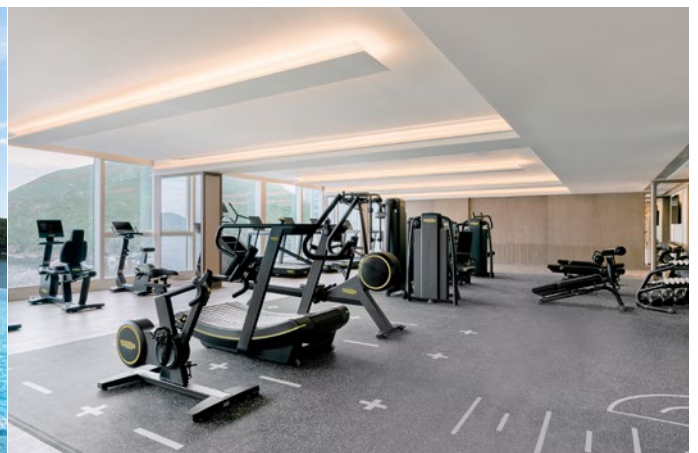

The Gym 健身中心
Open for guests aged 16 or above only,
guests aged between 16 and 17 must be accompanied by adult.
僅開放予16歲或以上客人使用,16至17歲的客人必須由成人陪同。

The Pool & The Lagoon 泳池及嬉水池
Children aged 12 or below must be accompanied by adult.
Children must be aged 12 and above or at least 120cm tall
to use the water slides
12歲或以下小童必須由成人陪同。
小童必須年滿12歲或身高至少120厘米方可使用滑水梯。

Play area is for children aged 10 or below and under 142 cm
in height only and must be accompanied by an adult.
Children aged 1 or below are entitled to complimentary admission.
玩樂區只適合10歲及身高142厘米或以下小童入內玩耍,並須由一位成人陪同。
1歲或以下小童可免費入場。