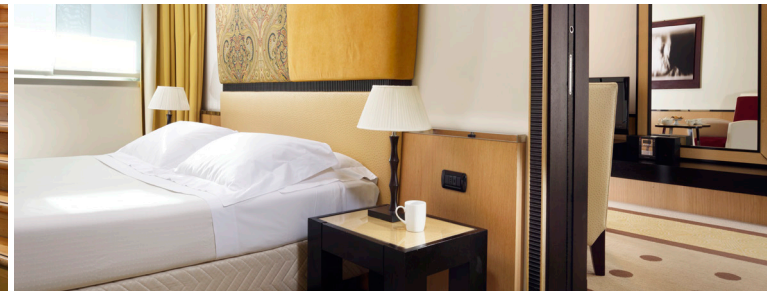

Milano - 25 km
Milan - 25 km

Malpensa (MXP) - 20 km
Malpensa (MXP) - 20 km

Fiera Milano Rho-Però - 13 km
Exhibition center Rho-Però - 13 km

Malpensa Express - 12 km
Malpensa Express - 12 km

A8 MI-VA uscita Legnano - 500 mt
A8 MI-VA Legnano exit - 500 mt

PUNTI DI FORZA

- Posizione strategica a 25 km dal centro di Milano e dall'aeroporto di Milano Malpensa. Fiera Milano Rho-Però è a soli 13 km.
- Internet gratuito.

BUONO A SAPERSI

- Servizio navetta gratuito da/per la fiera (nei periodi fieristici) su richiesta.
- Garage con 70 posti e parcheggio privati.
- "Pillowow" scelta della tipologia di cuscino preferita.

KEY FEATURES

- Strategically located 25 km from the centre of Milan and the Milan Malpensa airport. Milan's exhibition centre Rho-Però is only 13 km away.
- Free internet access.

GOOD TO KNOW

- Free shuttle service to and from the exhibition centre (during exhibition times) on request.
- Garage with 70 spaces and private parking.
- "Pillowow" the choice of the preferred pillow.