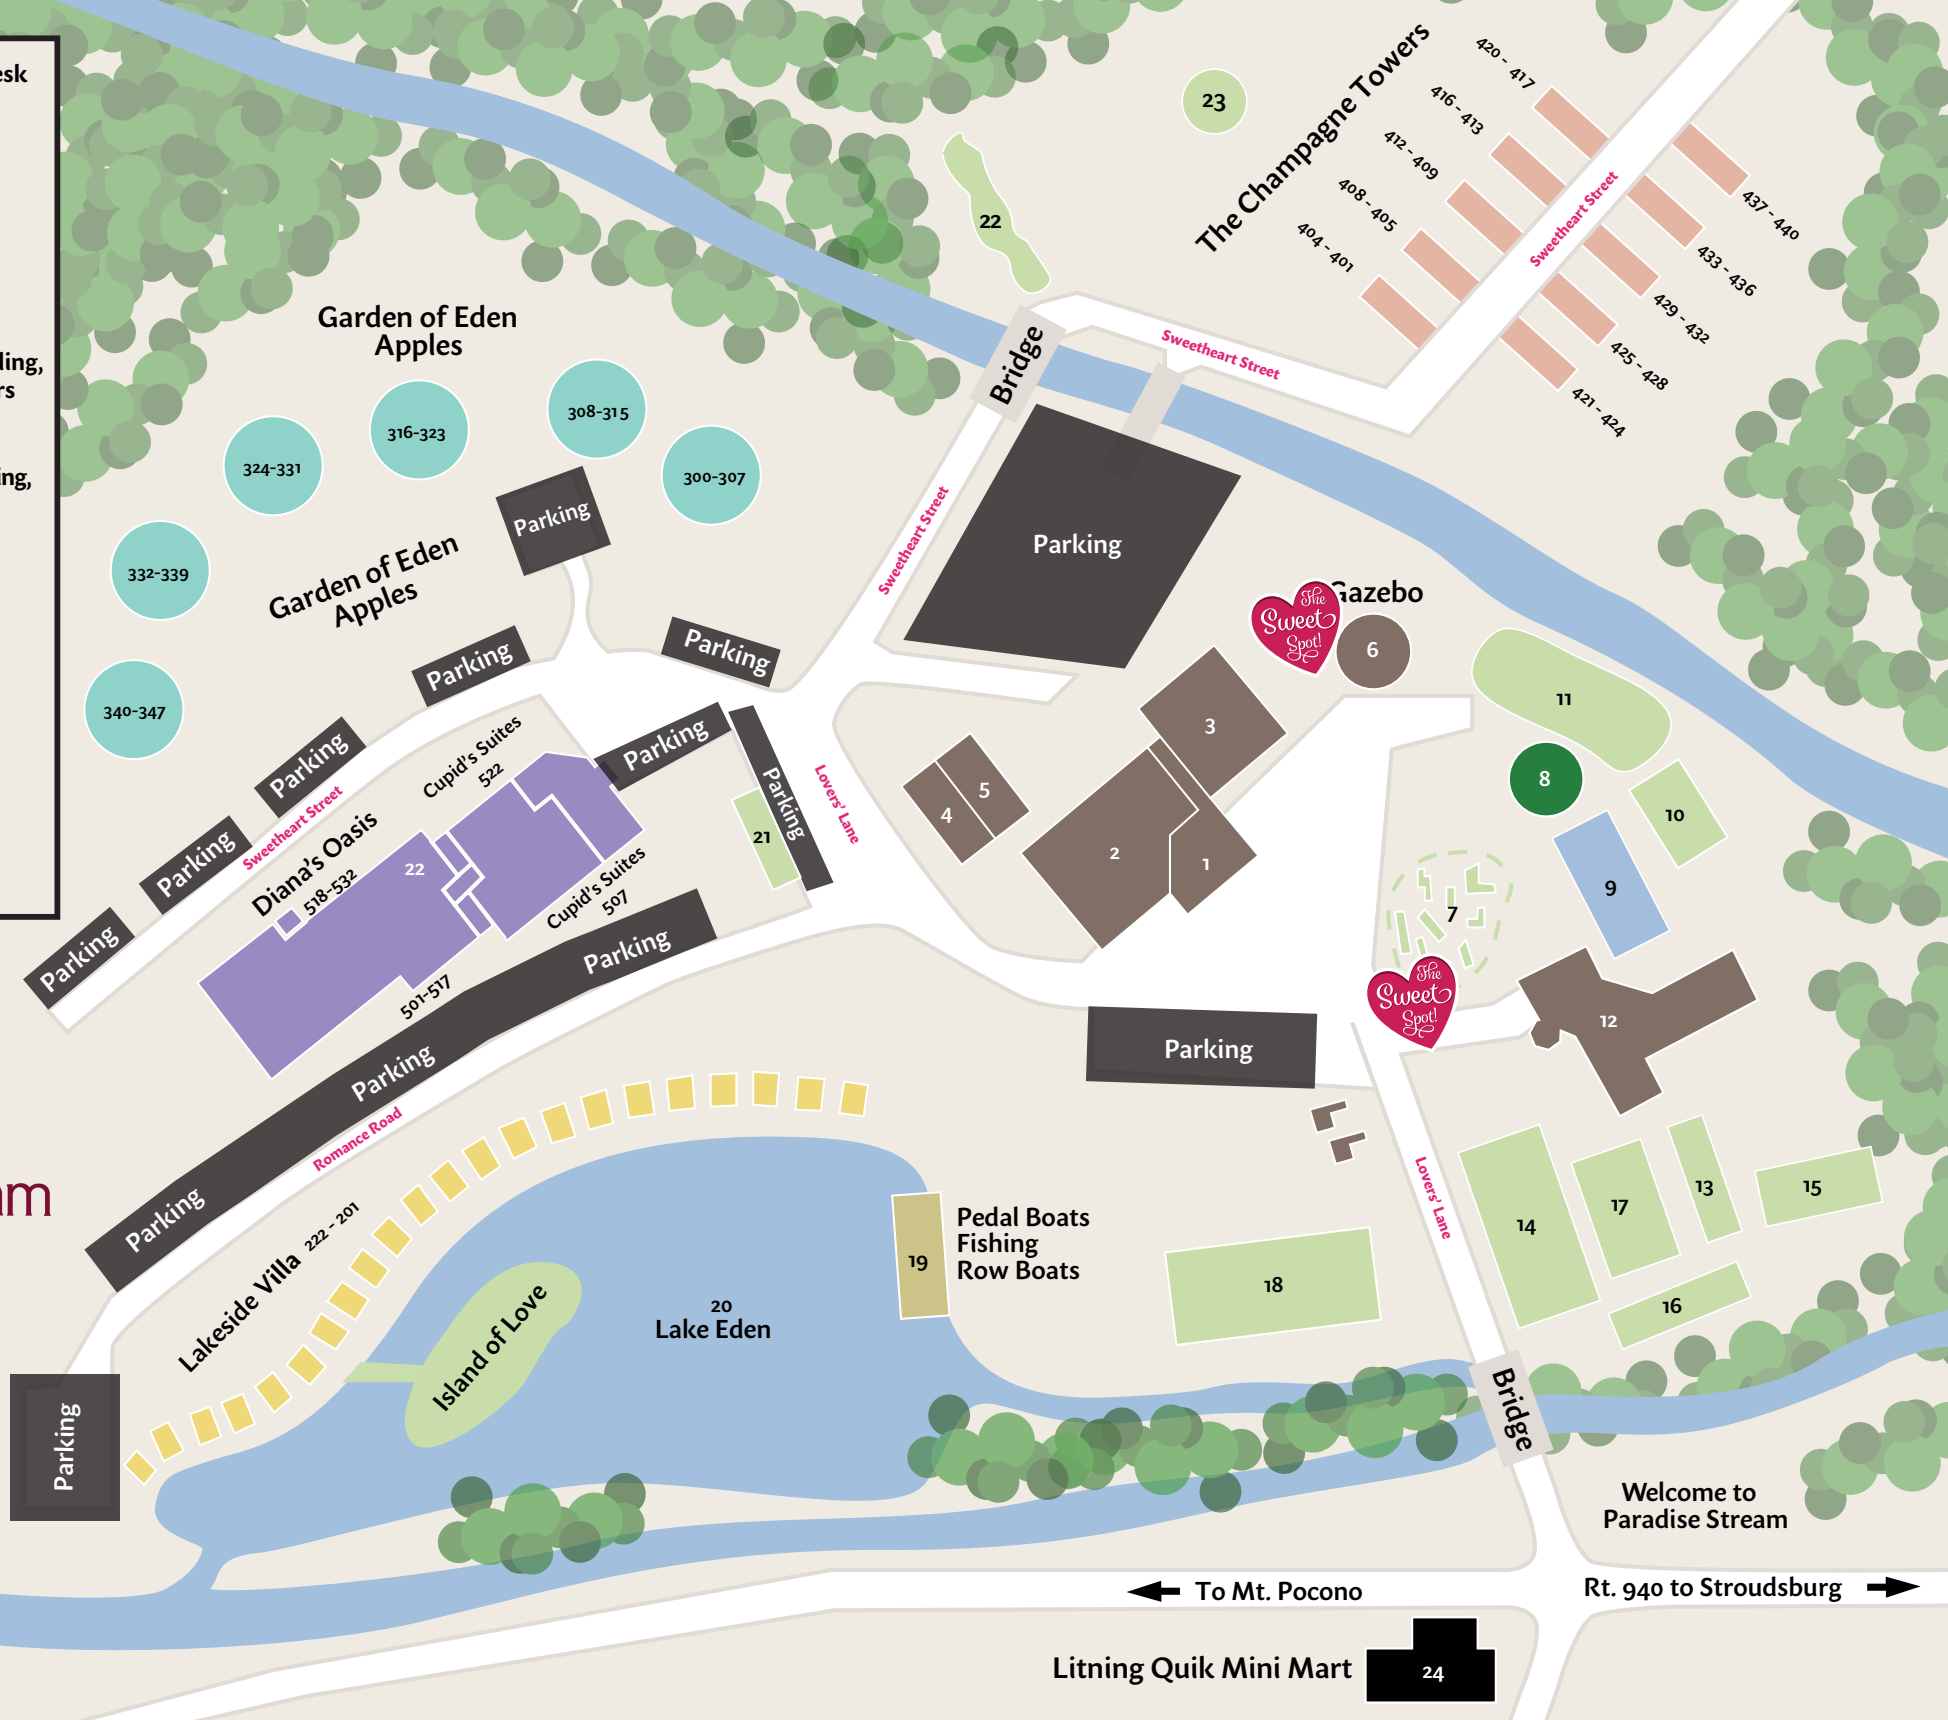

1. Guest Services/Front Desk
2. Dining Room
3. Nightclub
4. Gift Shop
5. Spa at Paradise Stream
6. Gazebo
7. Outdoor Miniature Golf
8. TanLines Bar & Grill
9. Outdoor Pool
10. Volleyball
11. Disc Golf, Outdoor Bowling, Cornhole, Giant Checkers
12. Spooner's, Game Room, Fitness Center, Indoor Mini Golf, Duck Pin Bowling, Indoor Pool & Hot Tub
13. Horseshoes
14. Basketball
15. Outdoor Archery
16. Bocce Ball
17. Shuffleboard
18. Tennis, Pickleball, Love Locks
19. Marina
20. Lake Eden
21. Bicycles
22. Nature Trail
23. Softball Field
24. Litning Quik Mini Mart

← To Mt. Pocono

Rt. 940 to Stroudsburg →

Litning Quik Mini Mart