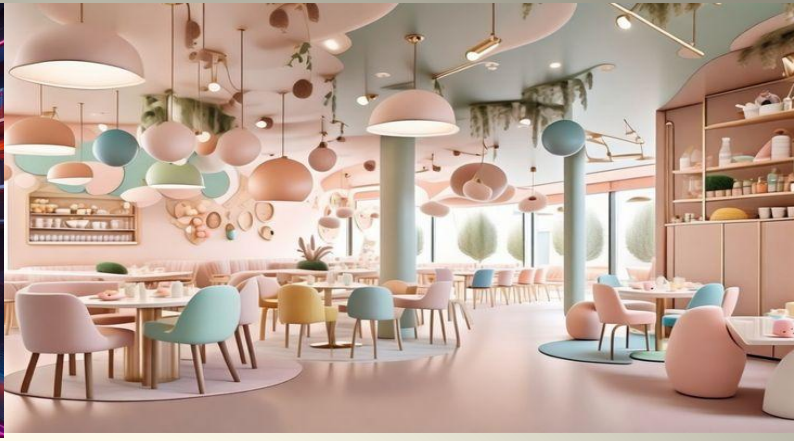

SERVICE HOURS OF FOOD AND BEVERAGE UNITS

E- Sport Lounge & Bar

Restaurant	Service	Theme	Opening - Closing	Concept
E – Sport Lounge & Bar “Teen Age Club”	Snacks	“Teen Age Club”	10:00 – 24:00	Luxury All Inclusive

Aqua Restaurant

Restaurant	Service	Theme	Opening - Closing	Concept
Aqua Restaurant	All day Snacks A'la carte Lunch A'la carte Dinner	Kids	10:00 – 18:00	Luxury All Inclusive

Kids Restaurant

Restaurant	Service	Theme	Opening - Closing	Concept
Kids Restaurant Indoor/Outdoor	All day Snacks A'la carte Lunch	Kids	10:00 – 18:00	Luxury All Inclusive