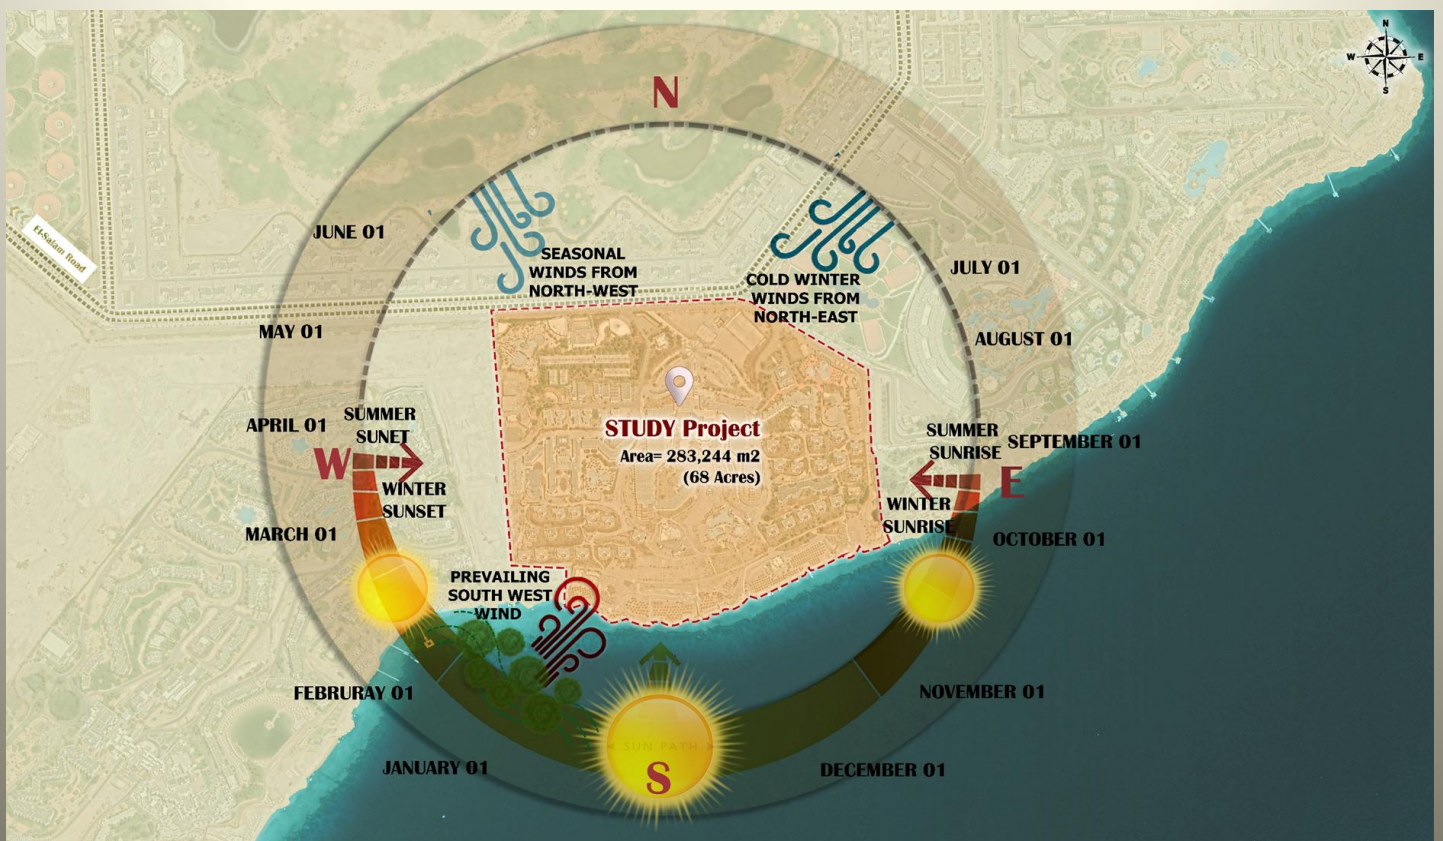

TITANIC

DELUXE SHARM EL SHEIKH

Sharm El Sheikh's coastal location on the Red Sea makes it the most popular holiday resort in Egypt where The climate is excellent all year round and temperatures remain very consistent for most of the year.

There's an average temperature of 25°C, which is very warm but it's not overly hot or humid. Having no wind in the winter season and with a fresh breeze during summer If you love to swim, the Red Sea won't let you down.

The waters are milder in the summer but remain warm throughout the year. The clear waters are great for scuba diving and snorkeling with an average temperature of around 23°C, you get a nice break from the intense heat of summer while still having enough heat and sunshine to enjoy.

Sea breezes are very pleasant and refreshing. Coastal winds bring relief from the heat and come in from the northwest and over the Red Sea. The moderating effects of the cool sea breeze and the northwest prevailing winds which come over from the Mediterranean help protect the resort from the real temperature extremes seen in the desert.

underwater the landscape is full of exotic life and color. The Red Sea coral thrives in these constantly hot and nutrient rich waters and provides a home to many rare species of marine life, such as the masked butterflyfish, the Picasso triggerfish, the red sea flasher wrasse and the red sea anemonefish.

SHARM EL SHEIKH WEATHER