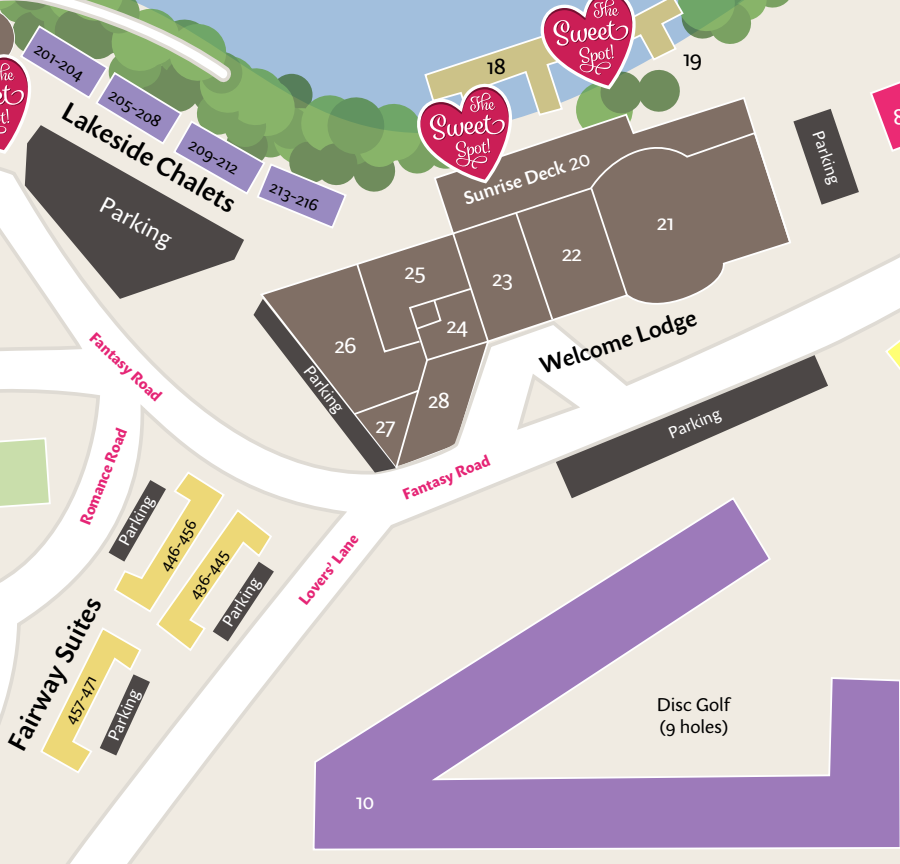

Pocono Palace

ECHO LAKE

Row Boats
Speed Boat
Paddle Boards
Banana Boat
Fishing
Canoeing
Kayaking
Water Skiing

Land of Love Sign

29
Driving Range, Tennis & Love Locks

The Champagne Towers

- | | | | |
|--|---|--|---|
| <ol style="list-style-type: none"> 1. Croquet 2. Corn Hole 3. Badminton 4. Fire Pit 5. Bicycles 6. Outdoor Seating - Picnic Tables & Chairs 7. Paintball 8. Sports Barn 9. Seasonal Snowmobiling & Golf Carts 10. Disc Golf (9 Hole) 11. Archery & Bocce Ball | <ol style="list-style-type: none"> 12. Shuffleboard, Basketball, Horseshoes & Beach Volleyball 13. Outdoor Pool & Whirlpool 14. TanLines Grill & Pool Bar 15. The Spa at Pocono Palace 16. Gazebo 17. Nature Trail 18. Marina/ Waterfront - Row Boats, Speed Boat, Paddle Boards, Banana Boat, Fishing, Canoeing, Kayaking & Water Skiing 19. Echo Lake Beach 20. Sunrise Deck | <ol style="list-style-type: none"> 21. The Echo Lake Nightclub 22. Echo Lake Lounge 23. Lobby/ Guest Services 24. Spooner's Grill 25. Lake View Dining Room 26. Indoor Activity Zone - Billiards, Racquetball, Ping Pong, Video Games, Miniature Golf & Fitness Center 27. Indoor Pool 28. Gift Shop | <ol style="list-style-type: none"> 29. Driving Range, Tennis & Love Locks 30. Open Area <div data-bbox="1871 1458 2169 1675" data-label="Diagram"> <p>2nd floor
Palace Event Center</p> <p>The Cove</p> <p>The Greens Ballroom</p> <p>Pocono Ballroom</p> </div> |
|--|---|--|---|