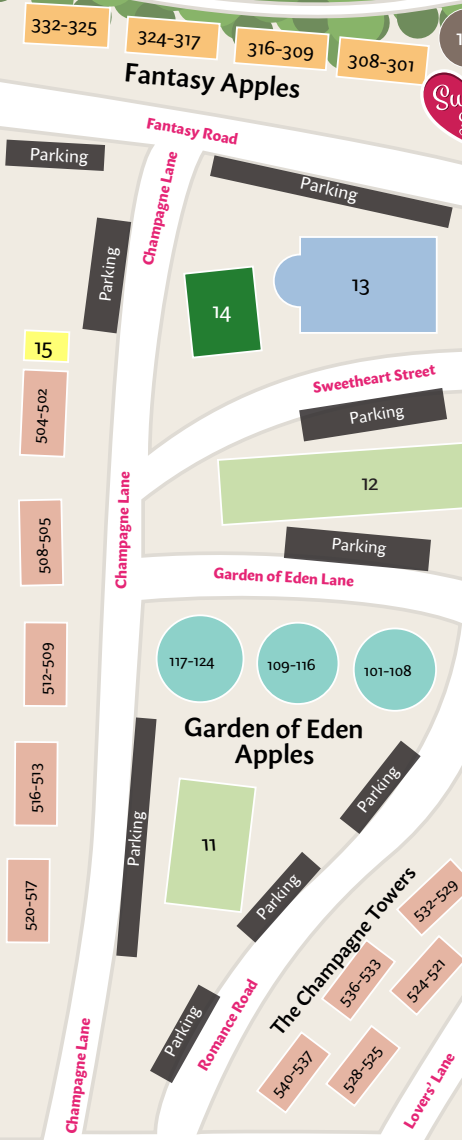

Pocono Palace

ECHO LAKE

Row Boats
Speed Boat
Paddle Boards
Banana Boat
Fishing
Canoeing
Kayaking
Water Skiing

Land of Love Sign

29
Driving Range, Tennis & Love Locks

The Champagne Towers

- | | | | |
|--|---|--|---|
| <ol style="list-style-type: none"> 1. Croquet 2. Corn Hole 3. Badminton 4. Fire Pit 5. Bicycles 6. Outdoor Seating - Picnic Tables & Chairs 7. Paintball 8. Sports Barn 9. Seasonal Snowmobiling & Golf Carts 10. Disc Golf (9 Hole) 11. Archery & Bocce Ball | <ol style="list-style-type: none"> 12. Shuffleboard, Basketball, Horseshoes & Beach Volleyball 13. Outdoor Pool & Whirlpool 14. TanLines Grill & Pool Bar 15. The Spa at Pocono Palace 16. Gazebo 17. Nature Trail 18. Marina/ Waterfront - Row Boats, Speed Boat, Paddle Boards, Banana Boat, Fishing, Canoeing, Kayaking & Water Skiing 19. Echo Lake Beach 20. Sunrise Deck | <ol style="list-style-type: none"> 21. The Echo Lake Nightclub 22. Echo Lake Lounge 23. Lobby/ Guest Services 24. Spooner's Grill 25. Lake View Dining Room 26. Indoor Activity Zone - Billiards, Racquetball, Ping Pong, Video Games, Miniature Golf & Fitness Center 27. Indoor Pool 28. Gift Shop | <ol style="list-style-type: none"> 29. Driving Range, Tennis & Love Locks 30. Open Area <div data-bbox="1871 1458 2169 1675" data-label="Diagram"> <p>2nd floor
Palace Event Center</p> <p>The Cove</p> <p>The Greens Ballroom</p> <p>Pocono Ballroom</p> </div> |
|--|---|--|---|