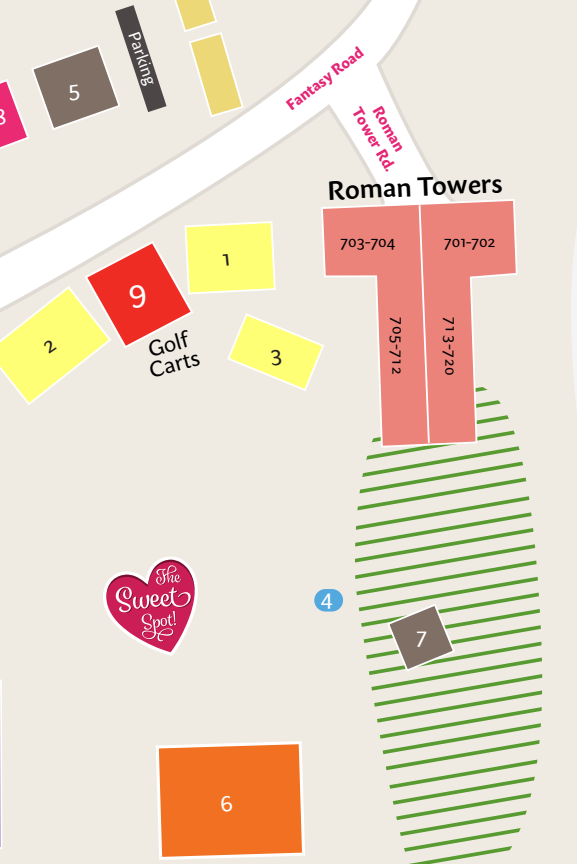

Pocono Palace

ECHO LAKE

Row Boats
Speed Boat
Paddle Boards
Banana Boat
Fishing
Canoeing
Kayaking
Water Skiing

Land of Love Sign

29
Driving Range, Tennis & Love Locks

The Champagne Towers

- | | | | |
|--|---|--|---|
| <ol style="list-style-type: none"> 1. Croquet 2. Corn Hole 3. Badminton 4. Fire Pit 5. Bicycles 6. Outdoor Seating - Picnic Tables & Chairs 7. Paintball 8. Sports Barn 9. Seasonal Snowmobiling & Golf Carts 10. Disc Golf (9 Hole) 11. Archery & Bocce Ball | <ol style="list-style-type: none"> 12. Shuffleboard, Basketball, Horseshoes & Beach Volleyball 13. Outdoor Pool & Whirlpool 14. TanLines Grill & Pool Bar 15. The Spa at Pocono Palace 16. Gazebo 17. Nature Trail 18. Marina/ Waterfront - Row Boats, Speed Boat, Paddle Boards, Banana Boat, Fishing, Canoeing, Kayaking & Water Skiing 19. Echo Lake Beach 20. Sunrise Deck | <ol style="list-style-type: none"> 21. The Echo Lake Nightclub 22. Echo Lake Lounge 23. Lobby/ Guest Services 24. Spooner's Grill 25. Lake View Dining Room 26. Indoor Activity Zone - Billiards, Racquetball, Ping Pong, Video Games, Miniature Golf & Fitness Center 27. Indoor Pool 28. Gift Shop | <ol style="list-style-type: none"> 29. Driving Range, Tennis & Love Locks 30. Open Area <div data-bbox="1871 1458 2169 1675" data-label="Diagram"> <p>2nd floor
Palace Event Center</p> <p>The Cove</p> <p>The Greens Ballroom</p> <p>Pocono Ballroom</p> </div> |
|--|---|--|---|