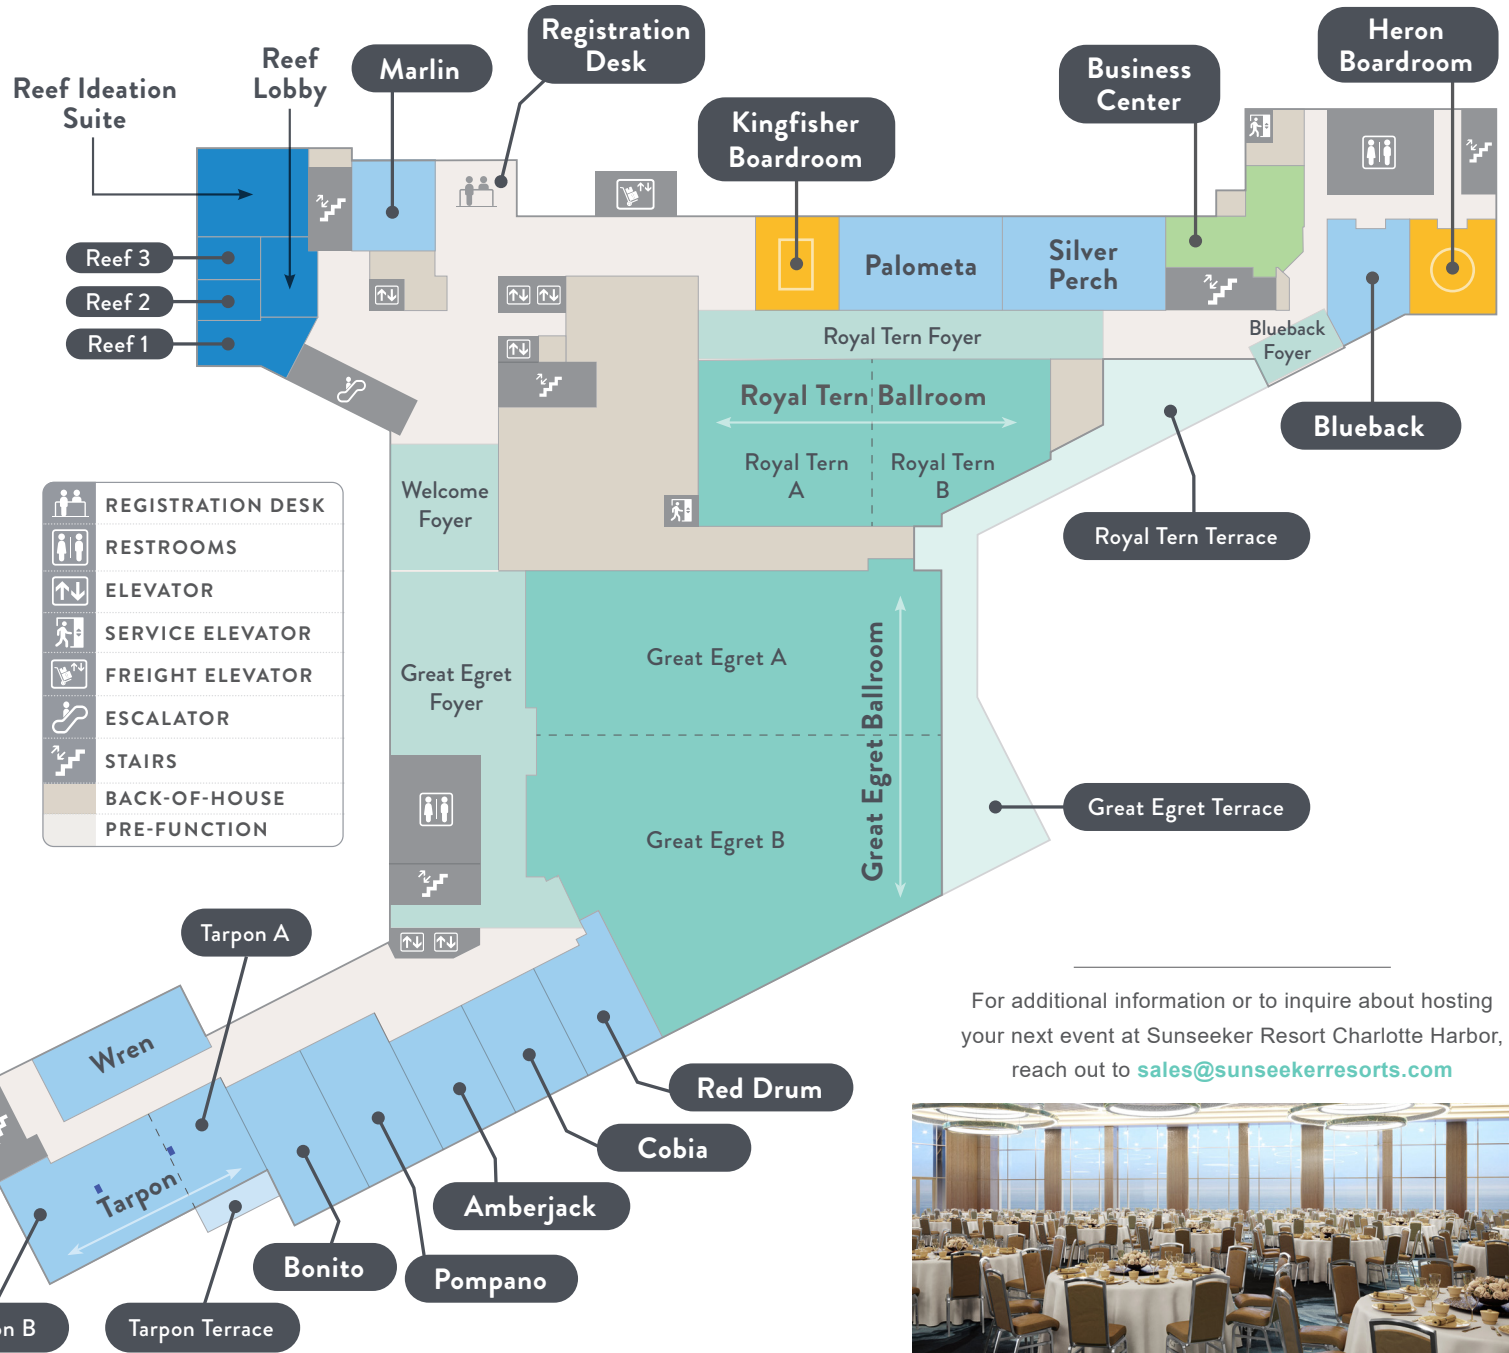

Find Your Piece of the Sun – sunseekerresorts.com

HOST YOUR EVENT IN SUNNY FLORIDA

REEF IDEATION SUITE

KINGFISHER BOARDROOM

- 60,000+ square feet of premier meeting and event space
- Accommodates up to 1,200 attendees
- Flexible indoor-outdoor spaces, optimized for meetings and milestones celebrations
- State-of-the-art technology with hybrid event capabilities
- Two ballrooms, breakout rooms, and signature Ideation Suite
- World-class catering and dining options available
- Stunning water views and amenities