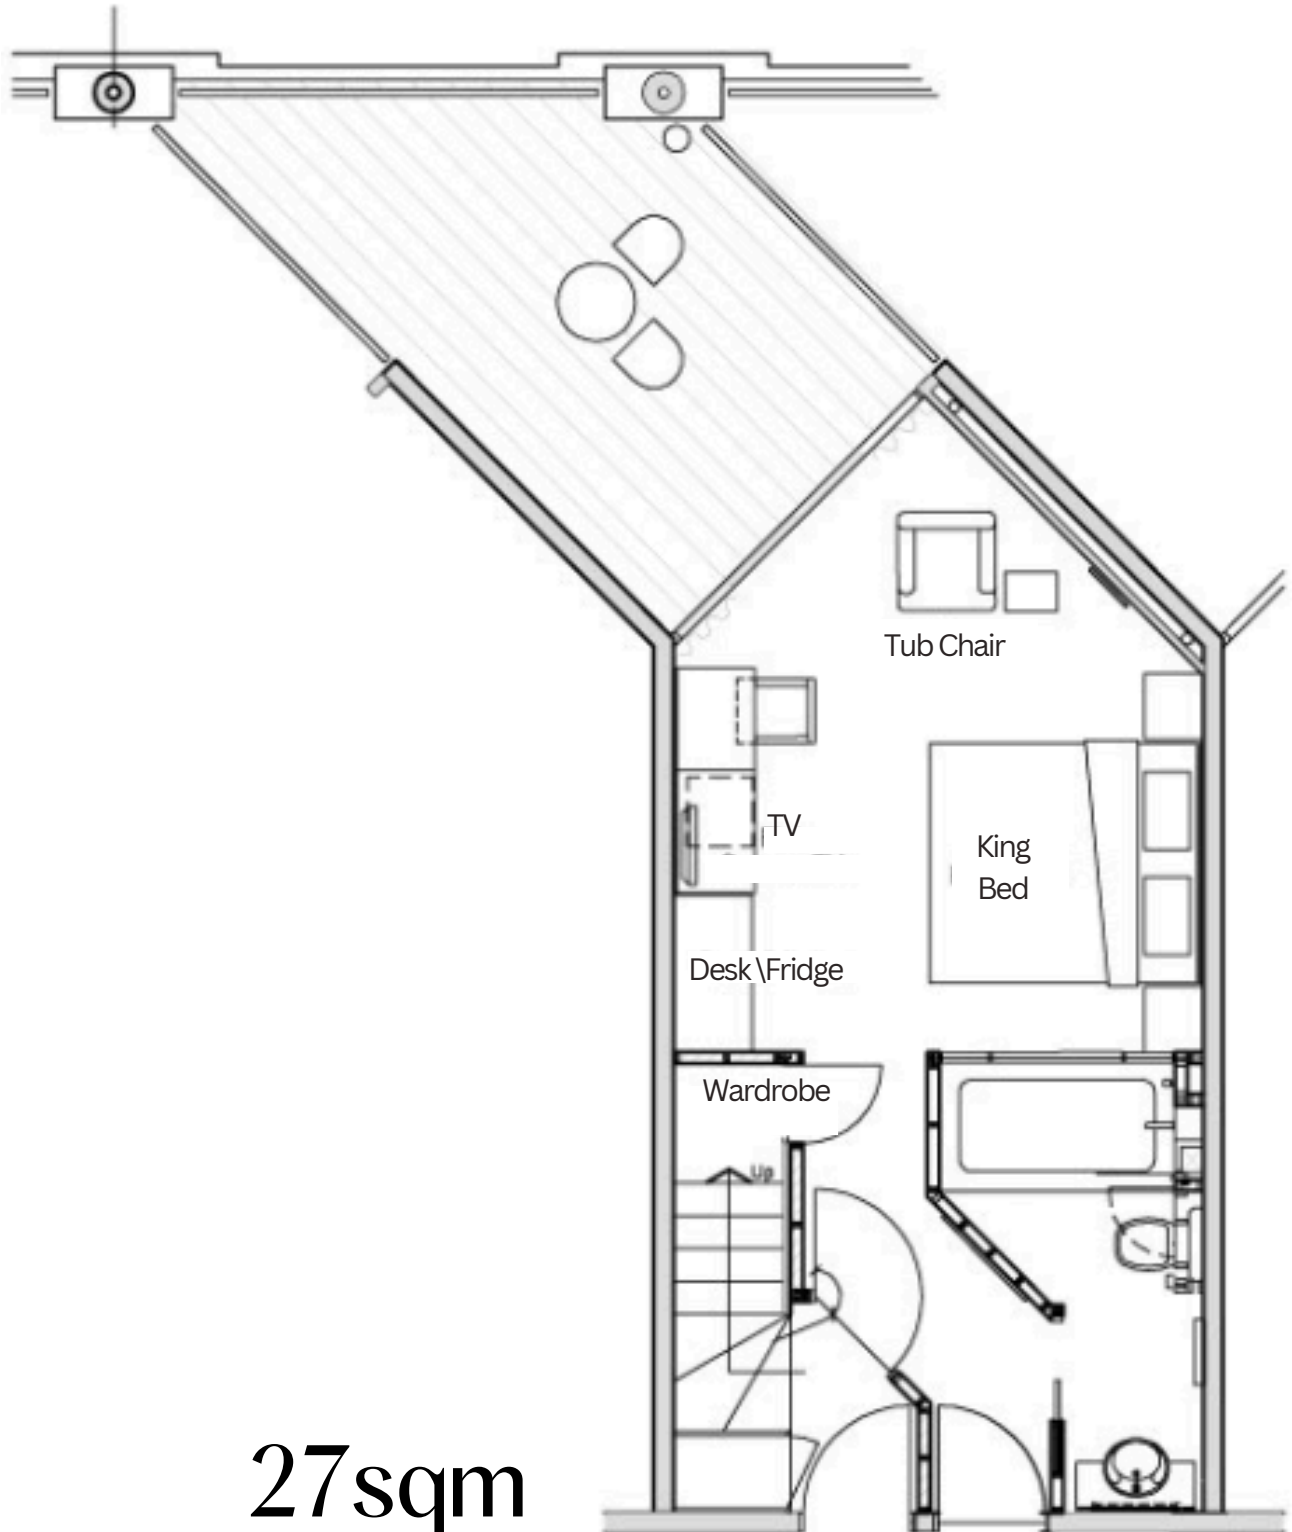

AMORA
RIVERWALK MELBOURNE

FLOOR PLAN

One Bedroom Loft Apartment
with Balcony

36sqm

AMORA
RIVERWALK MELBOURNE

FLOOR PLAN

King Room with Spa Bath & Balcony

27sqm