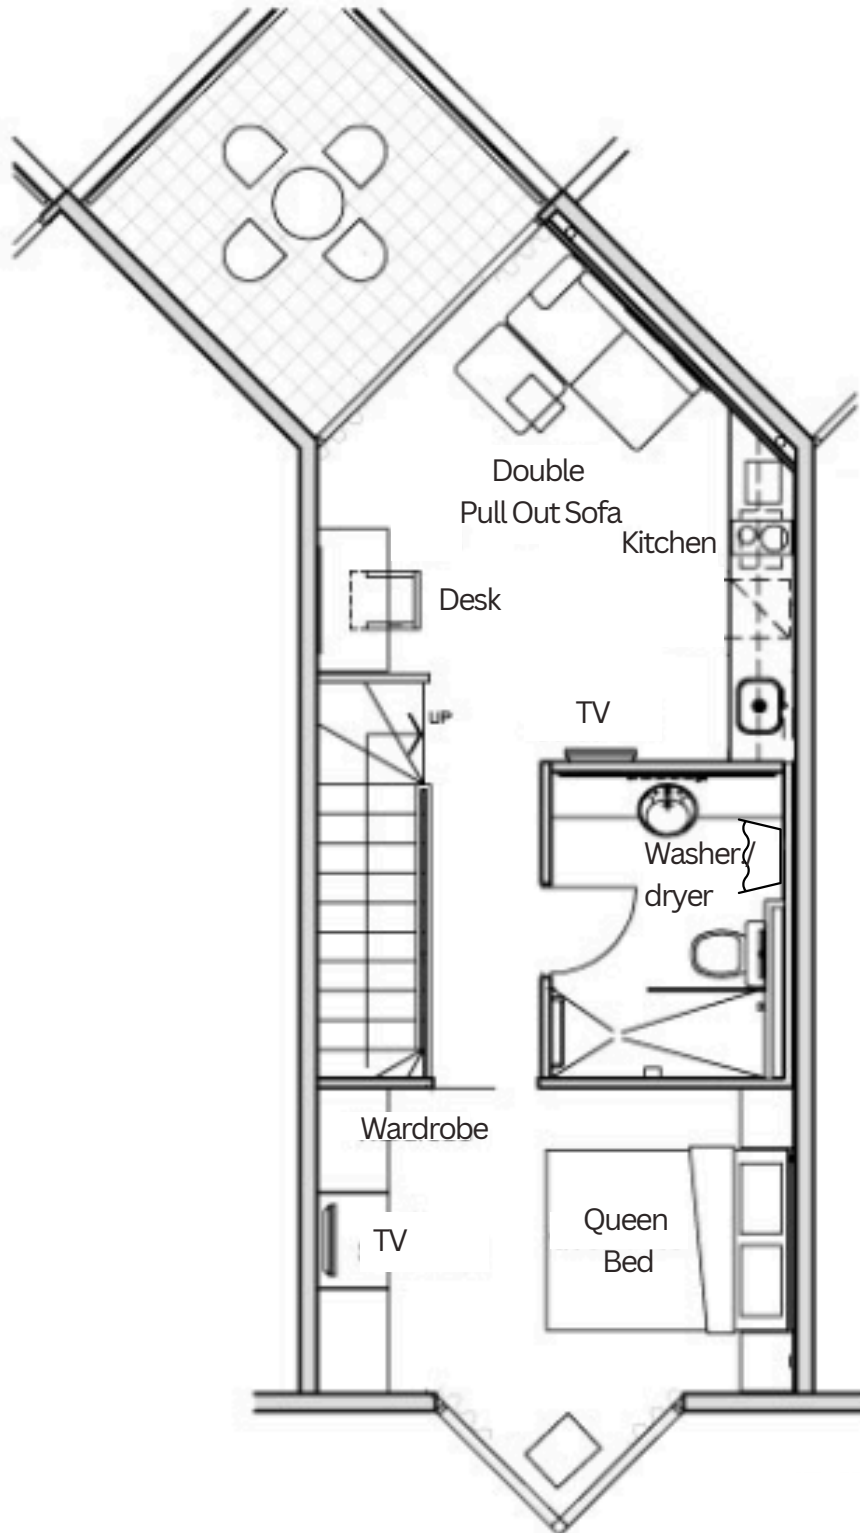

AMORA
RIVERWALK MELBOURNE

FLOOR PLAN

One Bedroom Loft Apartment
with Balcony

36sqm

AMORA
RIVERWALK MELBOURNE

FLOOR PLAN

King Room with Spa Bath & Balcony

27sqm