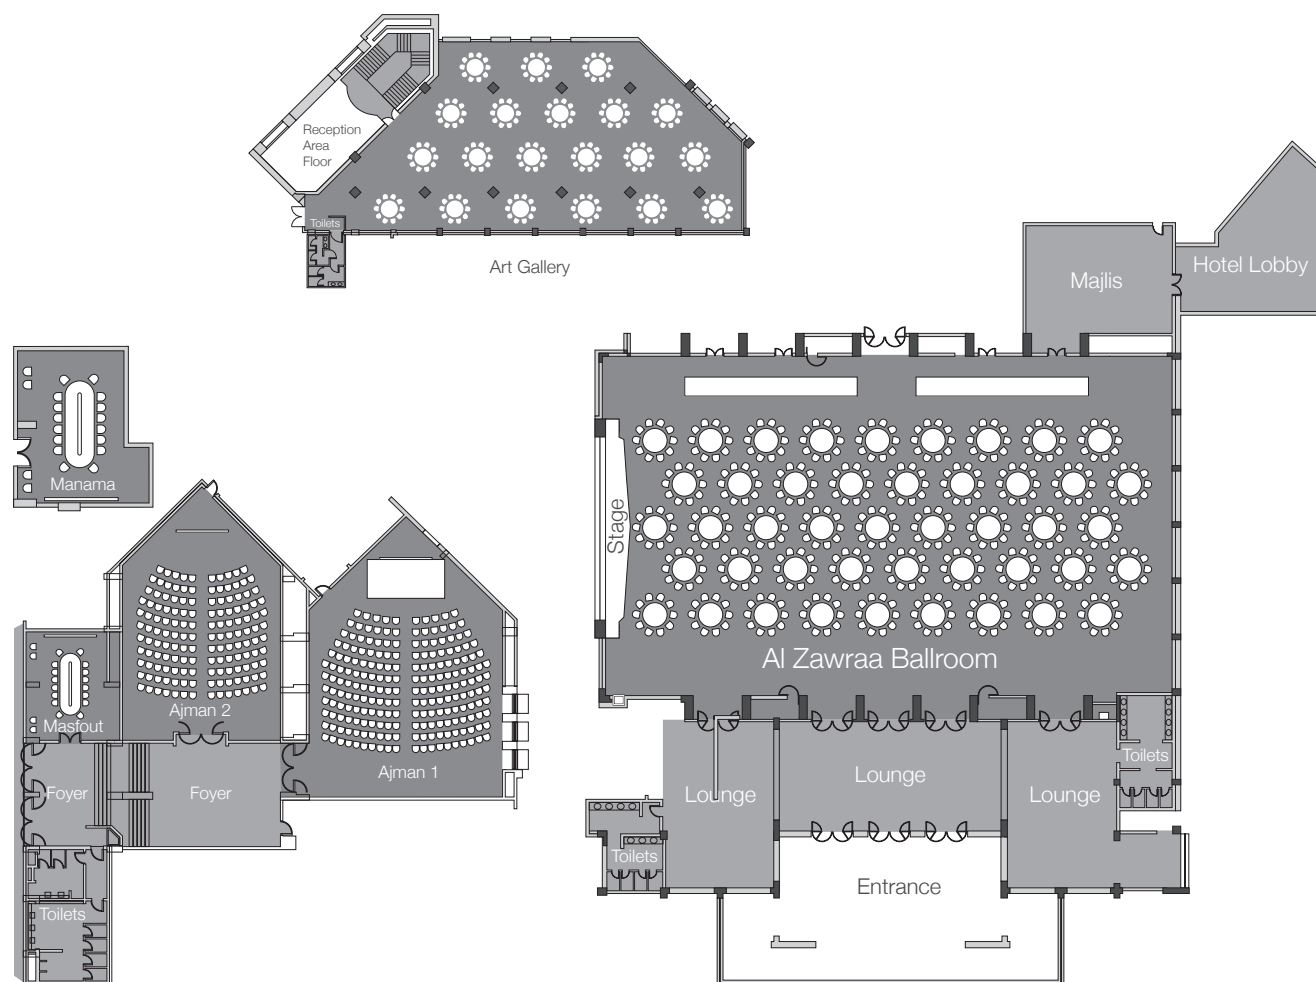

Venues

Indoor Venues	m ²	Height (m)	Theatre	Classroom	Banquet	Cocktail	U-Shape	Boardroom
Al Zawraa Ballroom 1/Stage	310/120	6.6	300	100	200	250	60	64
Al Zawraa Ballroom 2	310	6.6	280	90	160	200	60	60
Al Zawraa Ballroom 3	380	6.6	300	100	200	300	60	64
Al Zawraa Ballroom 1, 2, 3	1,100	6.6	1,200	350	800	1,200	-	-
Art Gallery	465	3.5	200	60	300	350	60	60
Ajman Meeting Room 1	200	3.0	200	90	130	160	50	60
Ajman Meeting Room 2	160	3.0	150	60	100	120	45	60
Masfout Boardroom	50	2.6	-	-	-	-	-	14
Manama Boardroom	54	2.25	-	-	-	-	-	14

Outdoor Venues	m ²	Height (m)	Theatre	Classroom	Banquet	Cocktail	U-Shape	Boardroom
Panoramic Lawn	1,600	-	900	300	1000	800	80	80
Kempinski Lawn	1,100	-	900	200	500	600	80	60
Palm Lawn	720	-	-	-	250	350	40	-
Beach Patio	350	-	150	100	220	350	50	40
Laguna Lawn	750	-	300	-	250	350	50	-