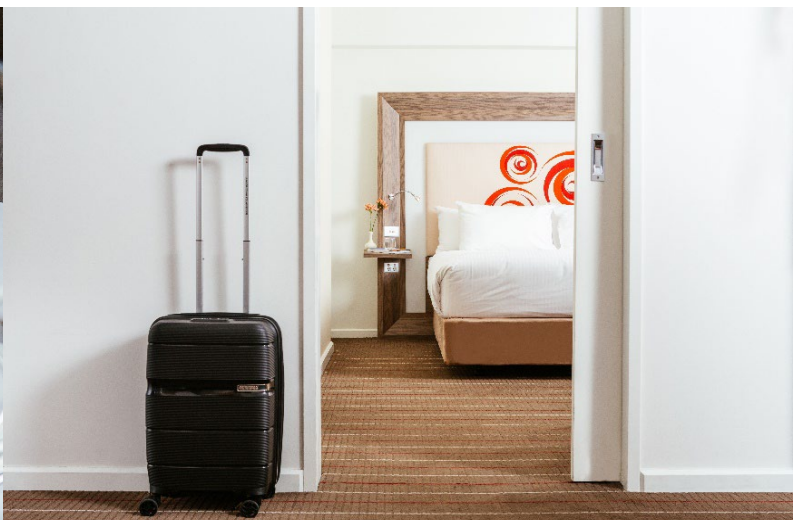

Hotel services & facilities

- 200 accommodation rooms
- 8 versatile meeting and event spaces for up to 300 people
- Heated indoor pool and sauna
- Fitness facilities
- Meze restaurant and bar
- In room dining options
- Private dining room
- 24-hour reception
- Complimentary Wi-Fi
- Secure on-site, undercover parking
(rates apply and subject to availability)