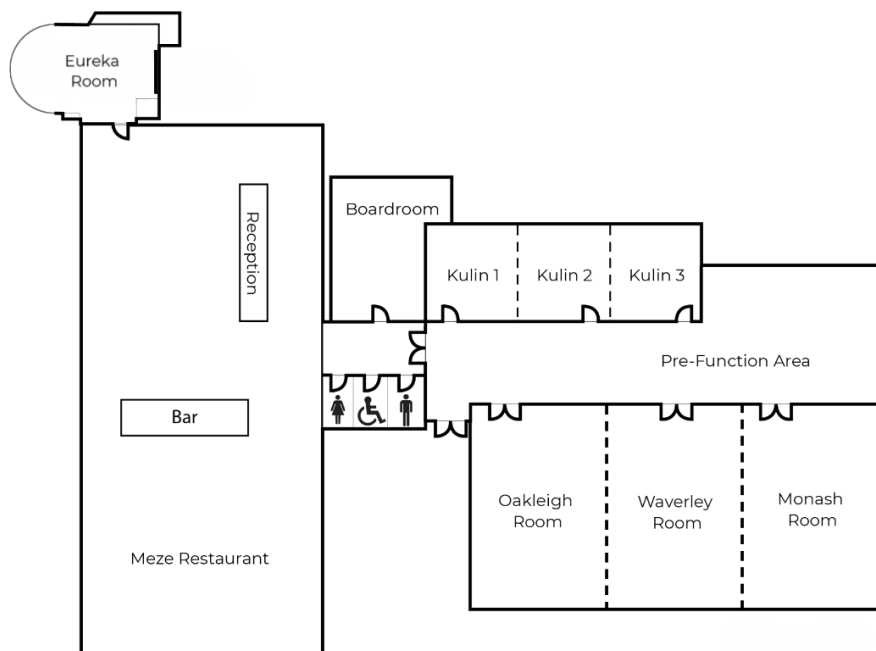

ALL Meeting Planner

ALL is built around you – the way you live, work and play. Access hotels, workspaces, bars, clubs and spas, all in one place. Join the ALL Meeting Planner and earn points every time you organise an event. Book workspaces wherever you need, whenever you want. 2,400 hotels across the world, from luxury to budget friendly.

[JOIN TODAY](#)

	Area m²	Height m	Theatre	U-Shape	Boardroom	Classroom	Cabaret	Banquet	Cocktail
Ballroom	242	4	275	47	-	96	144	200	275
2/3 Ballroom	154	4	150	41	40	57	80	100	150
1/3 Ballroom	77	4	75	27	27	26	40	50	75
Kulin Room 1, 2 & 3	75	3.3	72	35	38	36	40	50	70
Kulin Room 1 & 2	50	3.3	50	20	20	18	24	30	50
Kulin Room 1	25	3.3	24	11	10	12	8	10	25
Eureka Room	45	3.4	42	-	20	10	-	-	25
Boardroom	20	3.3	-	-	10	-	-	-	-

Novotel Melbourne Glen Waverley

285 Springvale Road
Glen Waverley VIC 3150
E. H2068-SB3@accor.com
T. +61(3) 8561 2317

www.novotelglenwaverley.com.au
all.accor.com/2068