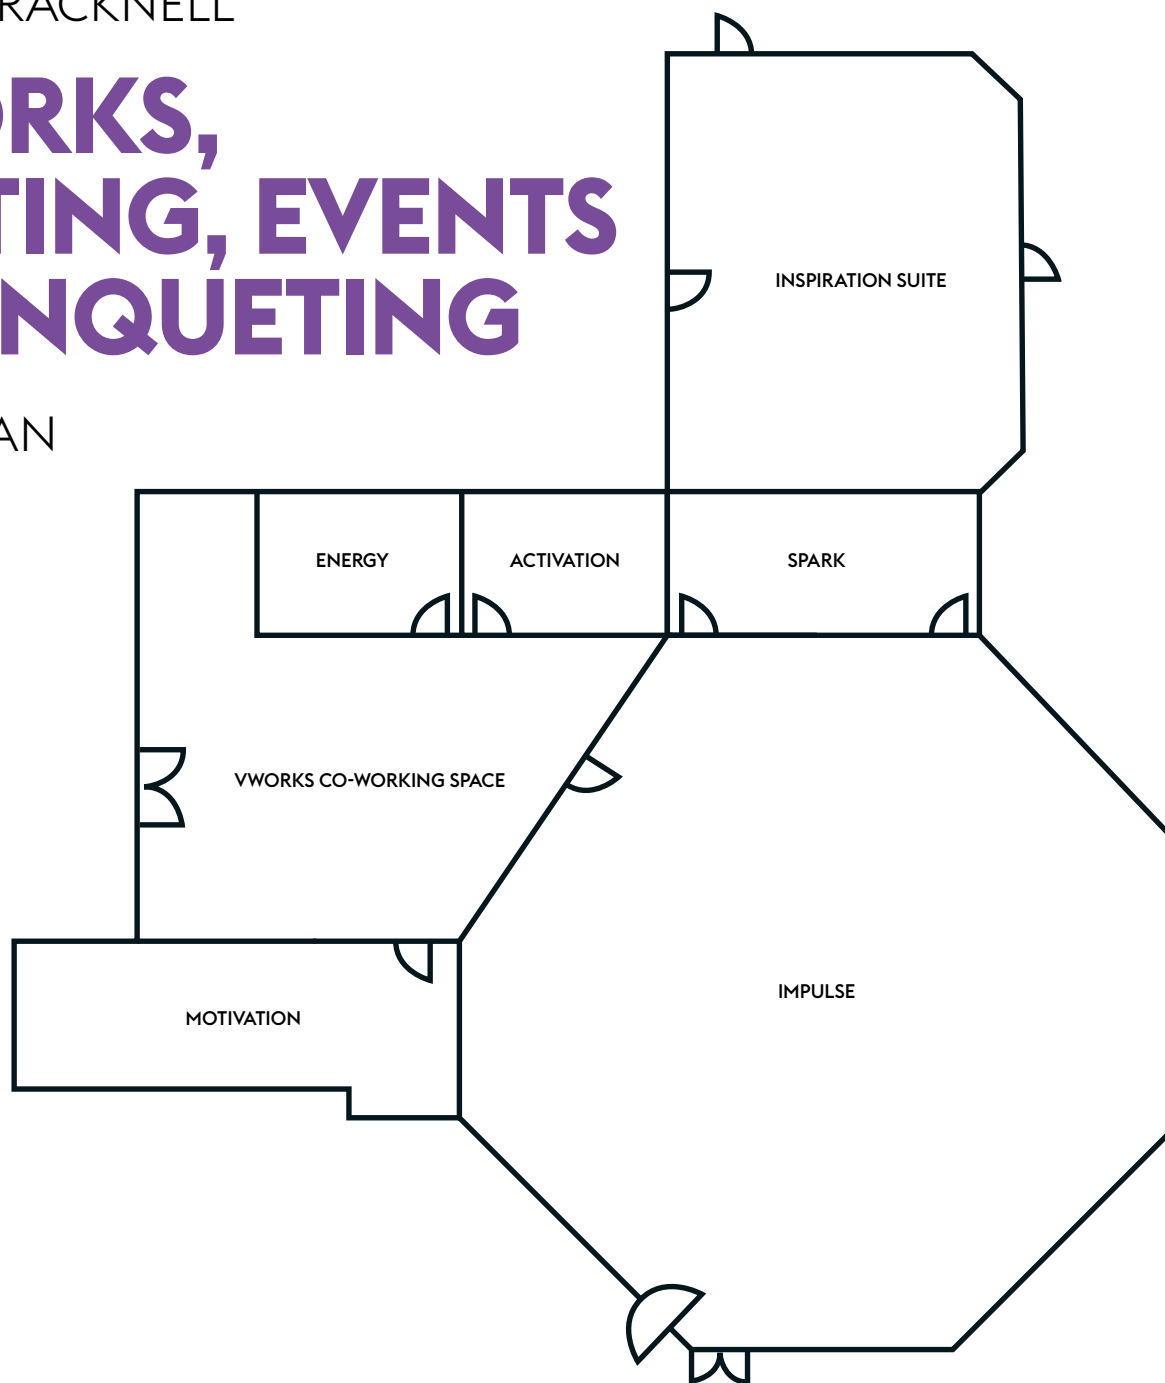

VILLAGE BRACKNELL

VWORKS, MEETING, EVENTS & BANQUETING

FLOOR PLAN

Room name	THEATRE	U SHAPE	BOARDROOM	CLASSROOM	CABARET	BANQUETING	MAX HEIGHT	MAX LENGTH	MAX WIDTH
Inspiration Suite	85	26	30	44	54	80	2.79	14	7.7
Impulse	120	-	50	40	140	120	2.9	15	15
Energy	-	-	8	-	-	-	2.47	4.4	4.4
Activation	-	-	8	-	-	-	2.47	4.3	4.3
Spark	-	-	12	-	-	-	2.47	6.2	6.2
Motivation	25	-	20	-	-	-	2.47	9.5	9.5