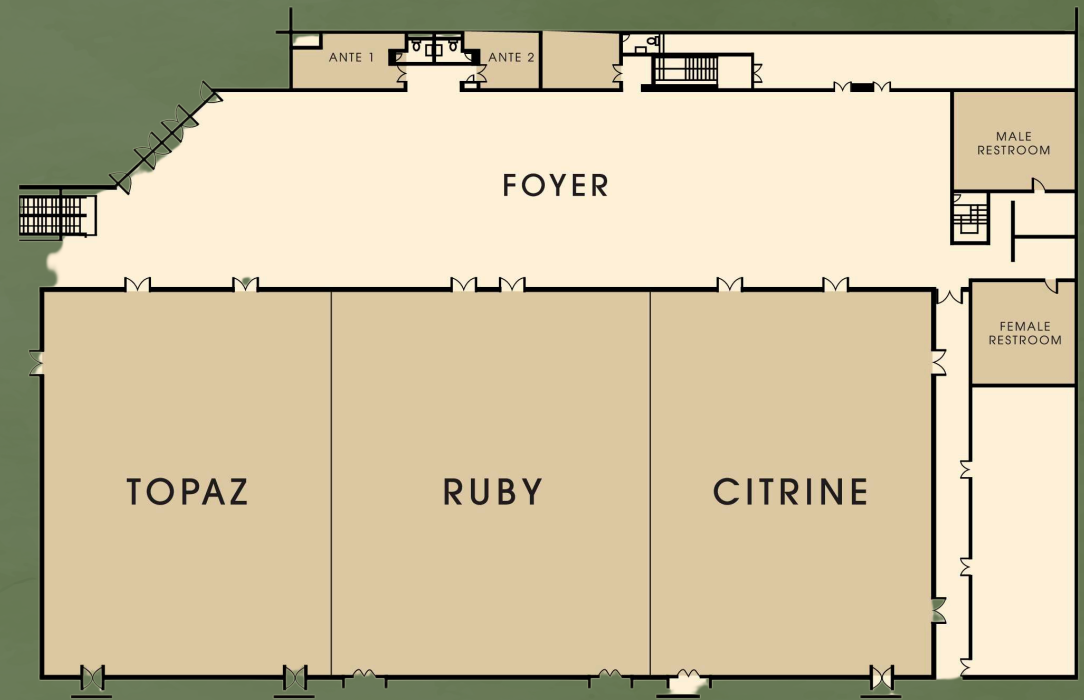

Imperial Ballroom

Lobby Level

Rooms	Level	Size (Sq m)	Size (Sq M) (L' x W')	Height (m)	 Round Table	 Theatre	 Boardroom	 U-Shape	 Classroom
Imperial Ballroom	G	2243	32.40 x 69.22	9	2000	3500	-	-	1620
Citrine Ballroom	G	715	32.40 x 22.06	9	550	950	-	-	510
Ruby Ballroom	G	813	32.40 x 25.10	9	600	1050	-	-	600
Topaz Ballroom	G	715	32.40 x 22.06	9	550	950	-	-	510
Ballroom Foyer	G	953	64.80 x 14.70	4	-	-	-	-	-