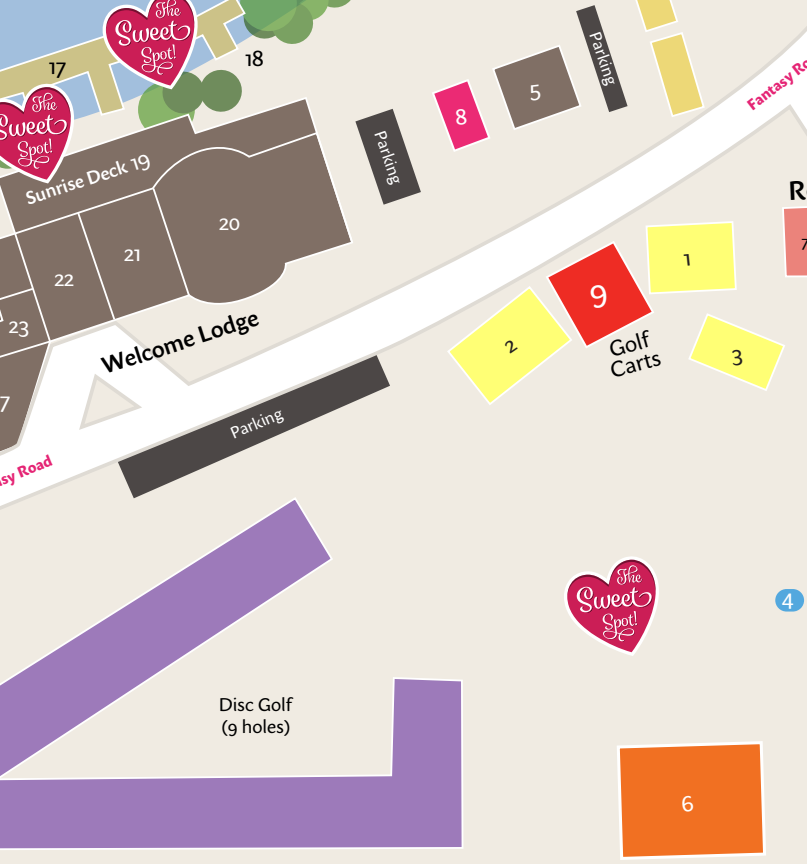

Pocono Palace

ECHO LAKE

Row Boats
Speed Boat
Paddle Boards
Banana Boat
Fishing
Canoeing
Kayaking
Water Skiing

Land of Love Sign

28
Driving Range,
Tennis & Love Locks

The Champagne Towers

1. Croquet
2. Corn Hole
3. Badminton
4. Fire Pit
5. Bicycles
6. Outdoor Seating - Picnic Tables & Chairs
7. Paintball
8. Sports Barn
9. Seasonal Snowmobiling & Golf Carts
10. Disc Golf (9 Hole)
11. Archery & Bocce Ball

12. Shuffleboard, Basketball, Horseshoes & Beach Volleyball
13. Outdoor Pool & Whirlpool
14. TanLines Grill & Pool Bar
15. Gazebo
16. Nature Trail
17. Marina/ Waterfront - Row Boats, Speed Boat, Paddle Boards, Banana Boat, Fishing, Canoeing, Kayaking & Water Skiing
18. Echo Lake Beach
19. Sunrise Deck
20. The Echo Lake Nightclub

21. Echo Lake Lounge
22. Lobby/ Guest Services
23. Spooner's Grill
24. Lake View Dining Room
25. Indoor Activity Zone - Billiards, Racquetball, Ping Pong, Video Games, Miniature Golf & Fitness Center
26. Indoor Pool
27. Gift Shop
28. Driving Range, Tennis & Love Locks
29. Open Area