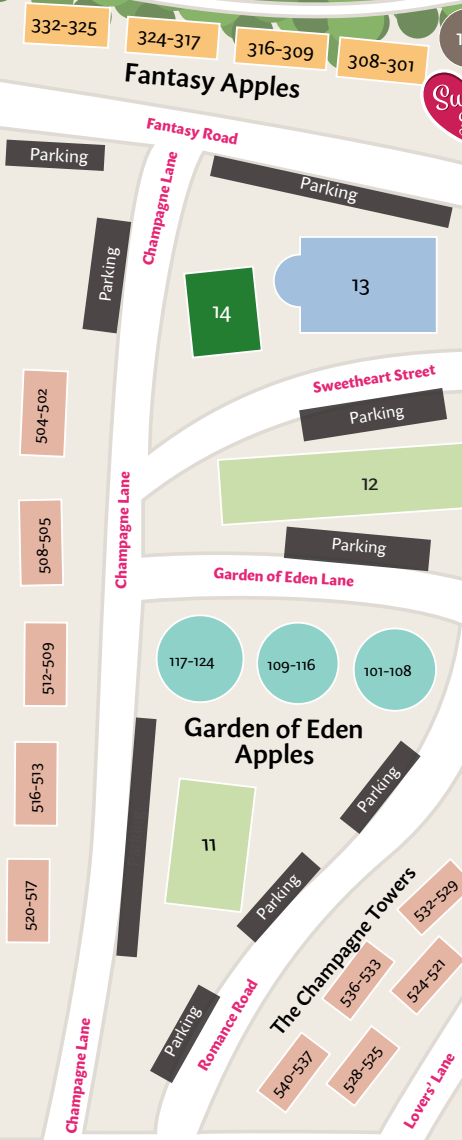

Pocono Palace

ECHO LAKE

Row Boats
Speed Boat
Paddle Boards
Banana Boat
Fishing
Canoeing
Kayaking
Water Skiing

Land of Love Sign

28
Driving Range,
Tennis & Love Locks

The Champagne Towers

1. Croquet
2. Corn Hole
3. Badminton
4. Fire Pit
5. Bicycles
6. Outdoor Seating - Picnic Tables & Chairs
7. Paintball
8. Sports Barn
9. Seasonal Snowmobiling & Golf Carts
10. Disc Golf (9 Hole)
11. Archery & Bocce Ball

12. Shuffleboard, Basketball, Horseshoes & Beach Volleyball
13. Outdoor Pool & Whirlpool
14. TanLines Grill & Pool Bar
15. Gazebo
16. Nature Trail
17. Marina/ Waterfront - Row Boats, Speed Boat, Paddle Boards, Banana Boat, Fishing, Canoeing, Kayaking & Water Skiing
18. Echo Lake Beach
19. Sunrise Deck
20. The Echo Lake Nightclub

21. Echo Lake Lounge
22. Lobby/ Guest Services
23. Spooner's Grill
24. Lake View Dining Room
25. Indoor Activity Zone - Billiards, Racquetball, Ping Pong, Video Games, Miniature Golf & Fitness Center
26. Indoor Pool
27. Gift Shop
28. Driving Range, Tennis & Love Locks
29. Open Area