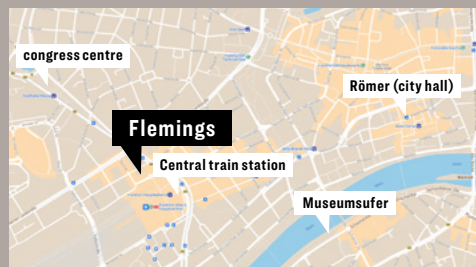

FLEMINGS HOTELS

Metropolitan Hotel by Flemings
Poststraße 6
60329 Frankfurt am Main

 **Contact**
+49 69 506070-0
Event sales: +49 69 37003-500
conference.fra@flemings-hotels.com
www.flemings-hotels.com

 **Mobility**
365 parking spaces in multi-storey car park for a fee / right at central train station

 **Distances**
City centre 4 km / Museumsufer 2 km / Römer (city hall) 1.6 km / motorway (A 648) / central train station 0.1 km / exhibition and congress centre 1 km / Deutsche Bank Park 6 km / Frankfurt airport 10 km