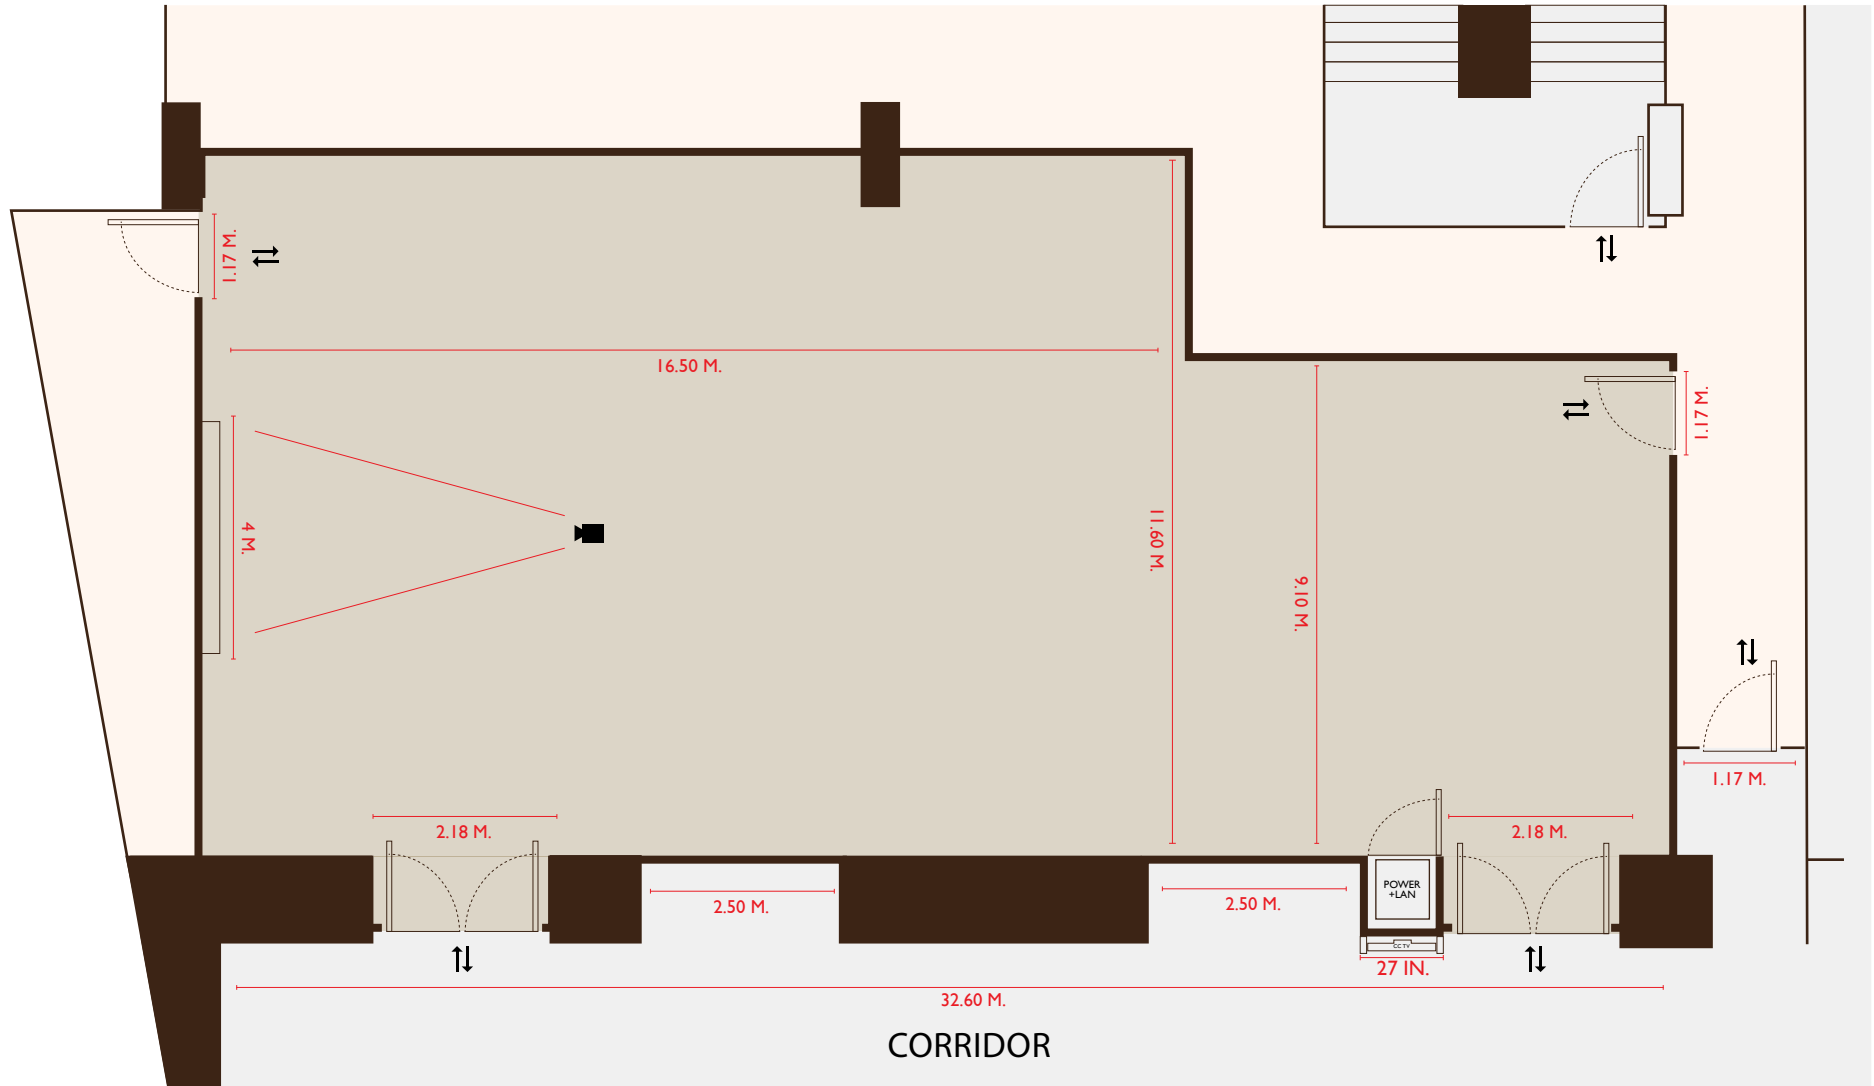

## BALLROOM

Function Room	Total (Sq.m.)	Width (M.)	Length (M.)	Height (M.)	Boardroom	 Double U shape	 Classroom	 Theatre	 Buffet	 Cocktail	 Banquet
Ballroom	500	17.2	29.0	10.0		93	288	576	300	500	340

## KO-MES I

Function Room	Total (Sq.m.)	Width (M.)	Length (M.)	Height (M.)	Boardroom	 Double U shape	 Classroom	 Theatre	 Buffet	 Cocktail	 Banquet
Ko-Mes I	229	11.2	20.5	3.4		51	90	160	100	200	100

CHATRIUM  
GRAND  
BANGKOK

## KO-MES 2

Function Room	Total (Sq.m.)	Width (M.)	Length (M.)	Height (M.)	Boardroom	 Double U shape	 Classroom	 Theatre	 Buffet	 Cocktail	 Banquet
Ko-Mes 2	150	9.1	16.5	3.4		24	78	120	80	120	80

CHATRIUM  
GRAND  
BANGKOK