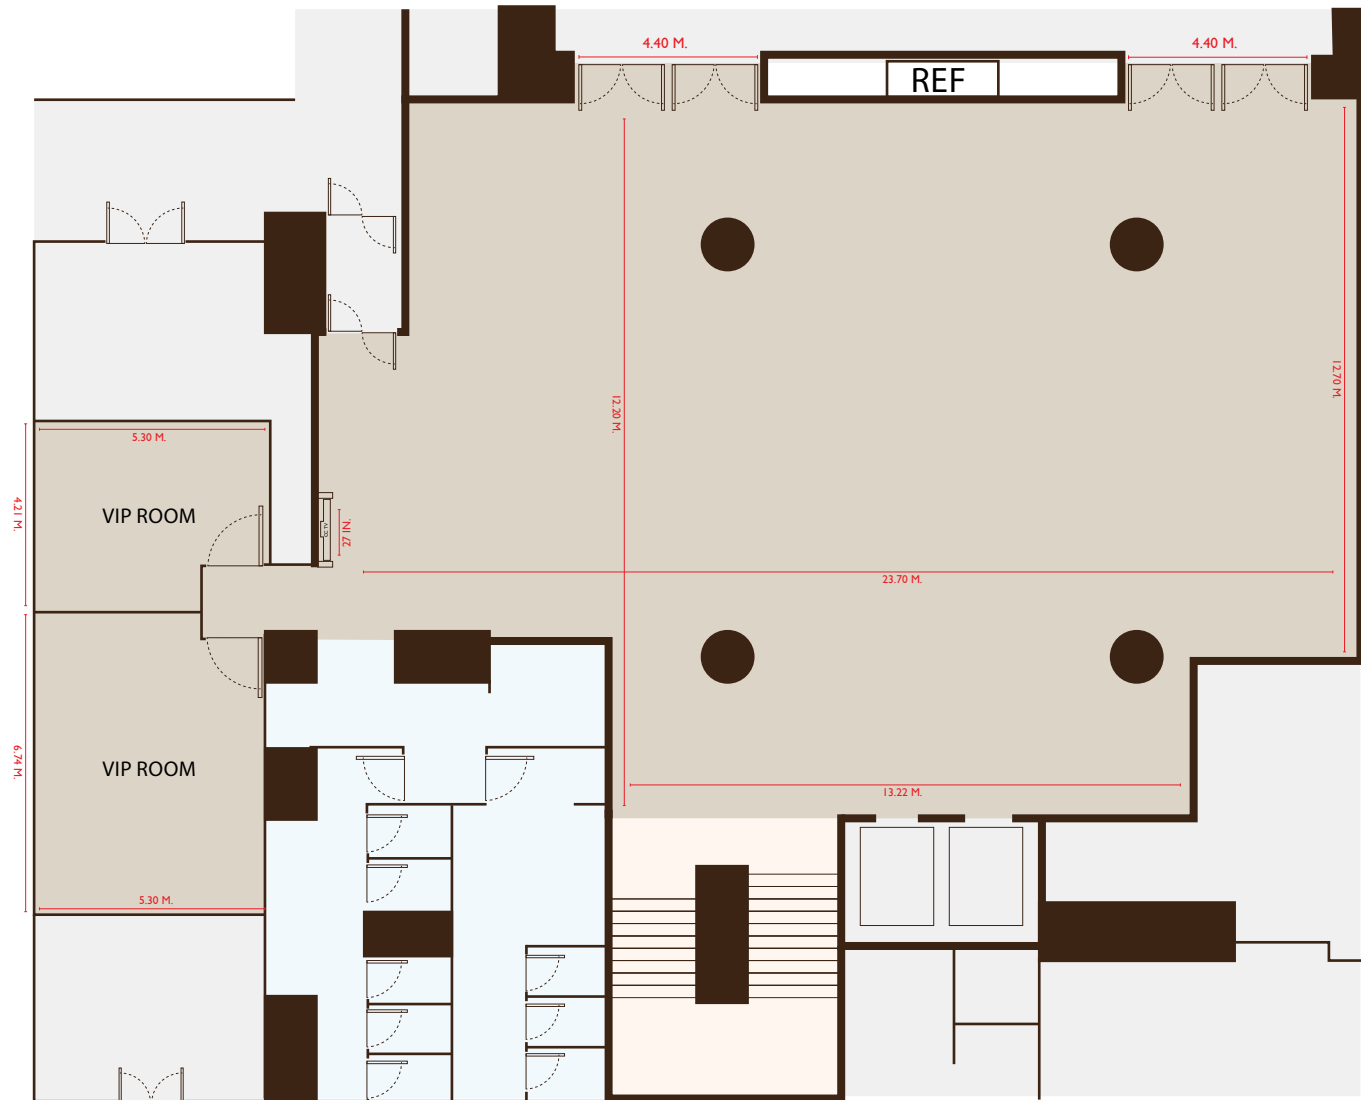

## BALLROOM

Function Room	Total (Sq.m.)	Width (M.)	Length (M.)	Height (M.)	Boardroom	 Double U shape	 Classroom	 Theatre	 Buffet	 Cocktail	 Banquet
Ballroom	500	17.2	29.0	10.0		93	288	576	300	500	340

## KO-MES I

Function Room	Total (Sq.m.)	Width (M.)	Length (M.)	Height (M.)	Boardroom	 Double U shape	 Classroom	 Theatre	 Buffet	 Cocktail	 Banquet
Ko-Mes I	229	11.2	20.5	3.4		51	90	160	100	200	100

CHATRIUM  
GRAND  
BANGKOK

## KO-MES 2

Function Room	Total (Sq.m.)	Width (M.)	Length (M.)	Height (M.)	Boardroom	 Double U shape	 Classroom	 Theatre	 Buffet	 Cocktail	 Banquet
Ko-Mes 2	150	9.1	16.5	3.4		24	78	120	80	120	80

CHATRIUM  
GRAND  
BANGKOK

## BALLROOM FOYER

Function Room	Total (Sq.m.)	Width (M.)	Length (M.)	Height (M.)	Boardroom	 Double U shape	 Classroom	 Theatre	 Buffet	 Cocktail	 Banquet
Ballroom foyer	290	12.20	23.70	10							