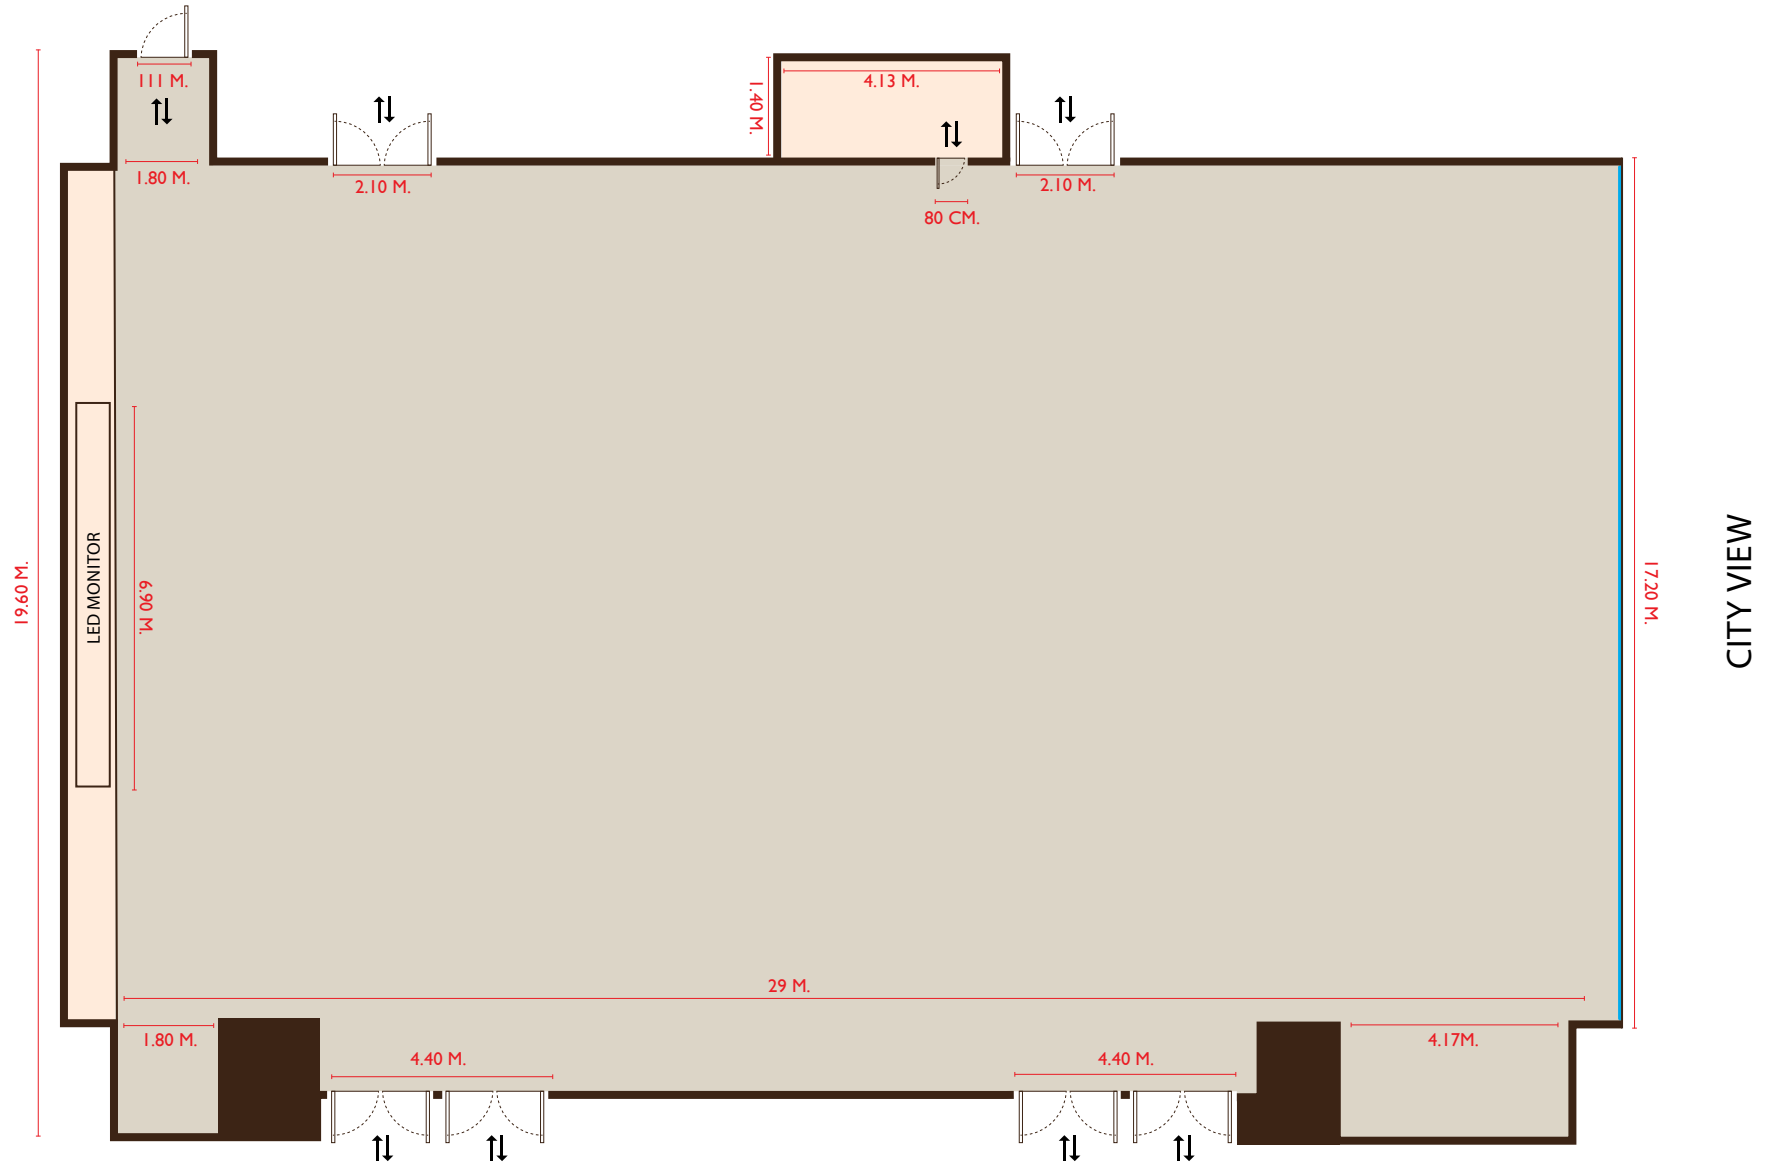

## BALLROOM

Function Room	Total (Sq.m.)	Width (M.)	Length (M.)	Height (M.)	Boardroom	 Double U shape	 Classroom	 Theatre	 Buffet	 Cocktail	 Banquet
Ballroom	500	17.2	29.0	10.0		93	288	576	300	500	340

## KO-MES I

Function Room	Total (Sq.m.)	Width (M.)	Length (M.)	Height (M.)	Boardroom	 Double U shape	 Classroom	 Theatre	 Buffet	 Cocktail	 Banquet
Ko-Mes I	229	11.2	20.5	3.4		51	90	160	100	200	100

CHATRIUM  
GRAND  
BANGKOK

## KO-MES 2

Function Room	Total (Sq.m.)	Width (M.)	Length (M.)	Height (M.)	Boardroom	 Double U shape	 Classroom	 Theatre	 Buffet	 Cocktail	 Banquet
Ko-Mes 2	150	9.1	16.5	3.4		24	78	120	80	120	80

CHATRIUM  
GRAND  
BANGKOK

## BALLROOM FOYER

Function Room	Total (Sq.m.)	Width (M.)	Length (M.)	Height (M.)	Boardroom	 Double U shape	 Classroom	 Theatre	 Buffet	 Cocktail	 Banquet
Ballroom foyer	290	12.20	23.70	10							