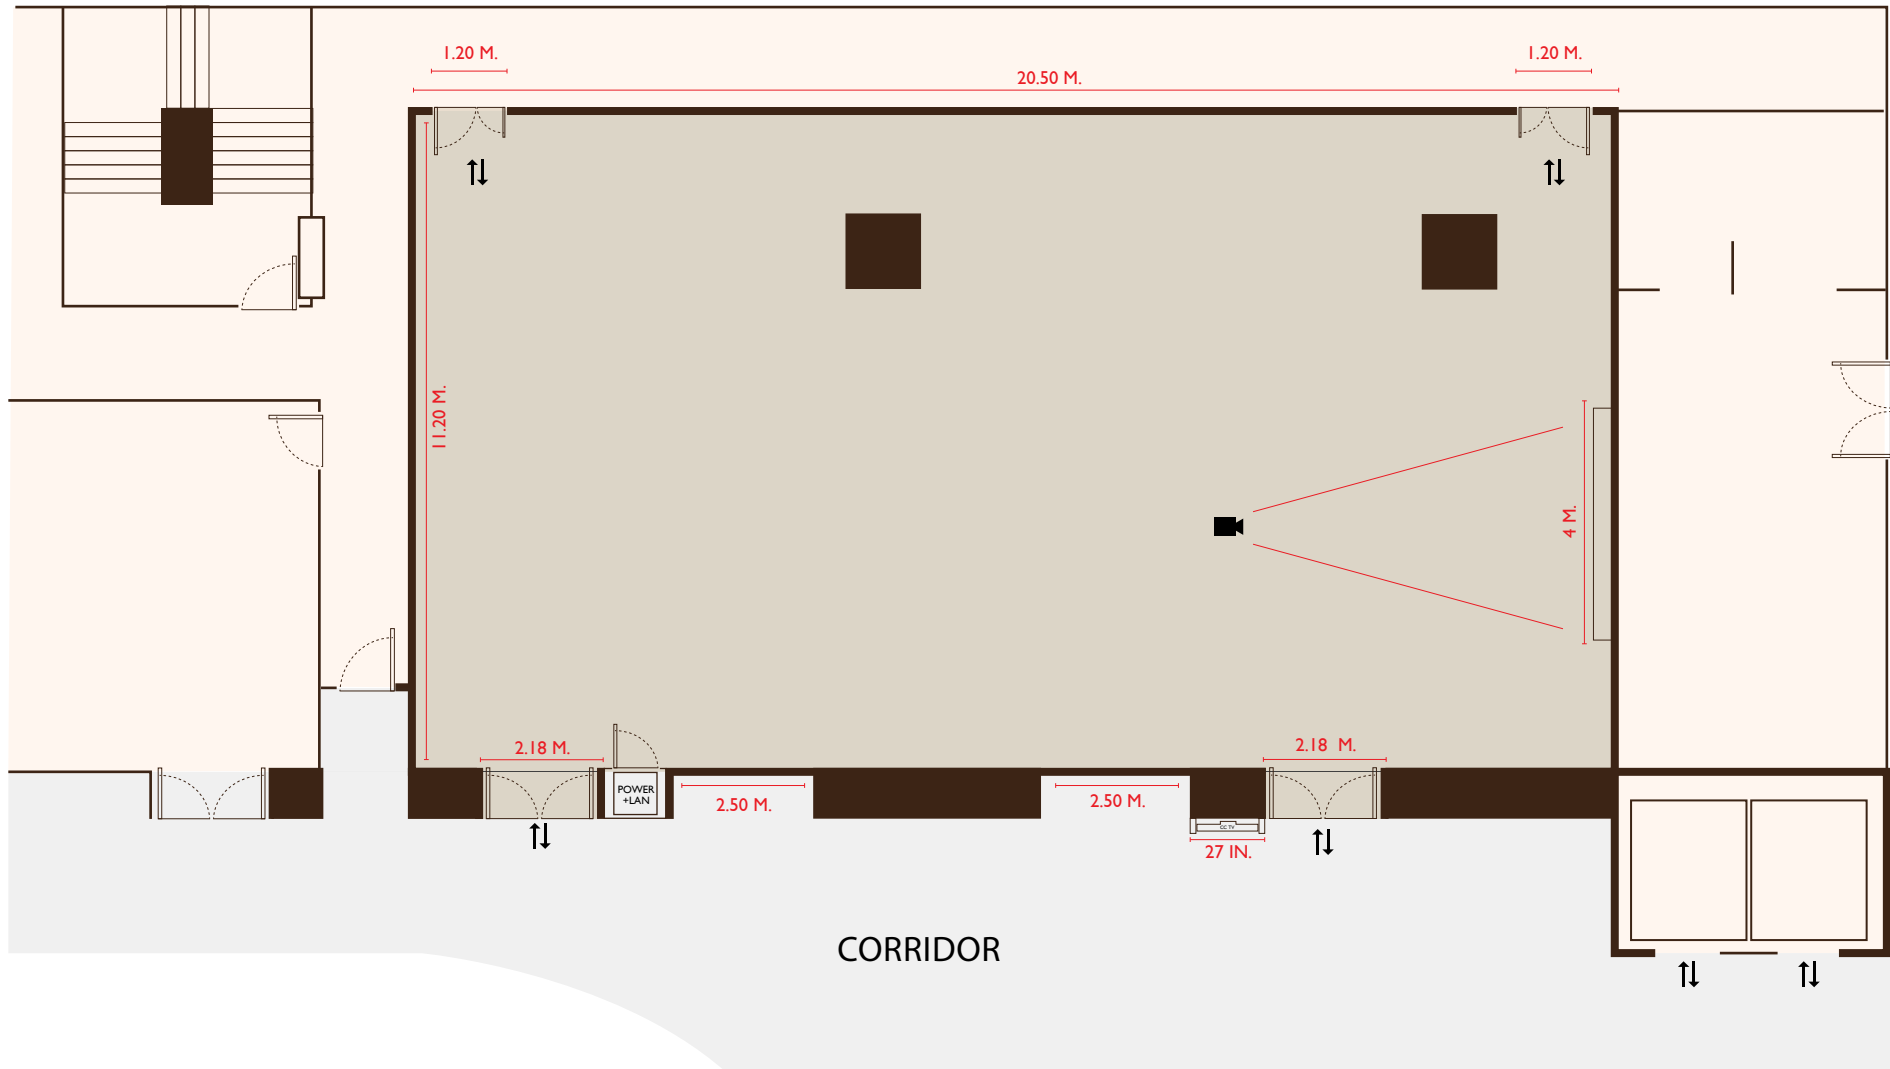

## BALLROOM

Function Room	Total (Sq.m.)	Width (M.)	Length (M.)	Height (M.)	Boardroom	 Double U shape	 Classroom	 Theatre	 Buffet	 Cocktail	 Banquet
Ballroom	500	17.2	29.0	10.0		93	288	576	300	500	340

## KO-MES I

Function Room	Total (Sq.m.)	Width (M.)	Length (M.)	Height (M.)	Boardroom	 Double U shape	 Classroom	 Theatre	 Buffet	 Cocktail	 Banquet
Ko-Mes I	229	11.2	20.5	3.4		51	90	160	100	200	100

CHATRIUM  
GRAND  
BANGKOK

## KO-MES 2

Function Room	Total (Sq.m.)	Width (M.)	Length (M.)	Height (M.)	Boardroom	 Double U shape	 Classroom	 Theatre	 Buffet	 Cocktail	 Banquet
Ko-Mes 2	150	9.1	16.5	3.4		24	78	120	80	120	80

CHATRIUM  
GRAND  
BANGKOK

## BALLROOM FOYER

Function Room	Total (Sq.m.)	Width (M.)	Length (M.)	Height (M.)	Boardroom	 Double U shape	 Classroom	 Theatre	 Buffet	 Cocktail	 Banquet
Ballroom foyer	290	12.20	23.70	10							