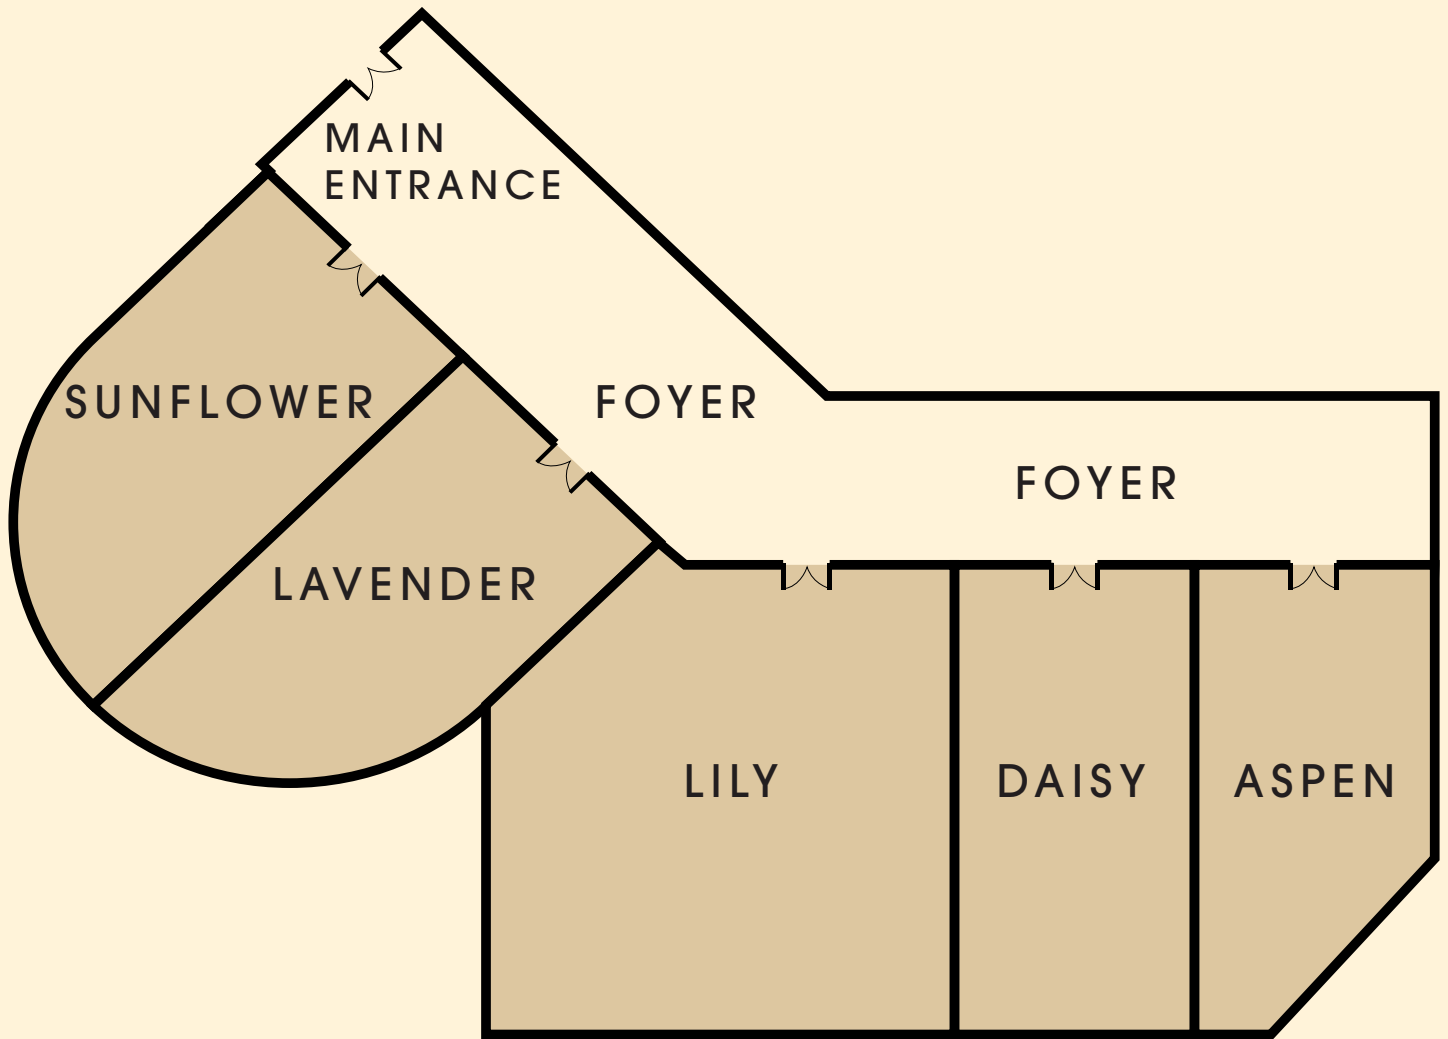

# SUNFLOWER, LAVENDER, LILY, DAISY & ASPEN CONCOURSE LEVEL

ROOMS	LEVEL	SIZE (sq m)	SIZE (SQ M) (L' X W')	HEIGHT (m)	ROUND TABLE	THEATRE	BOARDROOM	U-SHAPE	CLASSROOM
Lily Junior Ballroom	C	391	48.47 x 48.48	3	230	250	n/a	n/a	108
Lily & Daisy Room	C	361	32.32 x 23.68	3	170	200	n/a	n/a	84
Lily Room	C	231	16.16 x 15.51	3	80	110	36	42	48
Daisy Room	C	130	16.16 x 8.17	3	80	110	36	42	48
Aspen Room	C	30	16.16 x 7.90	3	40	60	12	21	26
Lavender Room	C	31	18.18 x 7.94	3	60	90	30	36	42
Sunflower Room	C	31	18.18 x 7.94	3	60	90	30	36	42