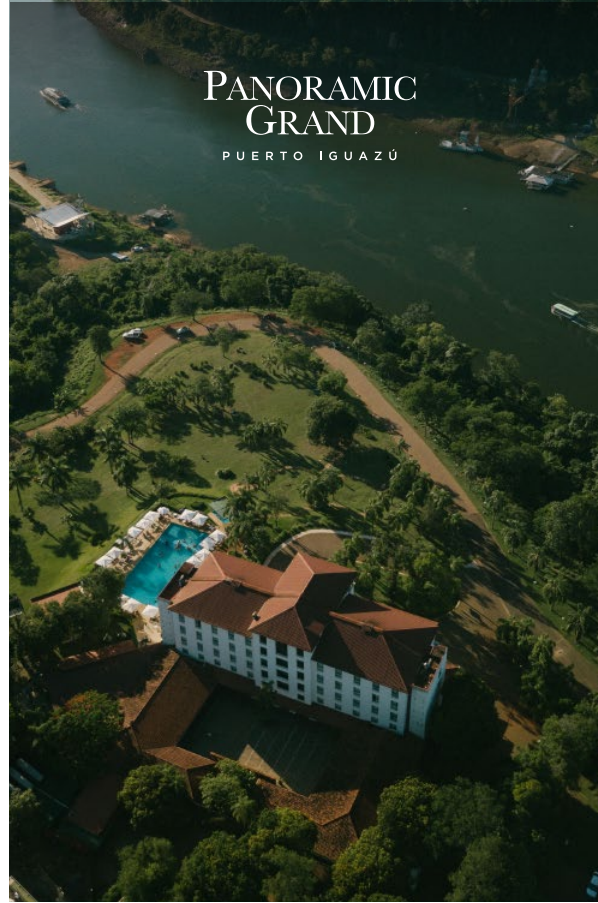

GRAND
HOTELS
LUX

Iguazú Grand y Panoramic Grand
Puerto Iguazú

Argentina

Chile
Paraguay
Brasil
Uruguay
Buenos Aires

Connectivity

- Iguazú International Airport (IGR)**
Distance: 30 minutes
- Foz do Iguaçu International Airport (IGU)**
Distance: 40 minutes
- Guarani International Airport (AGT)**
Distance: 1:30 hours