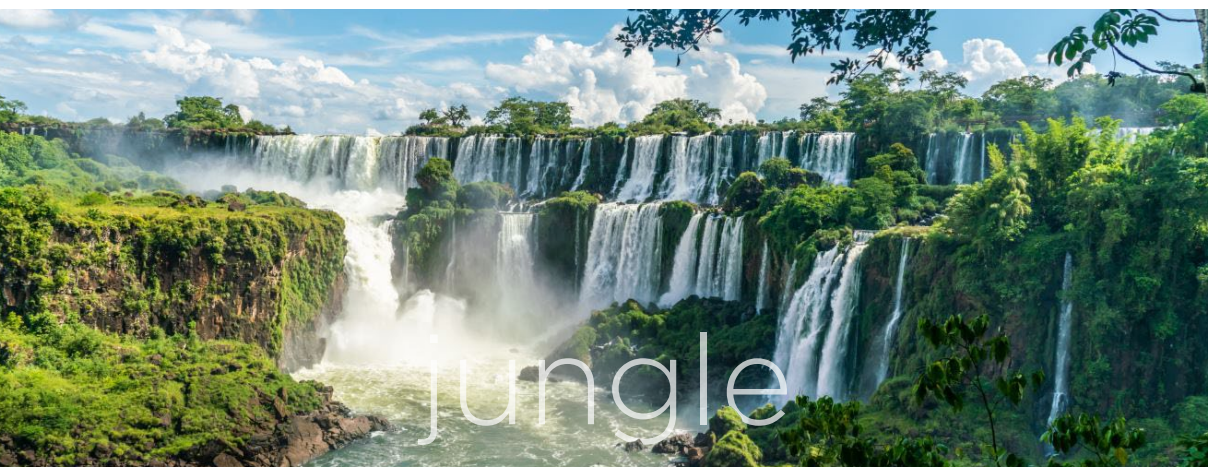

GRAND
HOTELS
LUX

Iguazú Grand y Panoramic Grand
Puerto Iguazú

Argentina

Chile
Paraguay
Brasil
Uruguay
Buenos Aires

Connectivity

- Iguazú International Airport (IGR)**
Distance: 30 minutes
- Foz do Iguaçu International Airport (IGU)**
Distance: 40 minutes
- Guarani International Airport (AGT)**
Distance: 1:30 hours