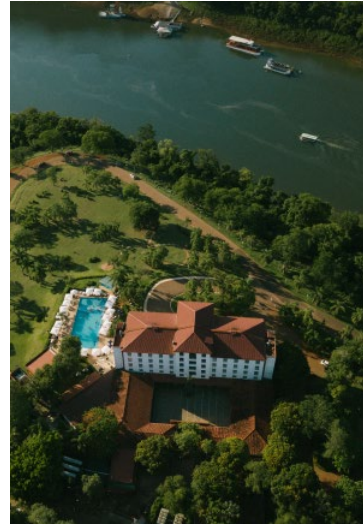

- National Route 12 (AR)**
- National Route BR 277 (BR)**
- National Route 7 (PY)**

PANORAMIC
GRAND
PUERTO IGUAZÚ

DESTINATION PUERTO IGUAZU

PANORAMIC GRAND HOTEL

PANORAMIC GRAND

PUERTO IGUAZÚ

91 Rooms

Breakfast Buffet

Laundry Service

Parking

Clásica | 25 m²

Vista Río | 25 m²

Vista al río con balcón | 25 m²

Junior Suite | 35 m²

Panoramic Suite | 70 m²

DOÑA FLOR RESTAURANT