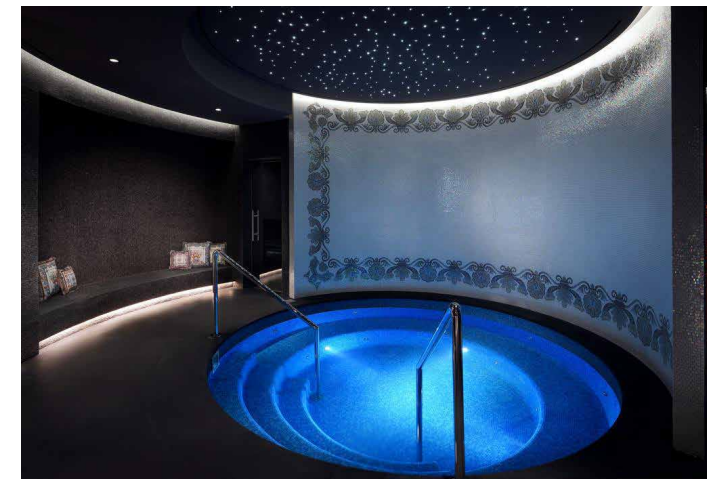

ROYAL INDULGENCE SETUP

ROYAL INDULGENCE SETUP

AED 2500

Grand entrance with Palazzo Versace balloons

Stylish bouquet of roses

3-tier fresh fruit platter

4-drawer signature dessert amenity

Palazzo Versace scent bottles

Palazzo Versace fragrance candle

1-hour relaxation experience at The SPA

Bottle of champagne

Heart-shaped floral bed and floor arrangements

Elegant floral arrangements in room and bath

ROYAL INDULGENCE SETUP

AED 2500

Grand entrance with Palazzo Versace balloons

Stylish bouquet of roses

3-tier fresh fruit platter

4-drawer signature dessert amenity

Palazzo Versace scent bottles

Palazzo Versace fragrance candle

1-hour relaxation experience at The SPA