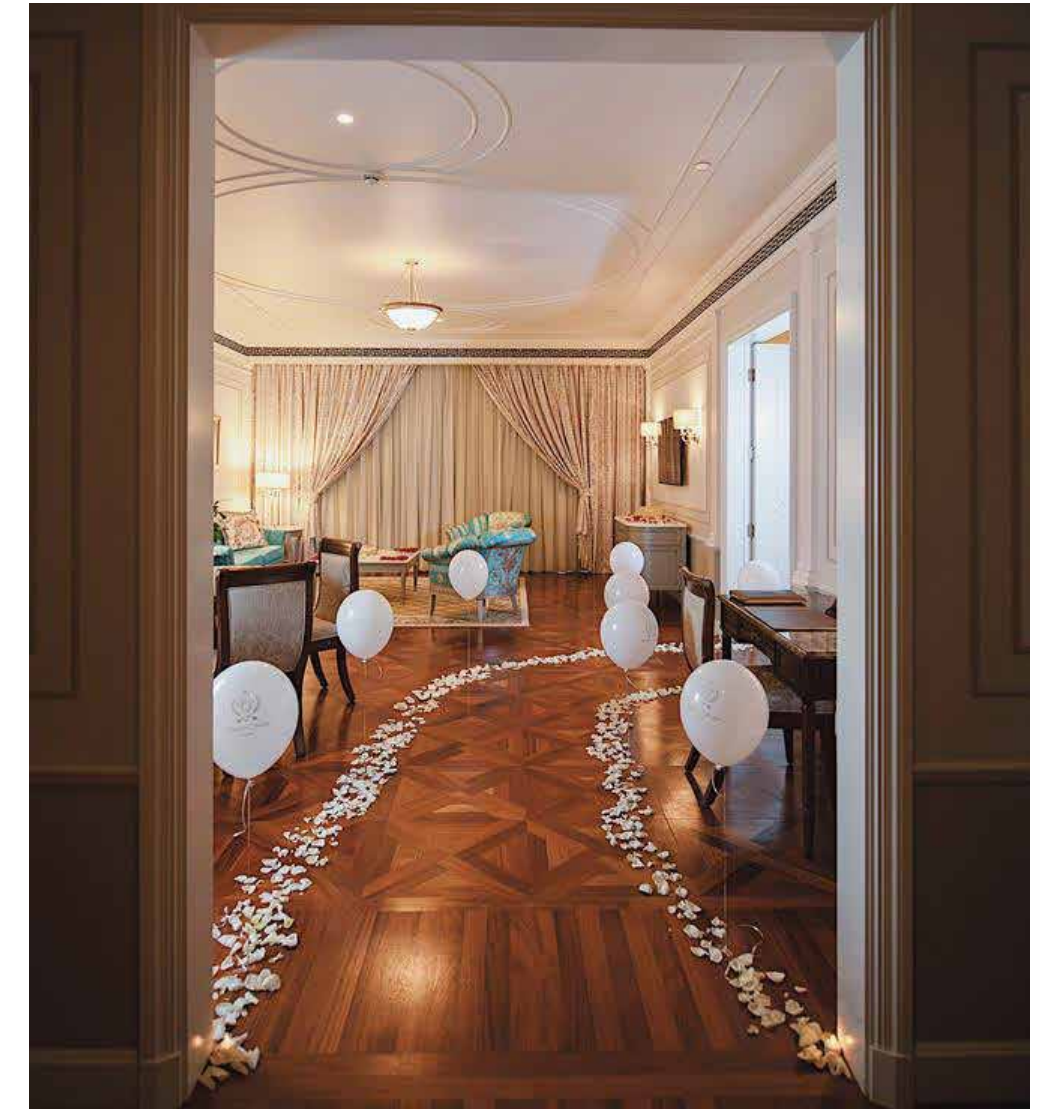

Palazzo Versace amenity

Heart-shaped floral decorations

CHIC FASHION SETUP

CHIC FASHION SETUP

AED 600

Stylish bouquet of roses

Signature Versace-themed cake

Chocolate-dipped strawberry cocktail

Heart-shaped floral bed arrangement

Elegant floral arrangements in room and bath

À LA MODE SETUP

À LA MODE SETUP

AED 950

Stylish bouquet of roses

Floral pathway with Palazzo Versace balloons

Signature Versace-themed cake

Strawberries with cream and dark chocolate

Palazzo Versace scent bottles

Heart-shaped floral bed arrangement

Elegant floral arrangements in room and bath

HAUTE COUTURE SETUP

HAUTE COUTURE SETUP

AED 1500

Stylish bouquet of roses