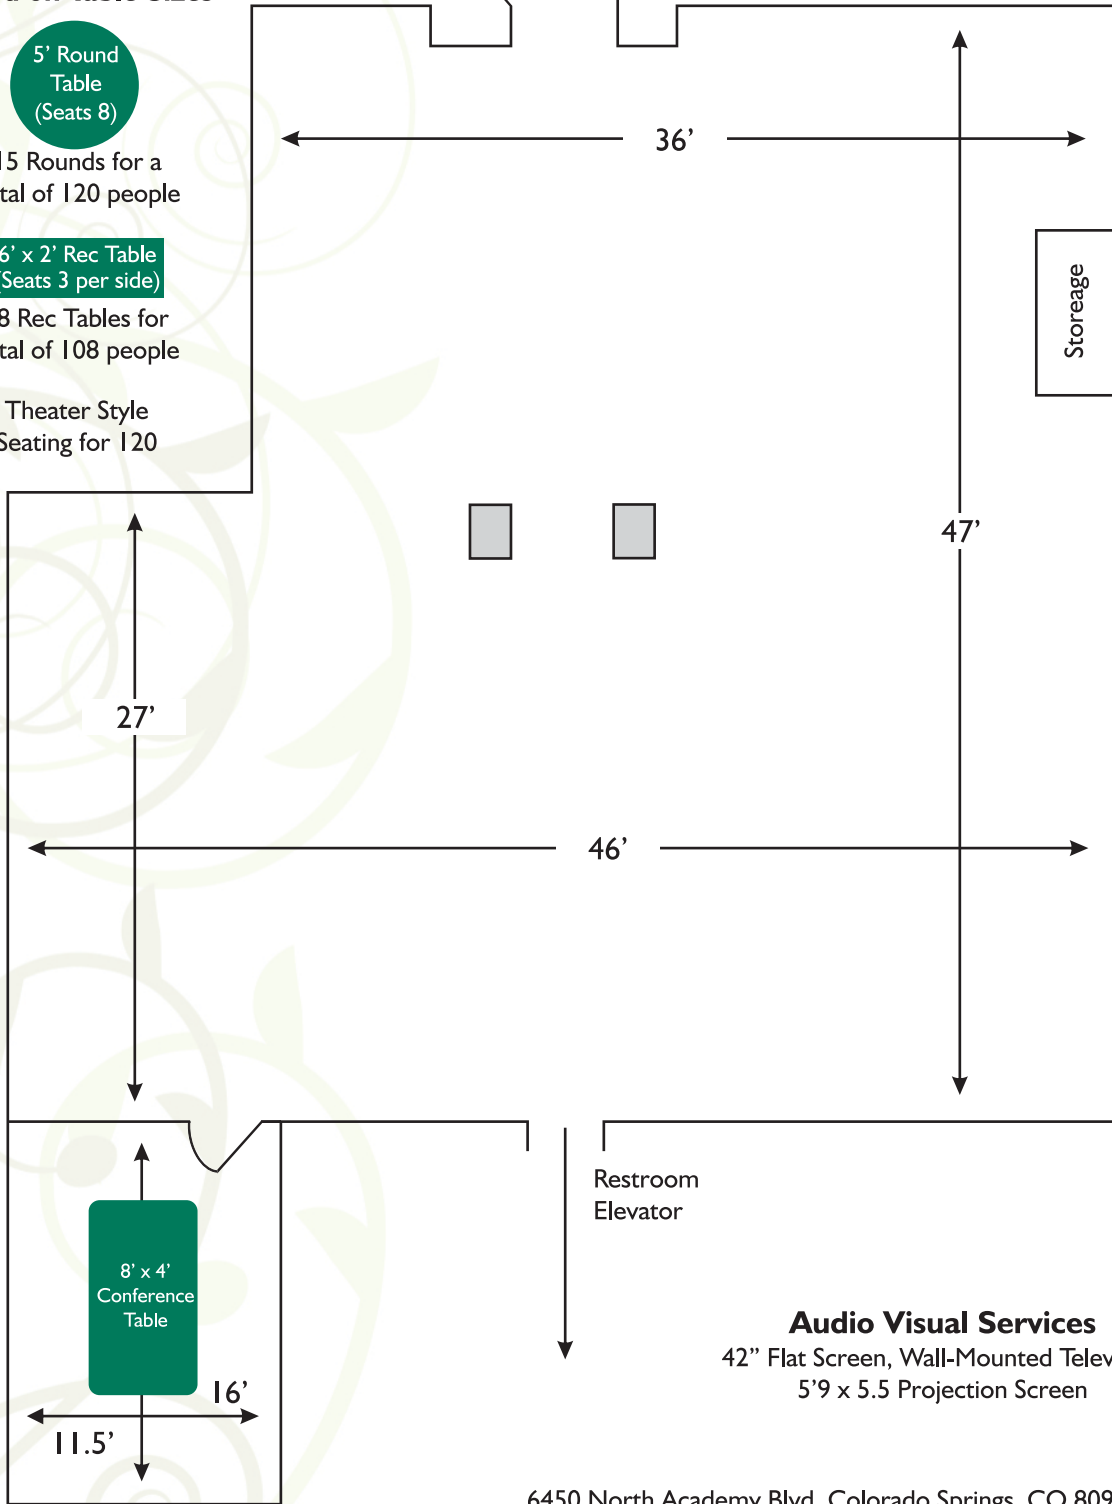

# Banquet Room

Maximum Capacity: 120

N Parking Lot

Storage

Ceiling Height - 10'

## Seating Capabilities Based on Table Sizes

5' Round Table  
(Seats 8)

15 Rounds for a Total of 120 people

6' x 2' Rec Table  
(Seats 3 per side)

18 Rec Tables for Total of 108 people

Theater Style Seating for 120

## Audio Visual Services

42" Flat Screen, Wall-Mounted Television  
5'9 x 5.5 Projection Screen

Conference Room