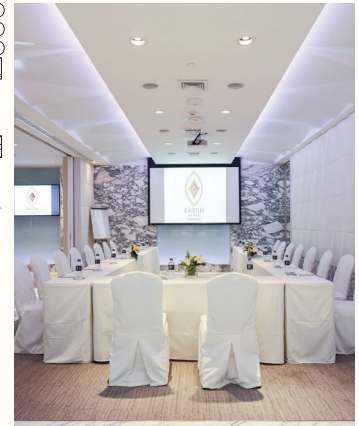

ENVISION
YOUR EVENT

EASTIN
TAN HOTEL
CHIANG MAI

VALUE FOR ALL OCCASIONS

T Quarters Floor Plan

Venue	Name	Dimension (m)	Sq.m.	Capacity					
				Classroom	Theatre	U-Shape	Round Table	Boardroom	Reception
1	T Quarters		192.82	-	-	-	80	-	130
2	T Quarters 1	8x5x3	57.6	-	30	20	20	20	30
3	T Quarters 2	6.5x8x3	78.4	30	40	20	50	20	40
4	T Quarters 3	9x8x3	56.82	20	30	27	20	20	50
5	T Quarters 2+3	11.5x8x3	135.22	60	80	-	80	42	100

Eastin Tan Hotel Chiang Mai is situated on the Nimmanhaemin Road, the heart of Chiang Mai's funkier and freshest à la mode neighborhood with a heady vibe all of its very own and a multitude of exotic shopping opportunities and happening bars, clubs and restaurants.

The conference and event rooms have large well-designed facilities for conferences and social events with the latest audio visual technology in place for each purpose. Our experienced team can plan and organize your event with the right choice of menu to suit your individual requirements.