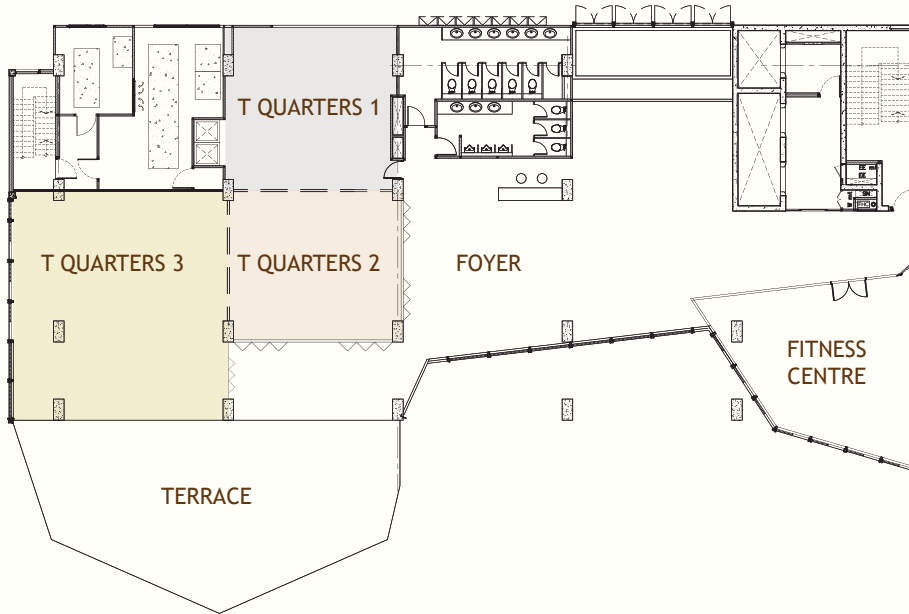

ENVISION
YOUR EVENT

EASTIN
TAN HOTEL
CHIANG MAI

VALUE FOR ALL OCCASIONS

T Quarters Floor Plan

Venue	Name	Dimension (m)	Sq.m.	Capacity					
				Classroom	Theatre	U-Shape	Round Table	Boardroom	Reception
1	T Quarters		192.82	-	-	-	80	-	130
2	T Quarters 1	8x5x3	57.6	-	30	20	20	20	30
3	T Quarters 2	6.5x8x3	78.4	30	40	20	50	20	40
4	T Quarters 3	9x8x3	56.82	20	30	27	20	20	50
5	T Quarters 2+3	11.5x8x3	135.22	60	80	-	80	42	100

Eastin Tan Hotel Chiang Mai is situated on the Nimmanhaemin Road, the heart of Chiang Mai's funkier and freshest à la mode neighborhood with a heady vibe all of its very own and a multitude of exotic shopping opportunities and happening bars, clubs and restaurants.