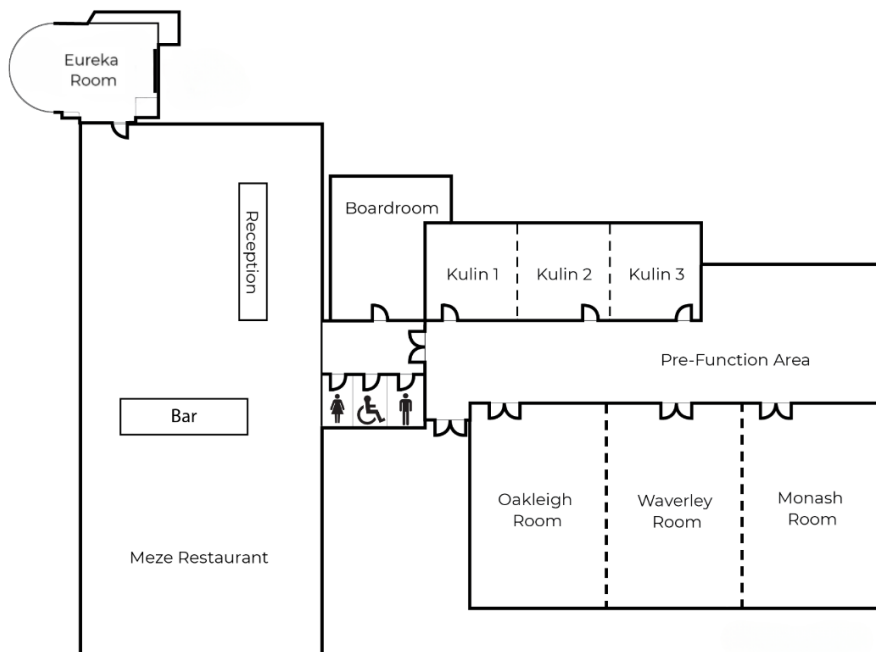

Hotel services & facilities

- 200 accommodation rooms
- 8 versatile meeting and event spaces for up to 300 people
- Heated indoor pool and sauna
- Fitness facilities
- Meze restaurant and bar
- In room dining options
- Private dining room
- 24-hour reception
- Complimentary Wi-Fi
- Secure on-site, undercover parking
(rates apply and subject to availability)

[JOIN TODAY](#)

	Area ^{m2}	Height ^m	Theatre	U-Shape	Boardroom	Classroom	Cabaret	Banquet	Cocktail
Ballroom	242	4.0	275	47	-	96	144	200	275
2/3 Ballroom	154	4.0	150	41	40	60	88	120	150
1/3 Ballroom	77	4.0	75	26	30	36	40	50	75
Kulin Room 1, 2 & 3	75	3.3	72	35	40	36	40	50	45
Kulin Room 1& 2	50	3.3	50	20	22	18	24	20	70
Kulin Room 1	50	3.3	50	20	22	18	24	30	50
Eureka Room	45	3.4	42	20	20	-	-	-	25
Boardroom	20	3.3	-	-	12	-	-	-	-