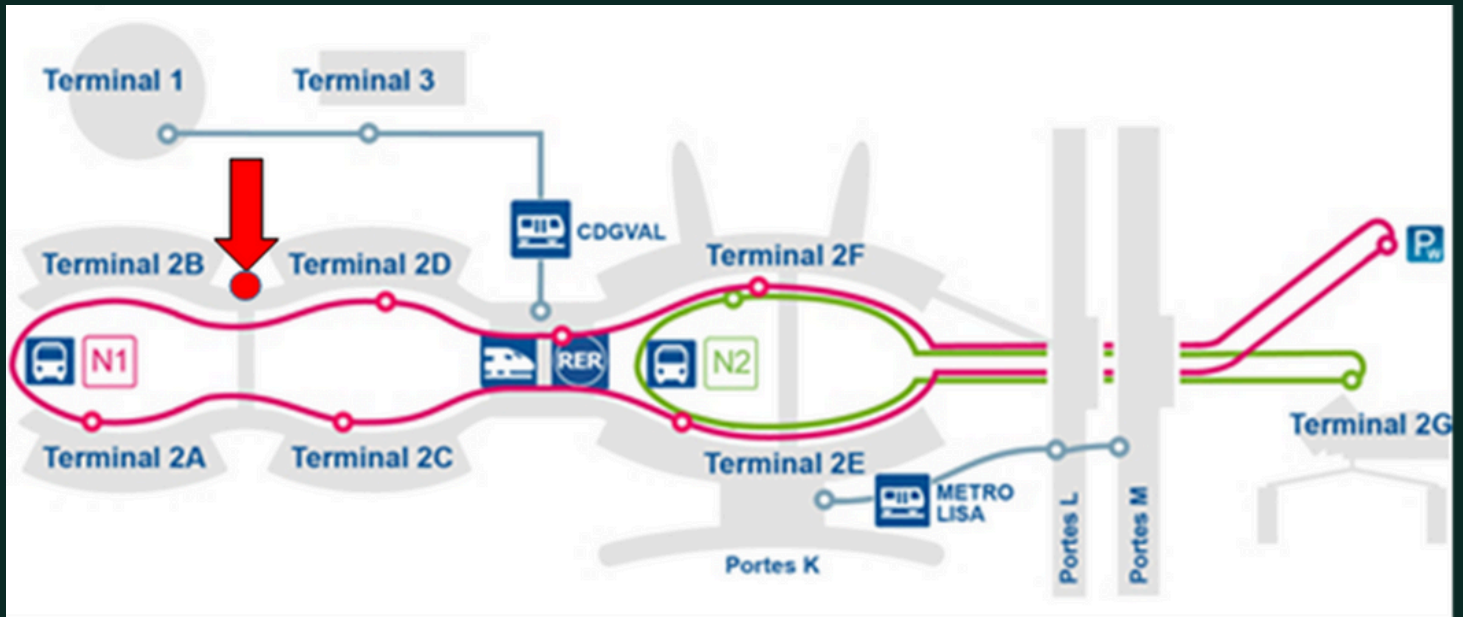

VAN DER VALK
HOTEL PARIS CDG AIRPORT
**SERVICE DE NAVETTE
SHUTTLE SERVICE**

Pour trouver notre navette, allez entre le terminal 2B et le terminal 2D.

Our shuttle may be found between Terminal 2B and Terminal 2D

DEPUIS L'HÔTEL

- Matin – de 6h à 12h
- Soirée – de 17h à 23h
- Toutes les 30 minutes

FROM THE HOTEL

- Morning – from 6am to 12pm
- Evening – from 5pm to 11pm
- Every 30 minutes

DEPUIS L'AÉROPORT

- Matin – de 6h15 à 12h15
- Soirée – de 17h15 à 23h15
- Toutes les 30 minutes

FROM THE AIRPORT

- Morning – from 6.15am to 12.15pm
- Afternoon – from 5.15pm to 11.15pm
- Every 30 minutes

VAN DER VALK
HOTEL PARIS CDG AIRPORT

HORAIRE DE PASSAGE
SHUTTLE TIMETABLE

MATINEE/MORNING		SOIREE/EVENING	
HOTEL	ENTRE BETWEEN T2B - T2D	HOTEL	ENTRE BETWEEN T2B - T2D
06h00	06h15	17h	17h15
06h30	06h45	17h30	17h45
07h00	07h15	18h00	18h15
07h30	07h45	18h30	18h45
08h00	08h15	19h00	19h15
08h30	08h45	19h30	19h45
09h00	09h15	20h00	20h15
09h30	09h45	20h30	20h45
10h00	10h15	21h00	21h15
10h30	10h45	21h30	21h45
11h00	11h11	22h00	22h15
11h30	11h45	22h30	22h45
12h00	12h15	23h00	23h15