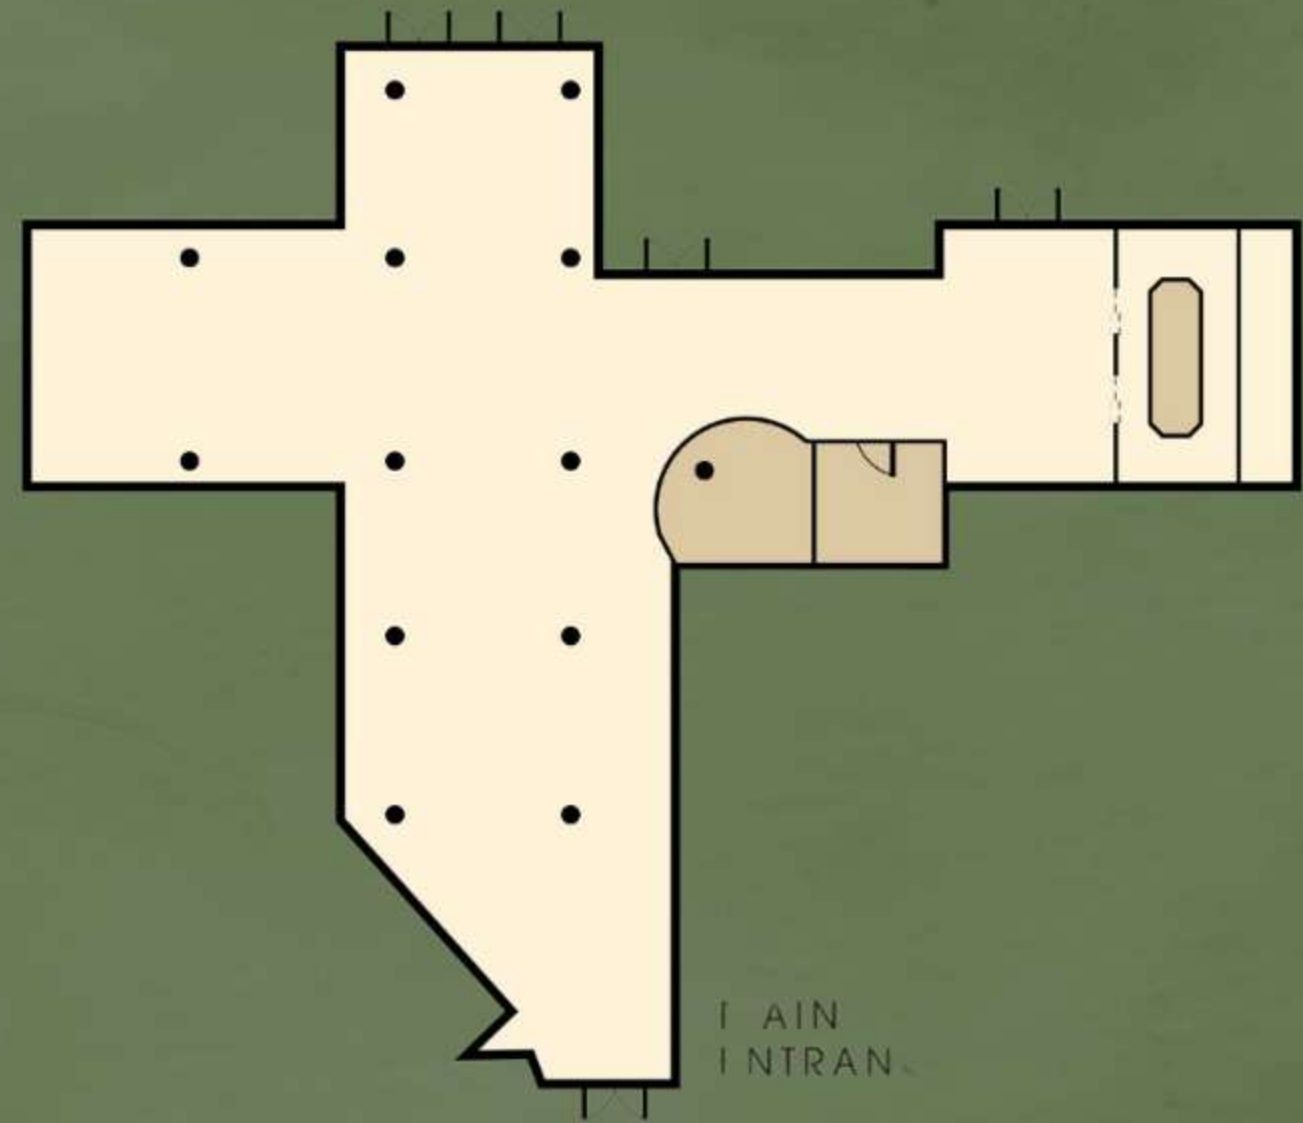

Amber

Level 2

Rooms	Level	Size (Sq m)	Size (Sq M) (L' x W')	Height (m)	 Round Table	 Theatre	 Boardroom	 U-Shape	 Classroom
Amber	2	390	42 x 34	3	120	120	-	-	60