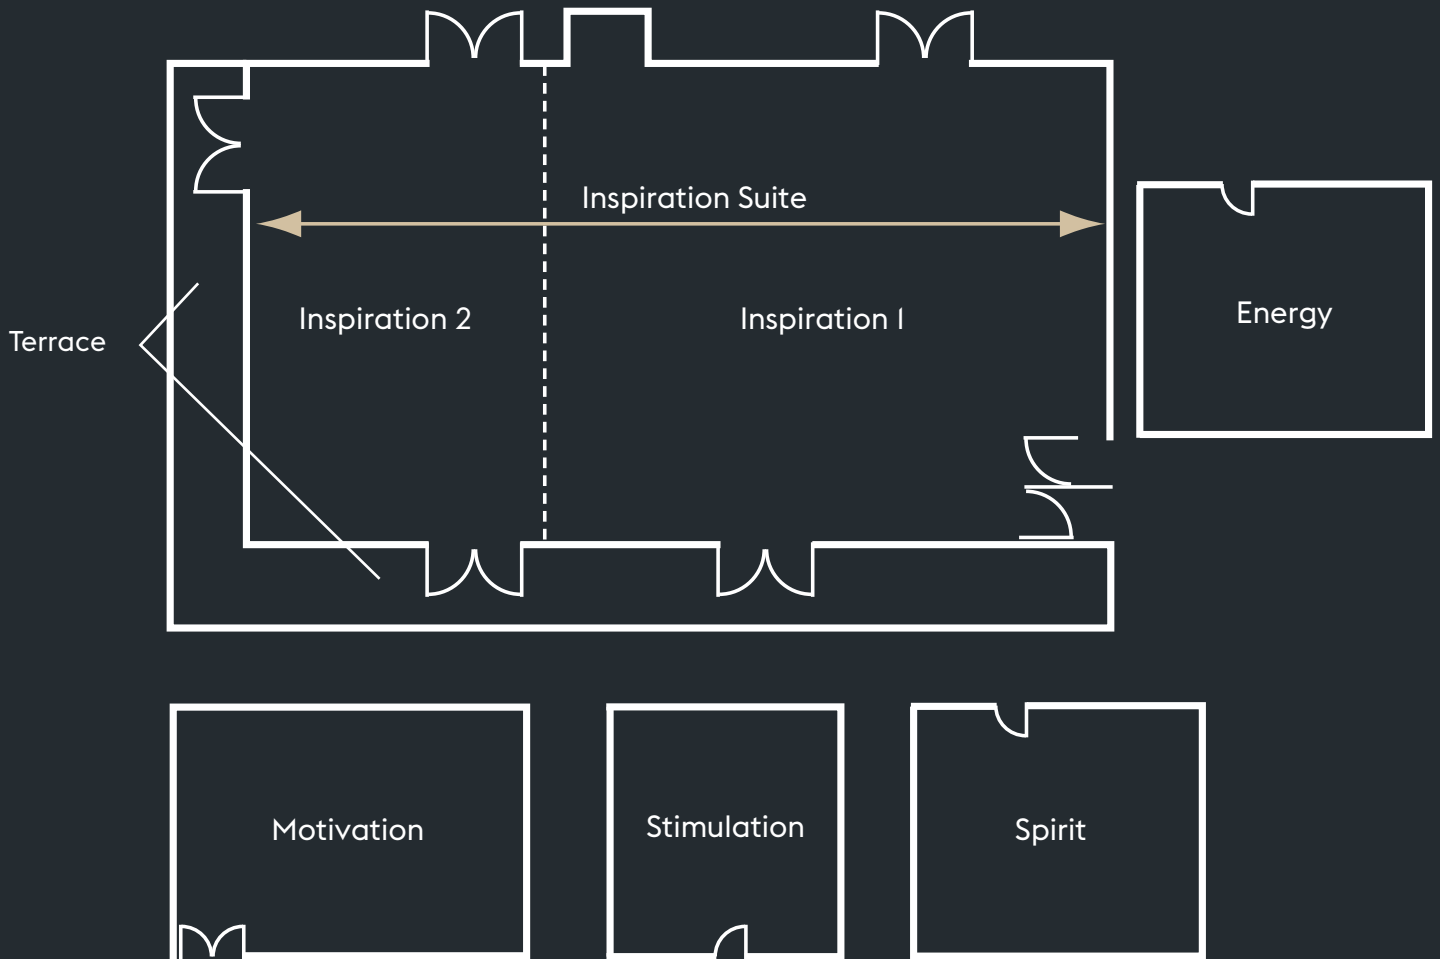

meeting, events and banqueting

FLOOR PLAN

Room Name	THEATRE	U-SHAPE	BOARDROOM	CLASSROOM	CABARET	BANQUETING	MAXIMUM HEIGHT	MAXIMUM LENGTH	MAXIMUM WIDTH
Inspiration Suite	200	-	-	120	120	120	2.67	17.6	9.48
Inspiration 1	90	38	35	50	50	50	2.67	10.3	9.48
Inspiration 2	60	30	25	40	50	50	2.67	7.3	9.48
Energy	20	16	16	12	20	20	2.35	6.4	4.8
Spirit	-	-	8	-	-	-	2.26	4.85	3.88
Stimulation	16	-	10	8	-	-	2.26	4.92	3.45
Motivation	30	30	24	30	30	30	4	9	4.73