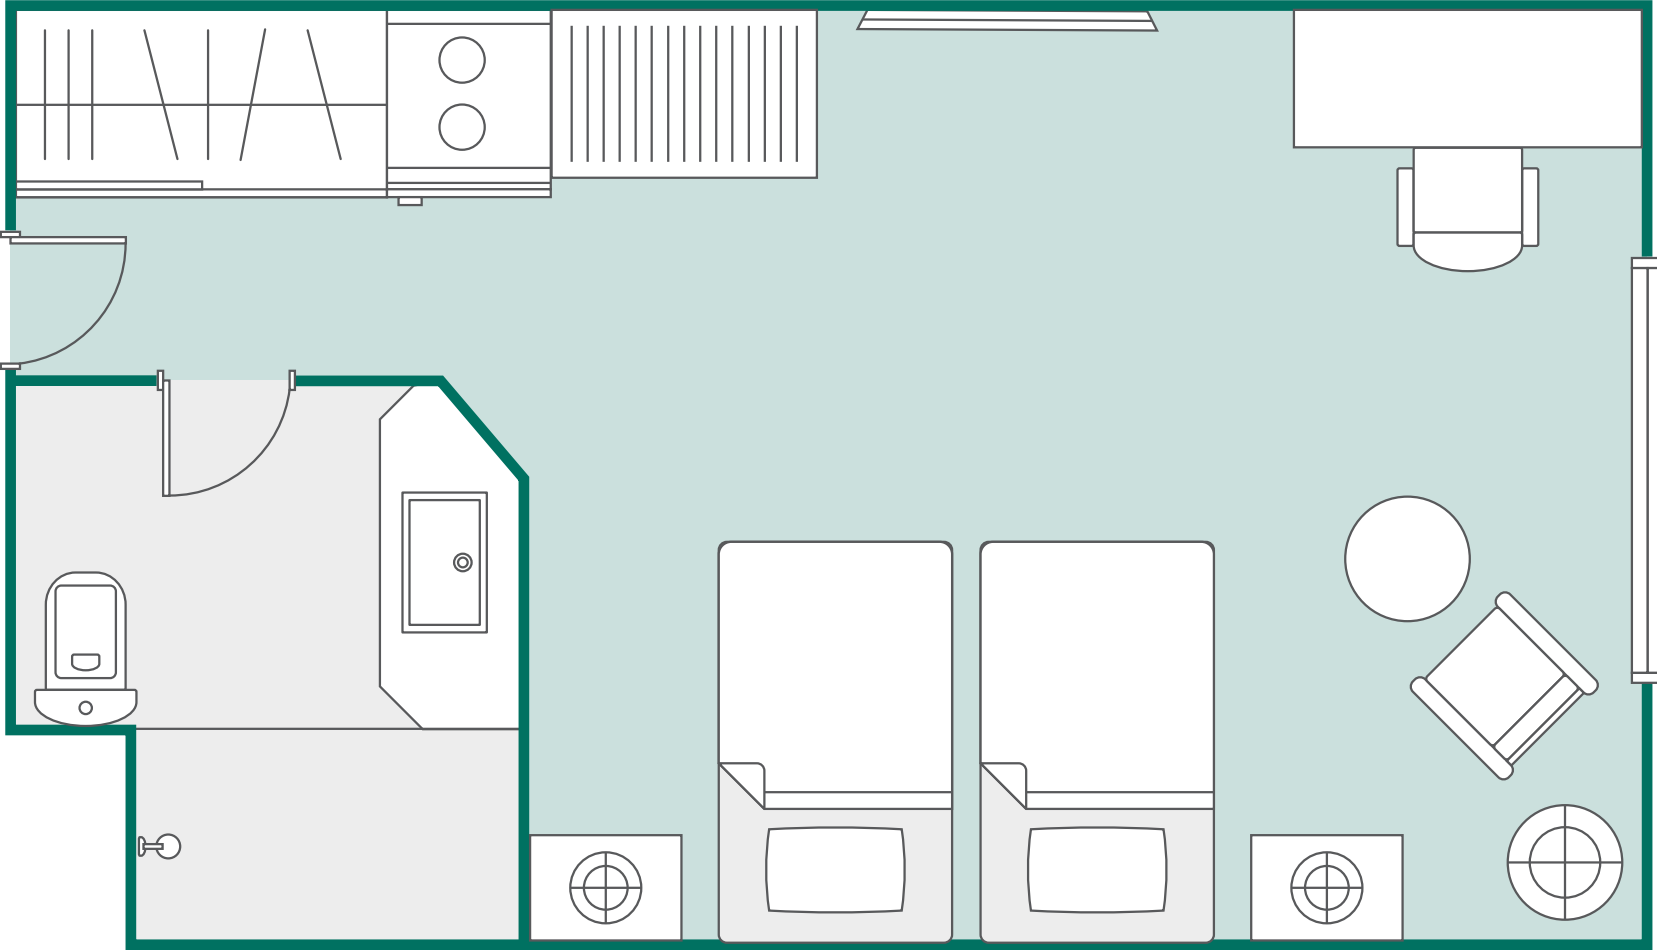

SUNWAY HOTEL GEORGETOWN - PREMIER TWIN ROOM

Room Size: 28 sqm

All room layout plans contained herein are for reference only and shall not constitute any warranty whether expressly or implicitly. The room layout plans used are for illustrative and general indication purpose only and are not intended to express the specific layouts and dimensions of the hotel's guestrooms. Each room layout serves only as guidance and do not necessarily represent the final and/or the assigned guestroom.