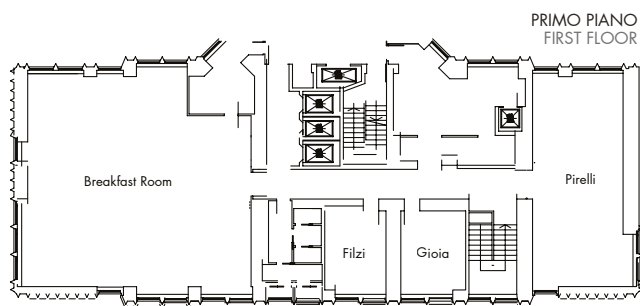

ATTREZZATURE SU RICHIESTA / MEETING EQUIPMENTS ON REQUEST

- Videoconferenza / Videoconference
- Proiezione diapositive / Slide projector
- Registrazione audio / Audio recording
- Puntatore laser / Laser Marker

UNAHOTELS Hotel Century Milano	Teatro Theatre		Scuola Classroom		Tavolo a U U shape		Tavolo unico Board room		Banchetti Banquets		Cocktail Cocktail		Dimensioni Dimensions	Altezza Height	m² m²	Porte Doors	Luce Light
	Standard	Social	Standard	Social	Standard	Social	Standard	Social	Standard	Social							
Pirelli	42	26	40	20	34	17	38	19	-	-	-	-	11,9x5,5	3	60	1,4x2,1	✓
Fara	42	26	40	20	34	17	38	19	-	-	-	-	11,9x5,6	3	60	1,4x2,1	✓
Filzi	-	-	-	-	12	-	12	6	-	-	-	-	3,4x4,7	3	18	0,9x2,1	✓
Gioia	-	-	-	-	12	-	12	6	-	-	-	-	3,7x4,7	3	19	0,9x2,1	✓

Standard space capacity

Social distancing space capacity