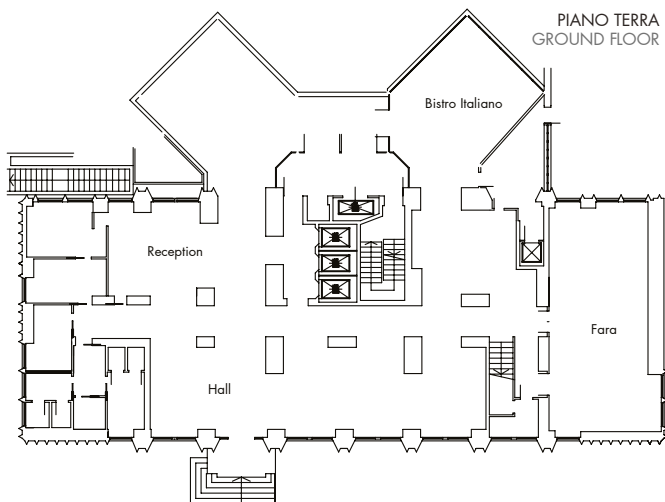

ATTREZZATURE STANDARD GRATUITE / FREE STANDARD MEETING EQUIPMENTS

- Lavagna a fogli mobili / Flip Chart
- Schermo / Screen
- Blocco note e penna / Stationary
- Hospitality desk / Hospitality desk
- Schermo gigante a scomparsa (3x2 mt) nelle sale Fara e Pirelli
- Ceiling Recessed Projection Screen (3x2 mt) in Fara and Pirelli meeting rooms
- Videoproiettore da soffitto collegabile a PC con grande schermo nelle sale Fara e Pirelli
- Overhead projector in Fara and Pirelli meeting rooms
- TV 50" collegabile a PC nelle sale Filzi e Gioia
- 50" TV with PC connection in Filzi and Gioia meeting rooms

SERVIZI SU RICHIESTA / SERVICES ON REQUEST

- Referente congressuale in loco / Meeting specialist on site
- Traduzione simultanea / Simultaneous translation
- Allestimenti floreali / Flower decorations
- Servizio segreteria / Secretary service
- Business centre / Business centre
- Assistenza Tecnica / Technical Assistance
- Servizio hostess / Hostesses
- Servizi fotografici / Photo service