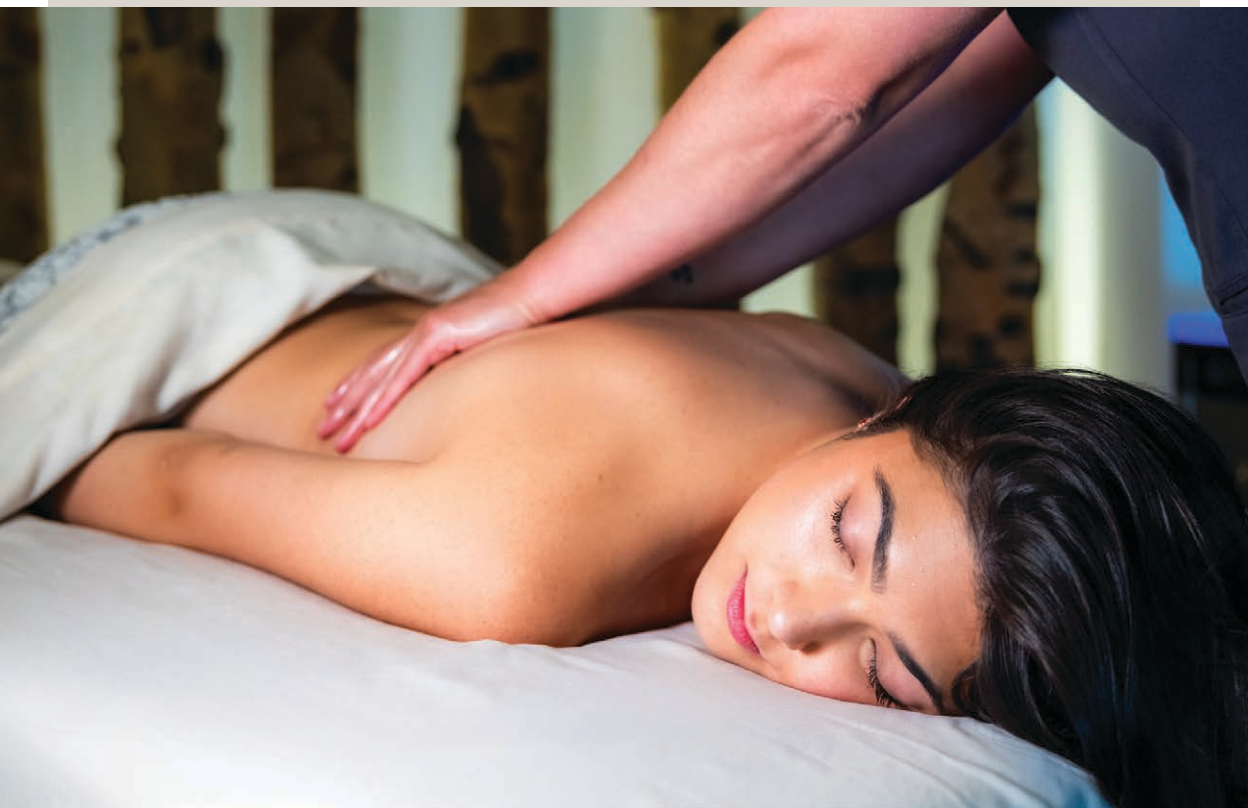

Using a blend of tailored techniques to address your needs, you will consult with an expertly skilled therapist to determine ideal pressure and specific areas of concern to ensure optimum results.

COOL & CALM CBD MASSAGE

60 MIN \$235 | 90 MIN \$305 | 120 MIN \$395

When used in a personalized massage, CBD oil will calmly penetrate, soothe, and relax muscle tissue while helping to ease tension and stress. This full body massage is beneficial in restoring balance and equilibrium at a cellular level. Our most potent and effective topical treatment for pain can also help to reduce inflammation and tense muscles.

RIVER STONE REBALANCING THERAPY

60 MIN \$230 | 90 MIN \$305

Heated basalt stones are incorporated into your massage to warm your muscles, increase joint flexibility, alleviate aches, pains, and discomfort. This service provides you with the benefits of a deep tissue massage with a lighter touch.

DESERVING MOTHERS MASSAGE

60 MIN \$205 | 90 MIN \$340

A soothing treatment for the mother-to-be, this massage improves circulation and provides a gentle, soothing touch for expectant mothers. Designed for expecting mothers who are in their second trimester or further along.