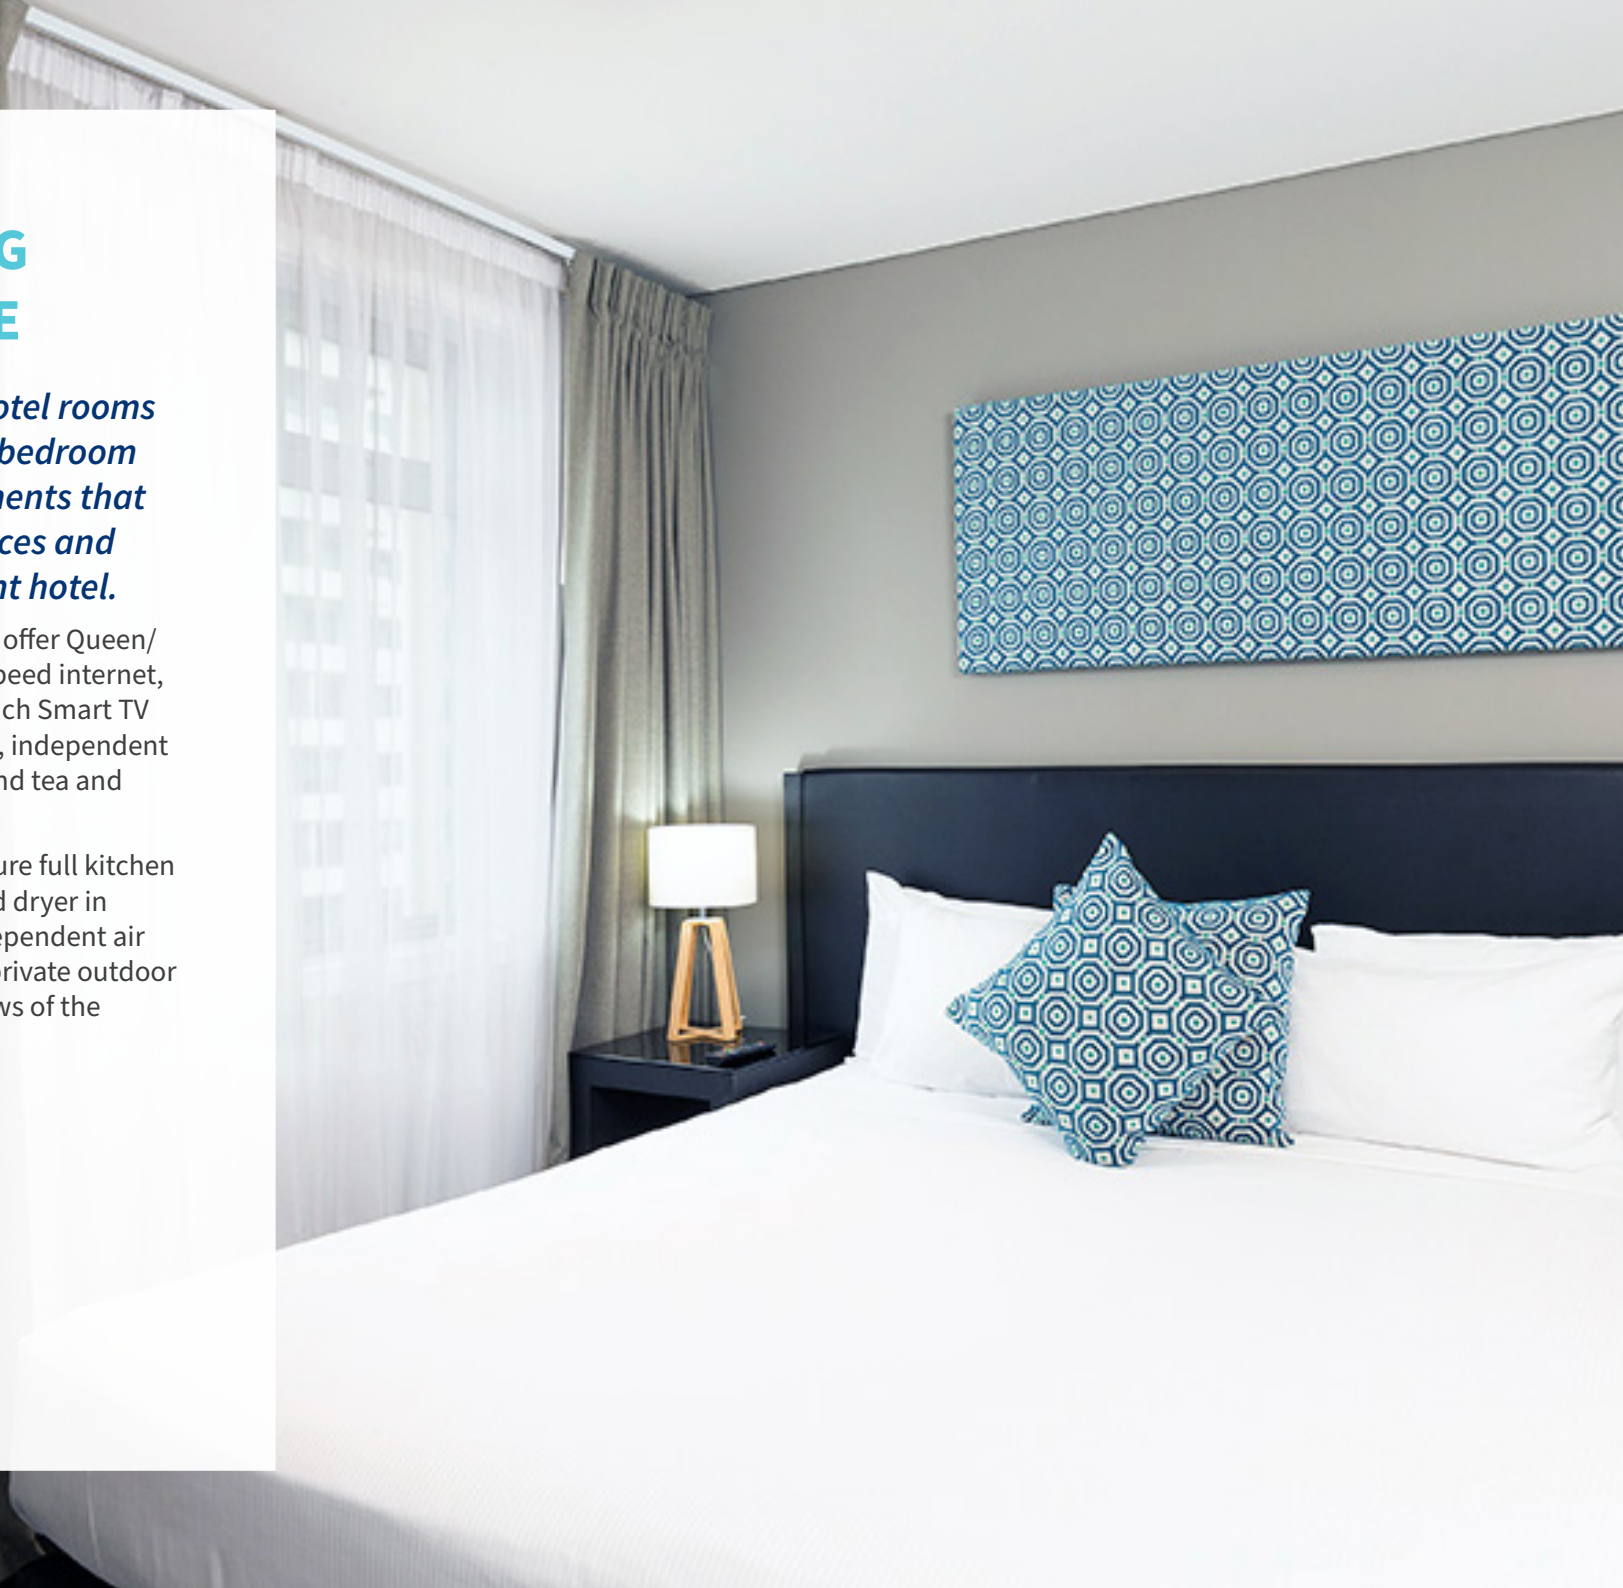

A WELCOMING LIVING SPACE

We have contemporary hotel rooms and spacious studio, one bedroom and two bedroom apartments that offer all of the guest services and amenities of an apartment hotel.

Each one of our 144 hotel rooms offer Queen/ King bed, complimentary high speed internet, a desk, USB charging ports, 50 inch Smart TV with Netflix streaming capability, independent air conditioning, in-room safe, and tea and coffee facilities.

Each of our 100 apartments feature full kitchen facilities, a washing machine and dryer in every apartment bathroom, independent air conditioning, and many have a private outdoor balcony from which to enjoy views of the Auckland cityscape.