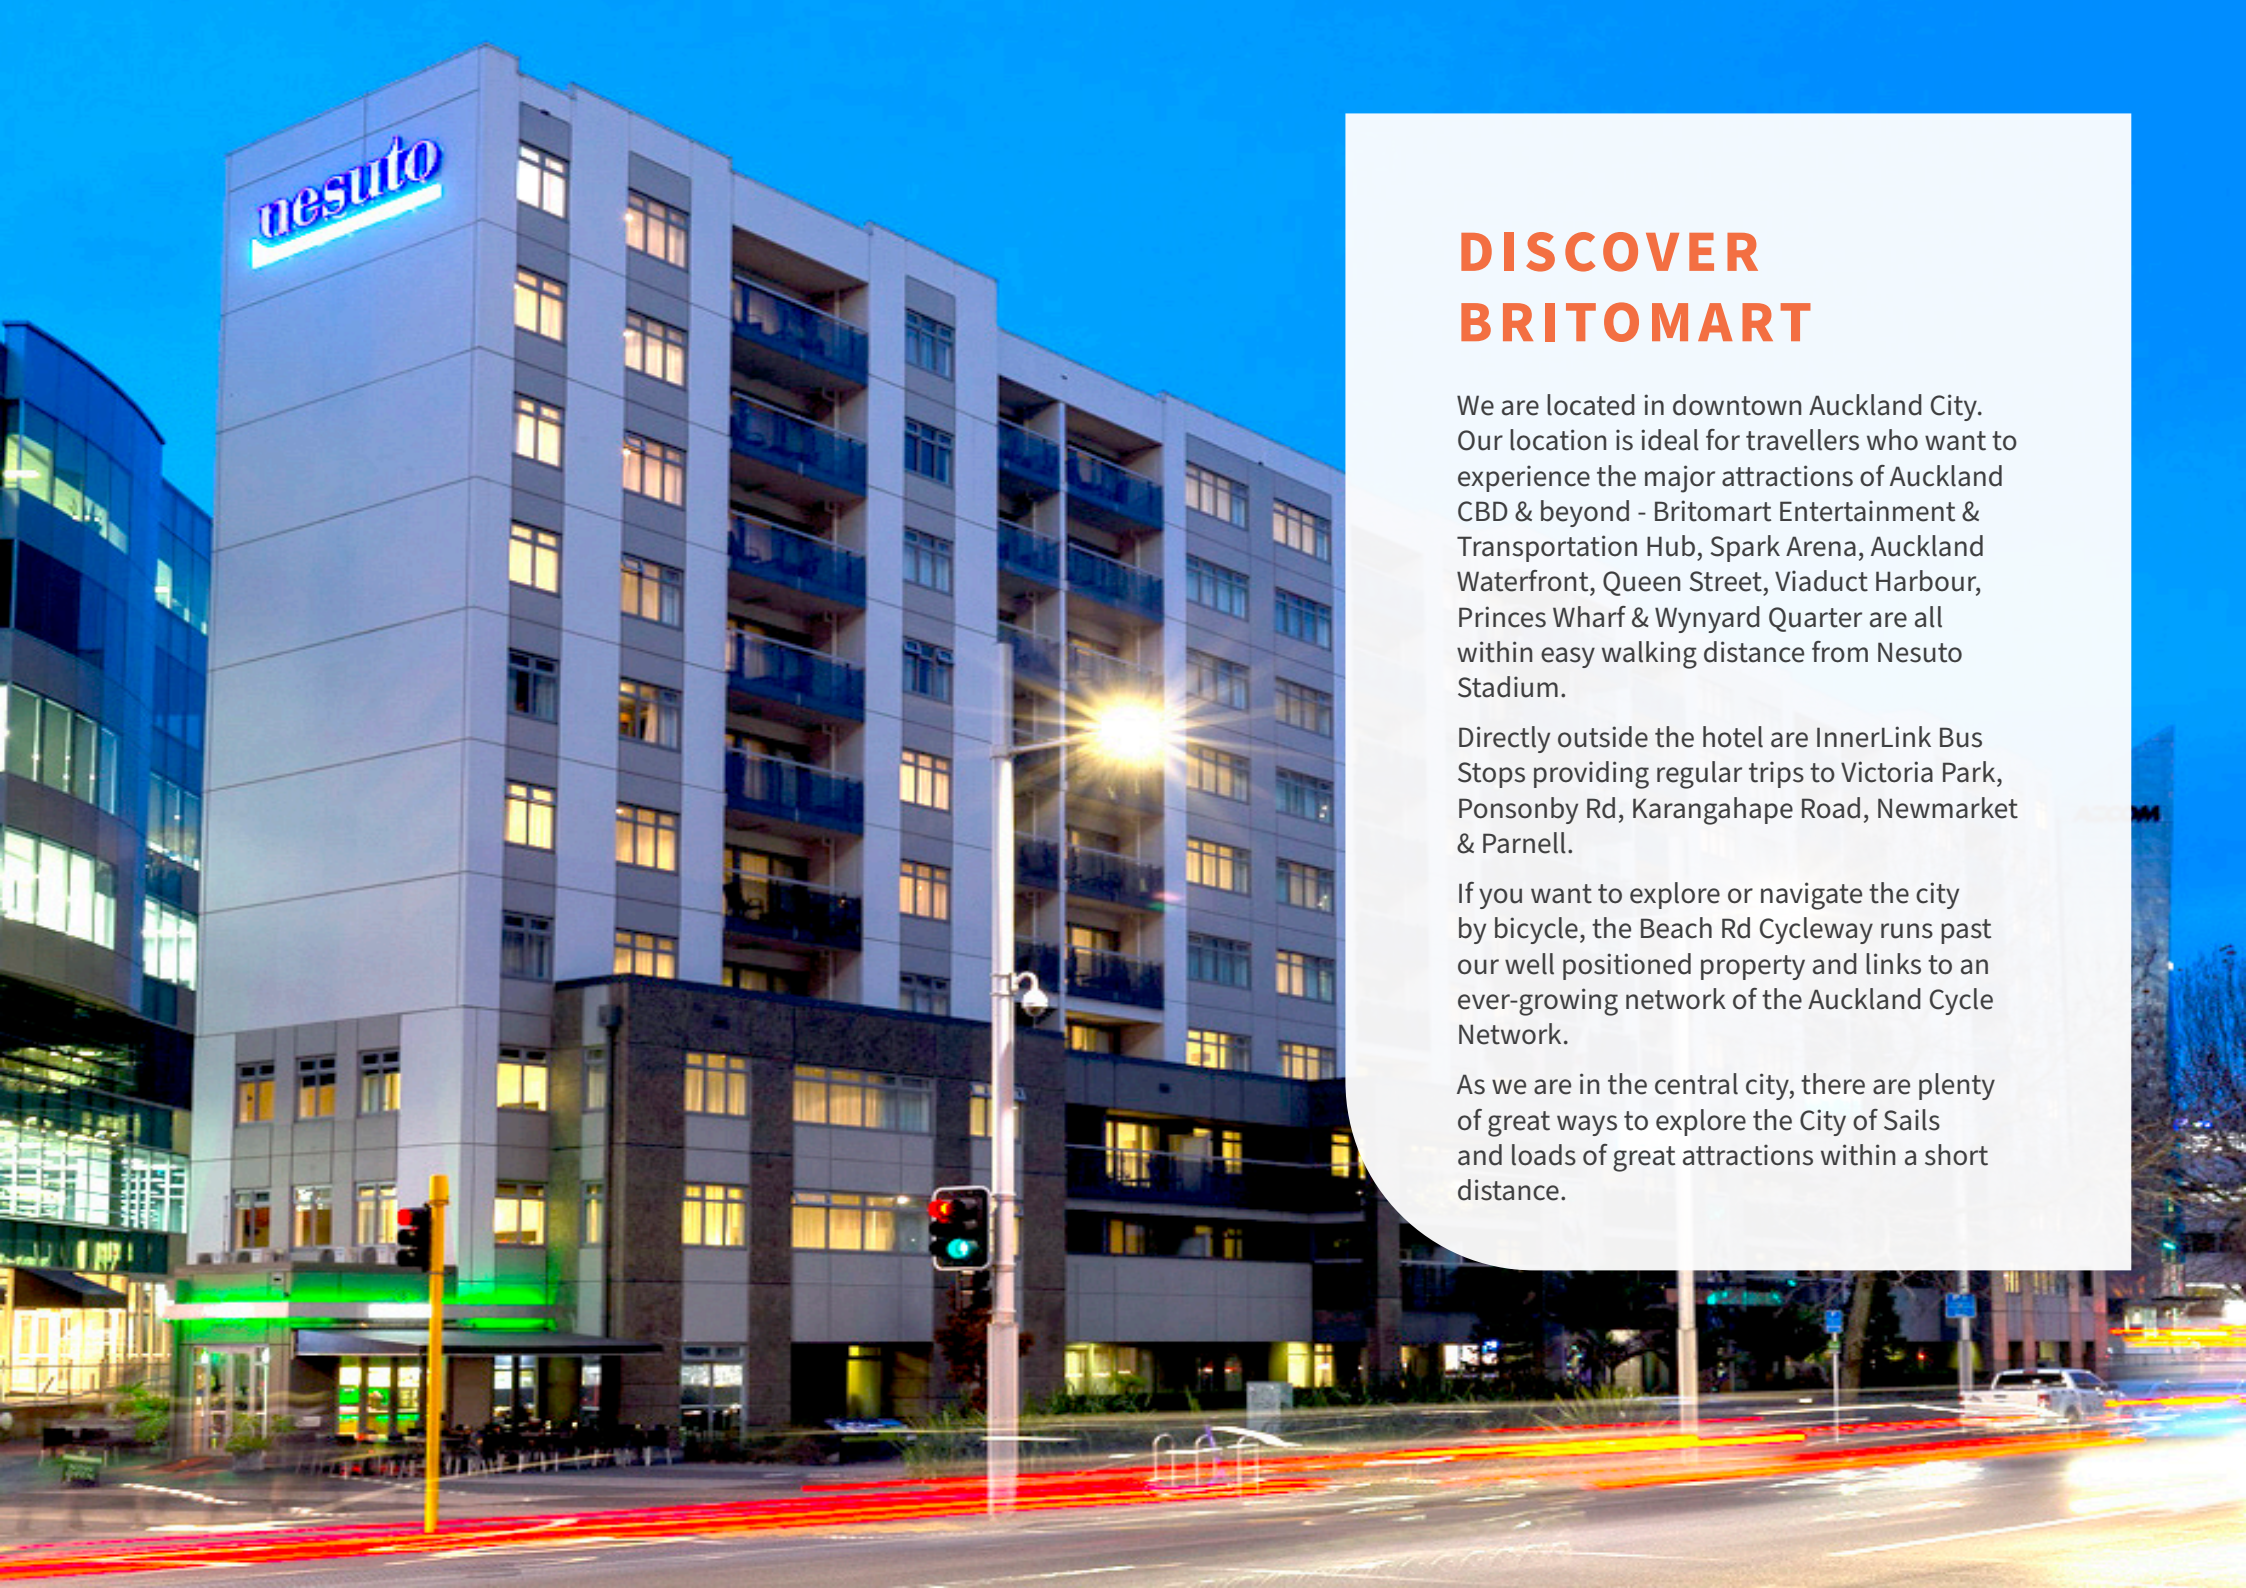

nesuto

DISCOVER BRITOMART

We are located in downtown Auckland City. Our location is ideal for travellers who want to experience the major attractions of Auckland CBD & beyond - Britomart Entertainment & Transportation Hub, Spark Arena, Auckland Waterfront, Queen Street, Viaduct Harbour, Princes Wharf & Wynyard Quarter are all within easy walking distance from Nesuto Stadium.