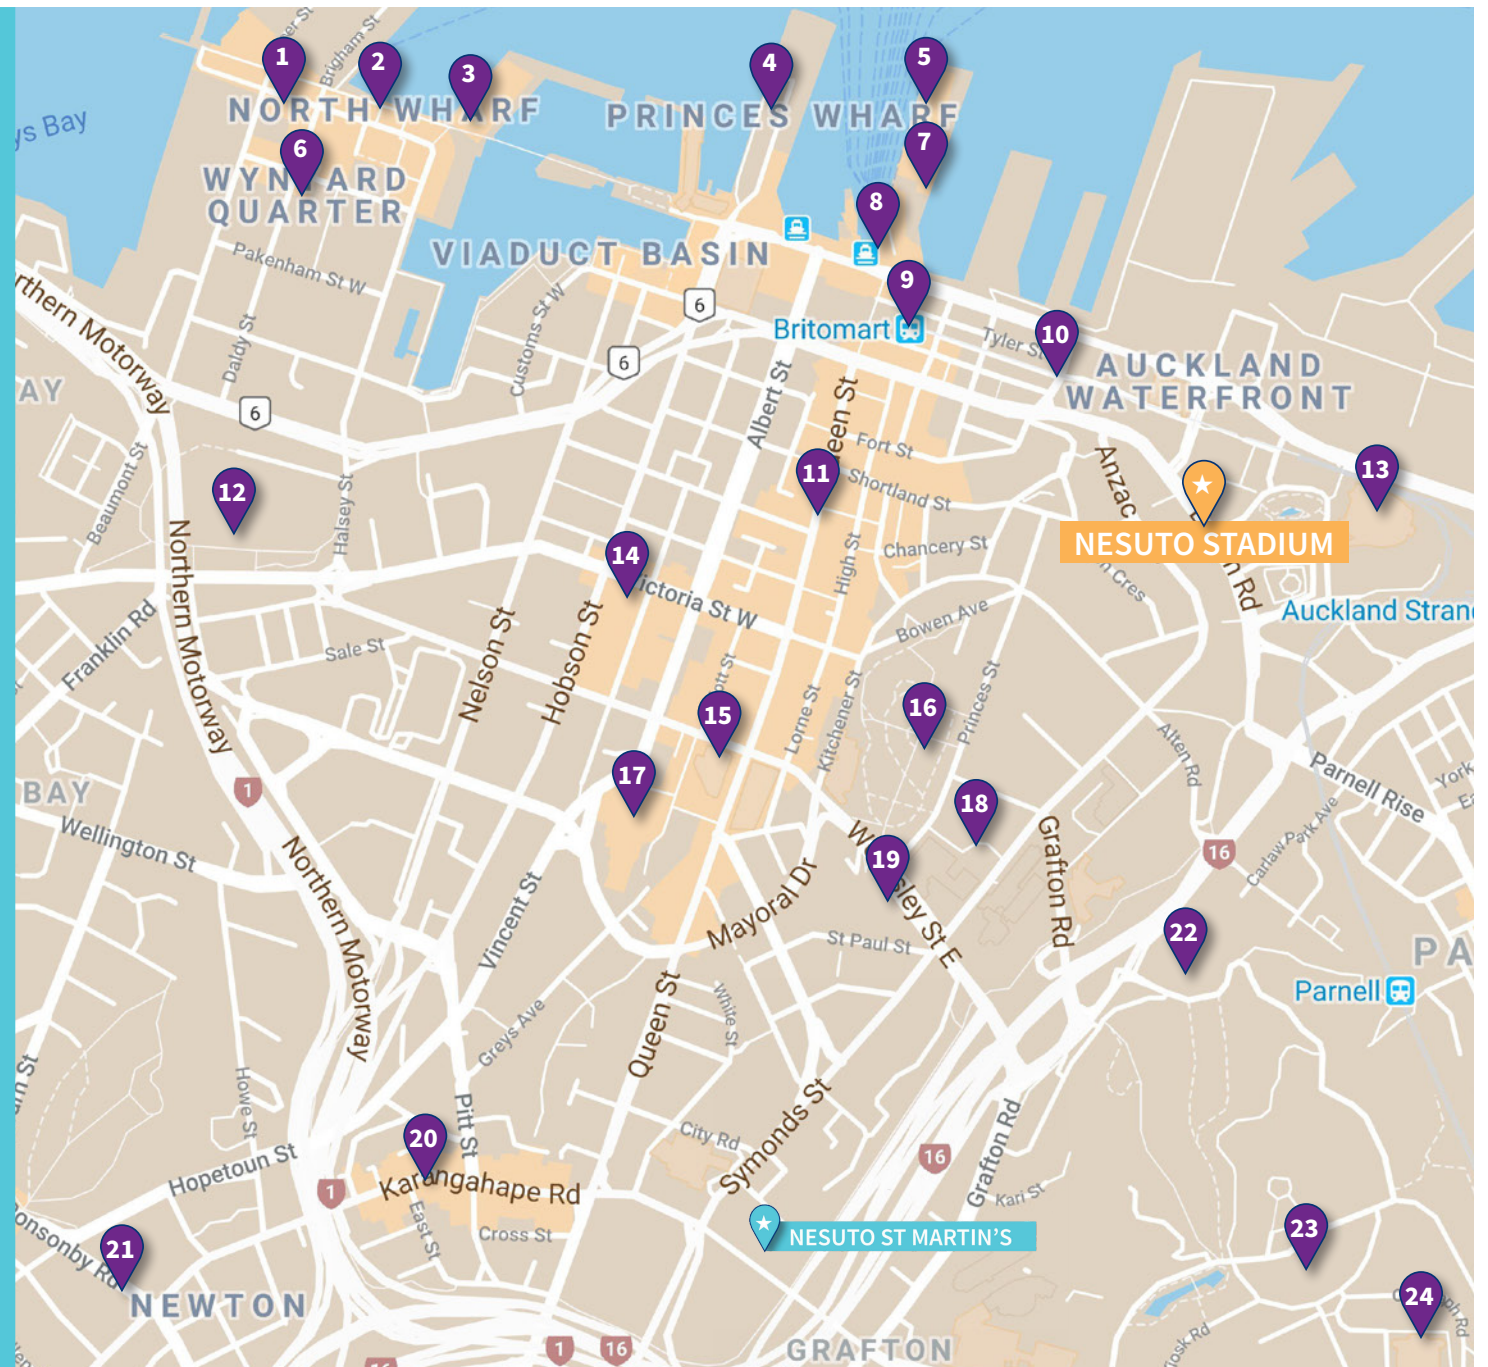

nesuto

DISCOVER BRITOMART

We are located in downtown Auckland City. Our location is ideal for travellers who want to experience the major attractions of Auckland CBD & beyond - Britomart Entertainment & Transportation Hub, Spark Arena, Auckland Waterfront, Queen Street, Viaduct Harbour, Princes Wharf & Wynyard Quarter are all within easy walking distance from Nesuto Stadium.

Directly outside the hotel are InnerLink Bus Stops providing regular trips to Victoria Park, Ponsonby Rd, Karangahape Road, Newmarket & Parnell.

If you want to explore or navigate the city by bicycle, the Beach Rd Cycleway runs past our well positioned property and links to an ever-growing network of the Auckland Cycle Network.

As we are in the central city, there are plenty of great ways to explore the City of Sails and loads of great attractions within a short distance.

NESUTO STADIUM & SURROUNDS

1. Silo Park
2. North Wharf
3. Viaduct Events Centre
4. Princes Wharf
5. Queens Wharf
6. Wynyard Quarter
7. Shed 10
8. Downtown Ferry Terminal
9. Britomart Transport Centre
10. Britomart Precinct
11. Queen Street
12. Victoria Park
13. Spark Arena
14. Sky Tower
15. The Civic
16. Albert Park
17. Aotea Centre
18. The University of Auckland
19. Auckland University of Technology
20. Karangahape Road (K' Road)
21. Ponsonby Road
22. Manuka Doctor Arena
23. Auckland Domain
24. Auckland War Memorial Museum