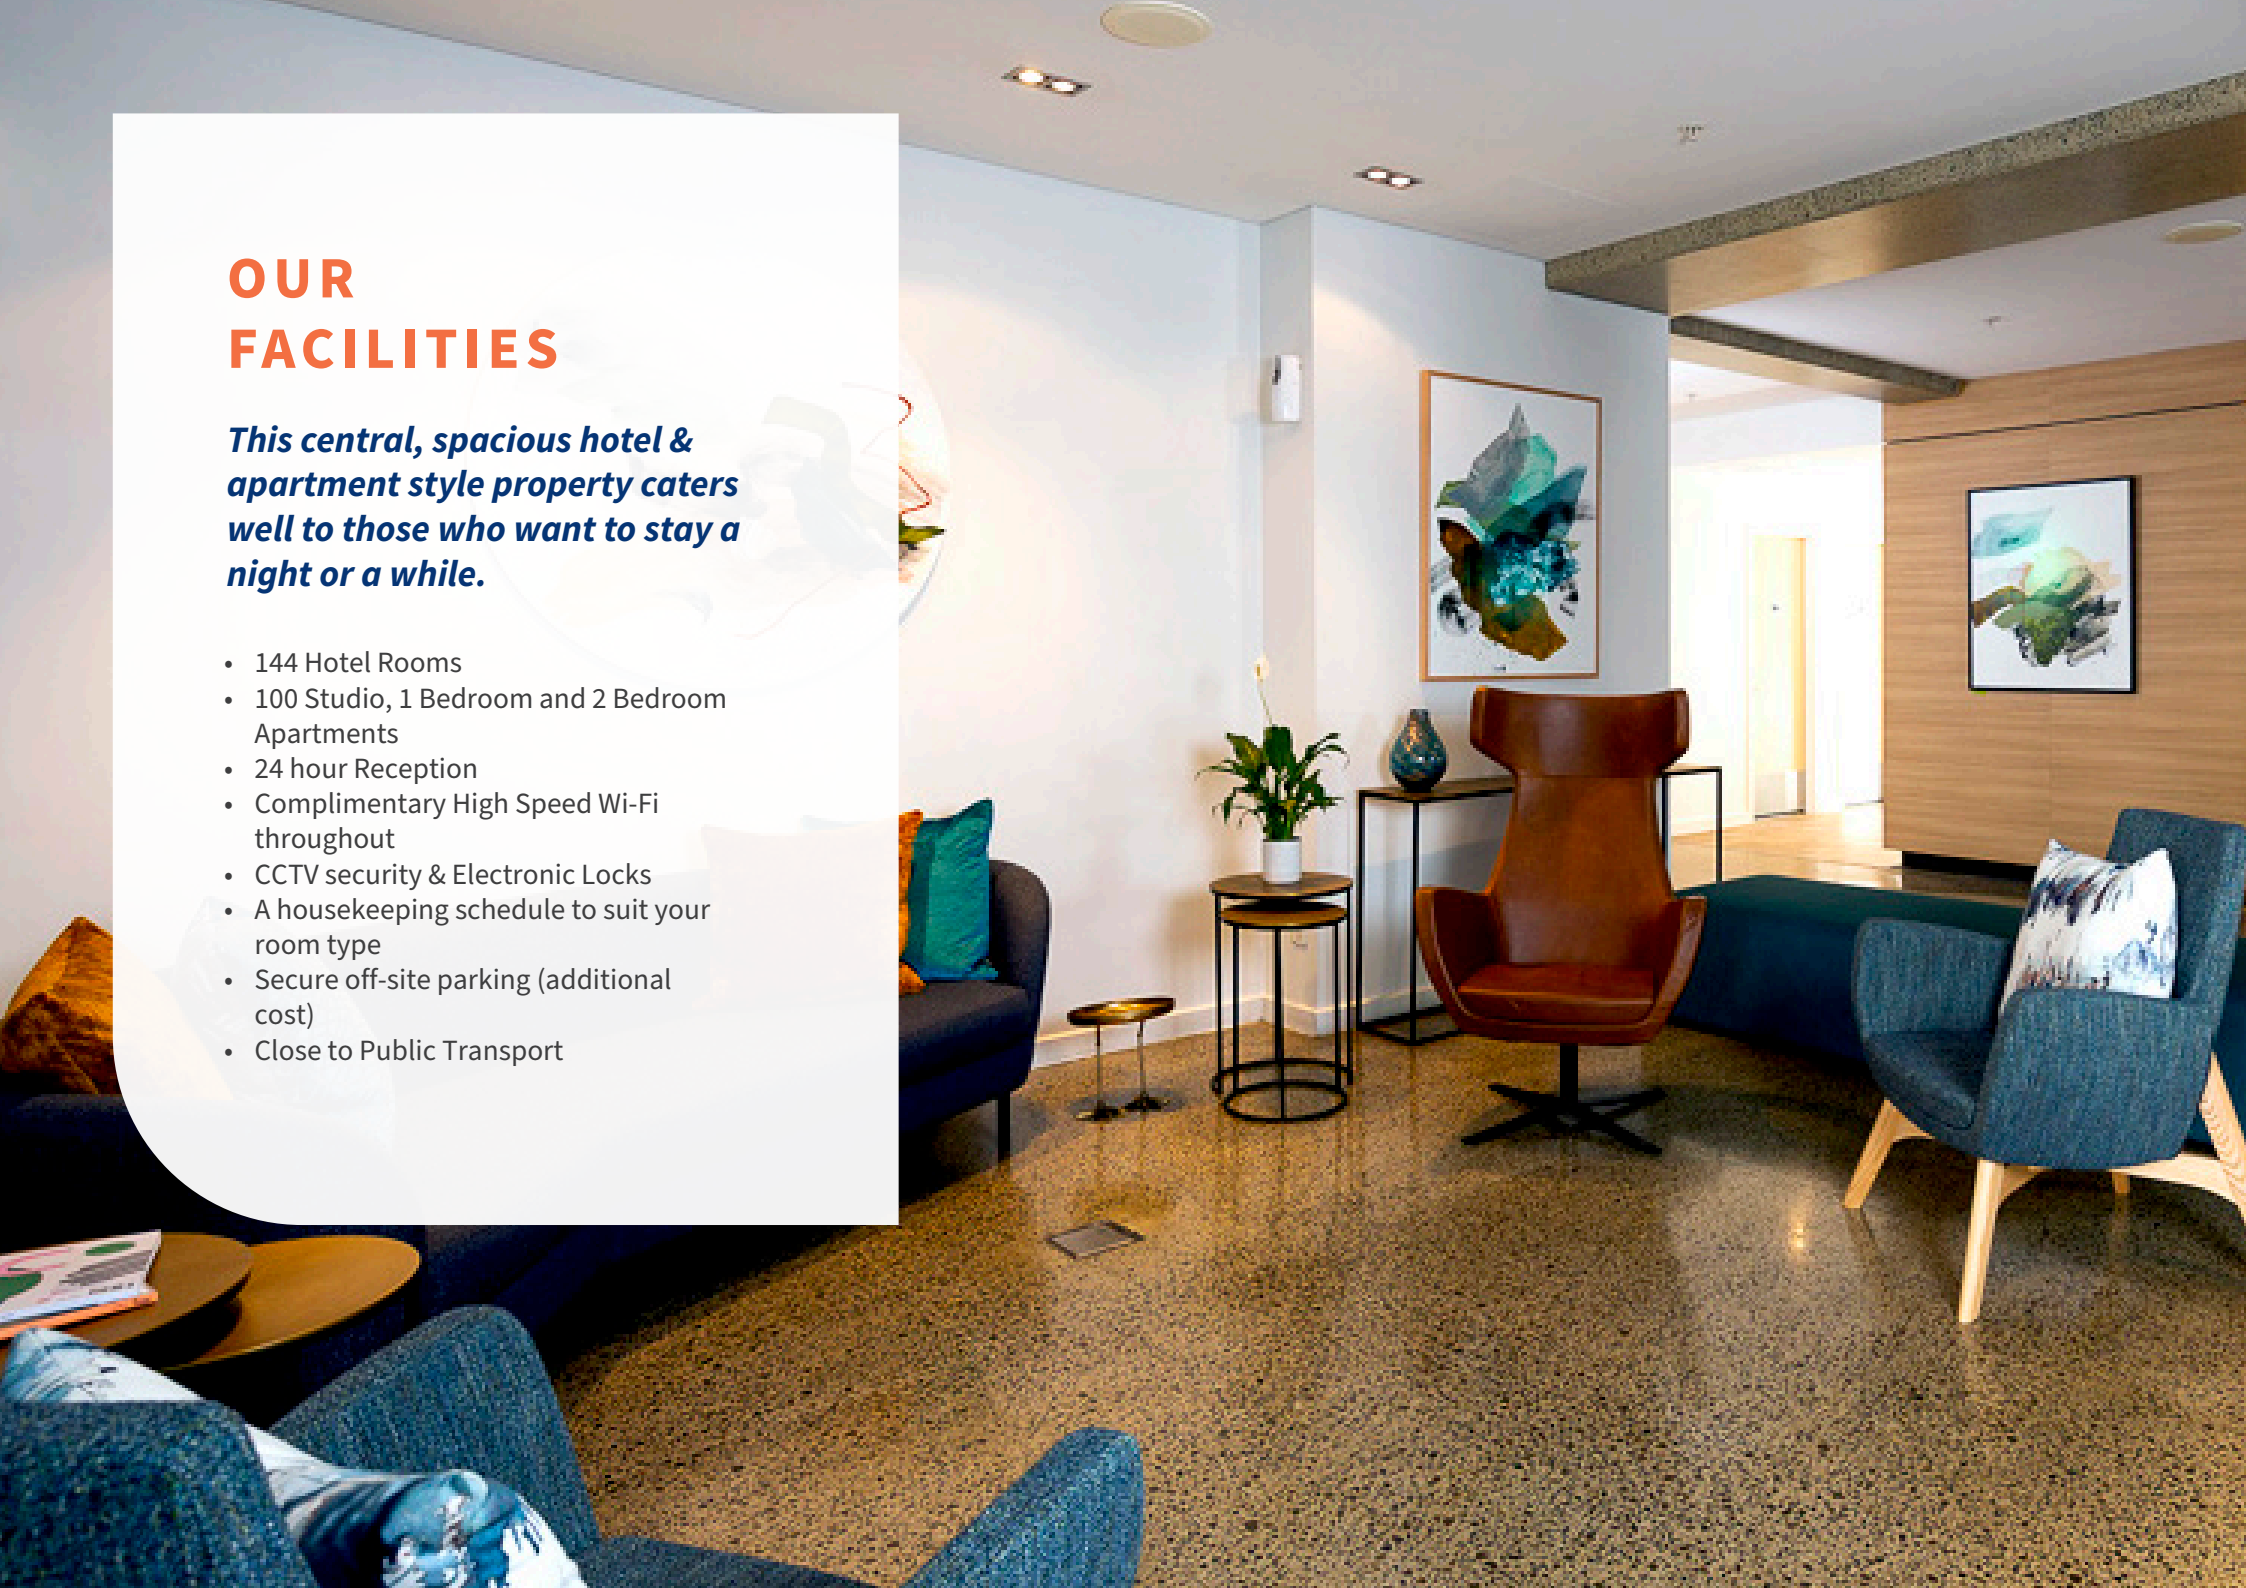

Each one of our 144 hotel rooms offer Queen/ King bed, complimentary high speed internet, a desk, USB charging ports, 50 inch Smart TV with Netflix streaming capability, independent air conditioning, in-room safe, and tea and coffee facilities.

Each of our 100 apartments feature full kitchen facilities, a washing machine and dryer in every apartment bathroom, independent air conditioning, and many have a private outdoor balcony from which to enjoy views of the Auckland cityscape.

OUR FACILITIES

This central, spacious hotel & apartment style property caters well to those who want to stay a night or a while.

- 144 Hotel Rooms
- 100 Studio, 1 Bedroom and 2 Bedroom Apartments
- 24 hour Reception
- Complimentary High Speed Wi-Fi throughout
- CCTV security & Electronic Locks
- A housekeeping schedule to suit your room type
- Secure off-site parking (additional cost)
- Close to Public Transport