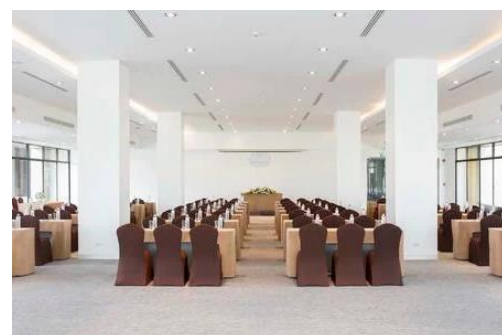

Opening Hours

06.00 - 22.00 hrs. (Last order 21.30 hrs.)

Splash Restaurant

A unique setting with stylish modern interior design located on ground floor adjacent to a swimming pool serve all-day dining with an international twist for lunch and dinner.

Opening Hours

06.00 - 22.00 hrs. (Last order 21.30 hrs.)

Weddings

Celebrate your special day with Eastin Thana City Golf Resort Bangkok

Let our team of professionals create a uniquely memorable and personal wedding for you and your guests. Whether you dream of a grand gala affair or a more intimate gathering, we invite you to explore all the possibilities for your perfect day. Enquire about our romantic wedding venues and packages.

Conferences & Events

Eastin Thana City Golf Resort offers a range of venues in Thana City Country Club suitable to host a wide variety of events including, conferences, meetings, social gatherings and more. All our facilities are fully equipped with cutting edge audio visual and other equipment for perfect events. Our experienced team can plan and organise your event with the right choice of menu to suit your individual requirements to guarantee a successful and productive occasion.