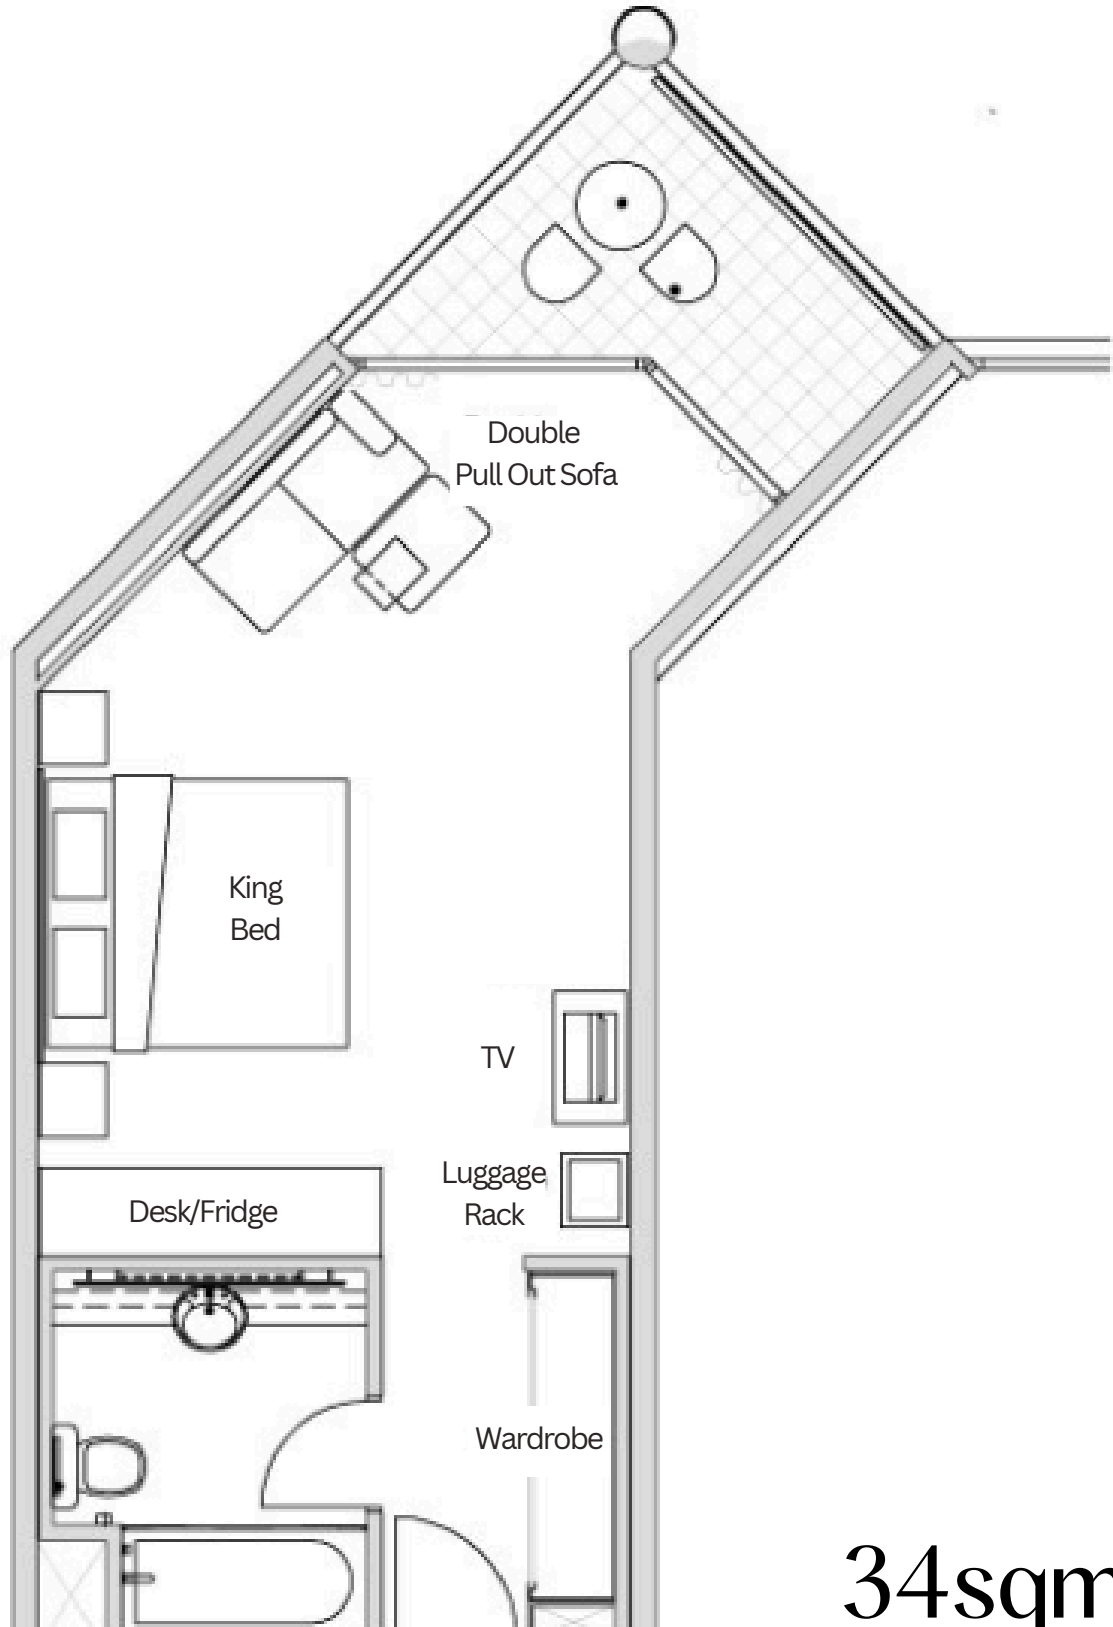

AMORA
RIVERWALK MELBOURNE

FLOOR PLAN

Courtyard King Room

34sqm