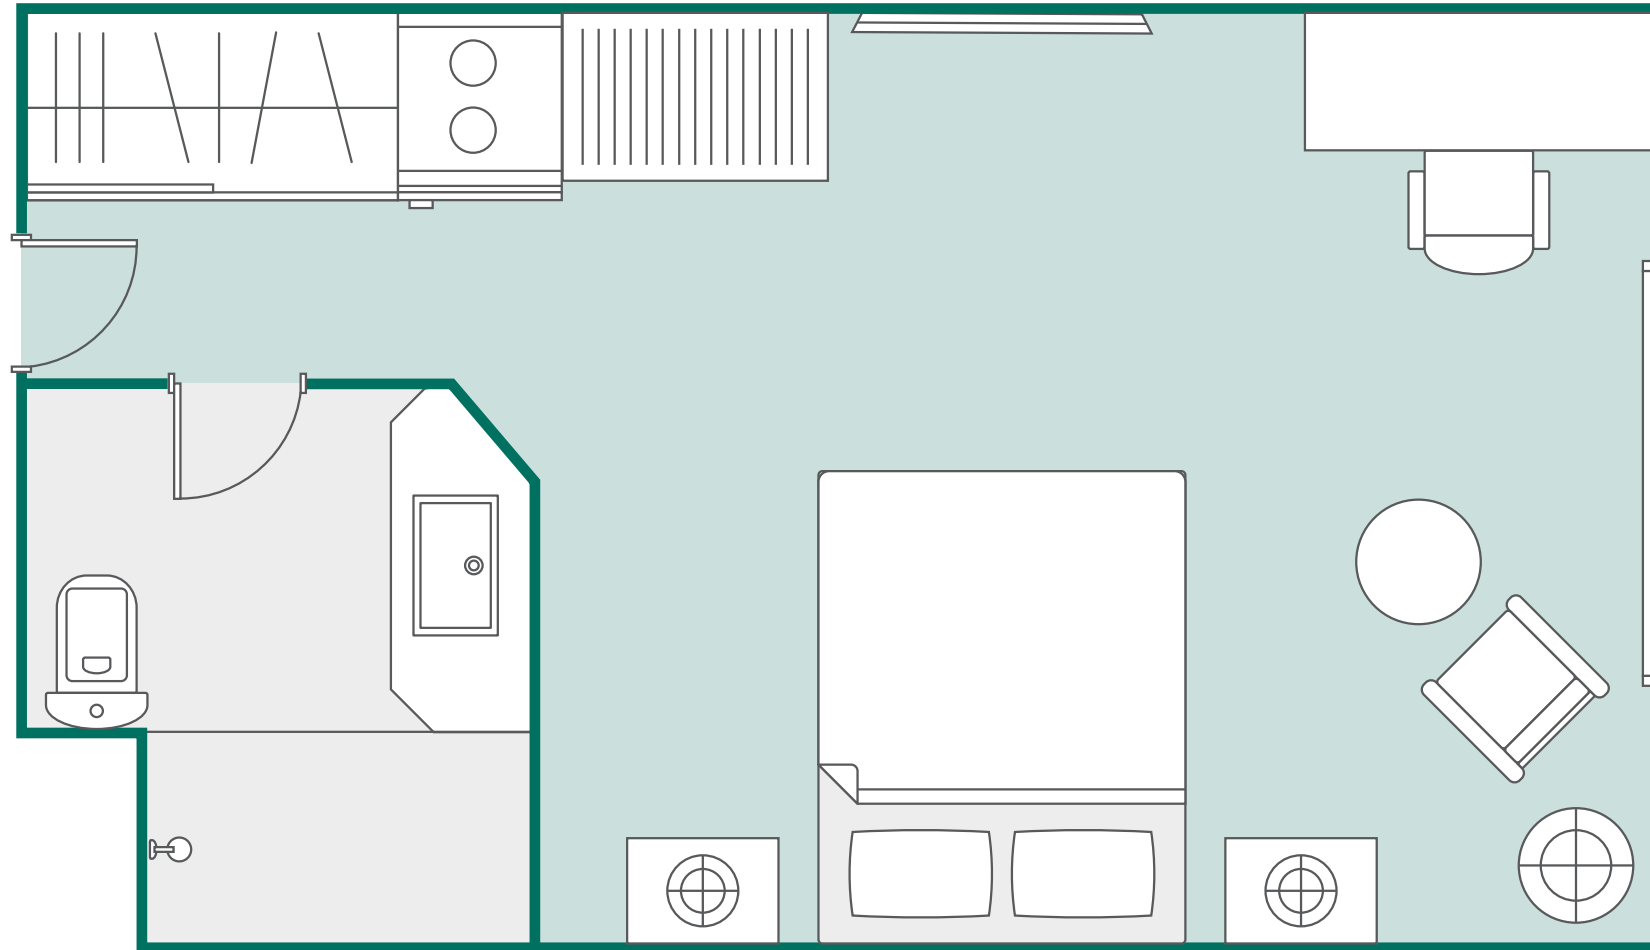

SUNWAY HOTEL GEORGETOWN - DELUXE KING ROOM

Room Size: 28 sqm

All room layout plans contained herein are for reference only and shall not constitute any warranty whether expressly or implicitly. The room layout plans used are for illustrative and general indication purpose only and are not intended to express the specific layouts and dimensions of the hotel's guestrooms. Each room layout serves only as guidance and do not necessarily represent the final and/or the assigned guestroom.