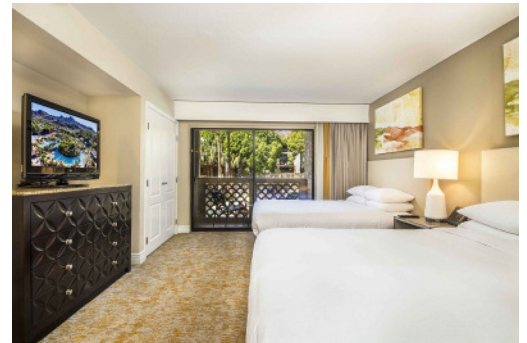

HOLE-IN-THE-WALL

For down home western mesquite-grilled fare, visit Hole-in-the-Wall, where you can catch a fiery Arizona sunset on the patio or enjoy some grub in the authentic dining room.

Open seasonally and based on occupancy. Call Concierge for hours of operation.