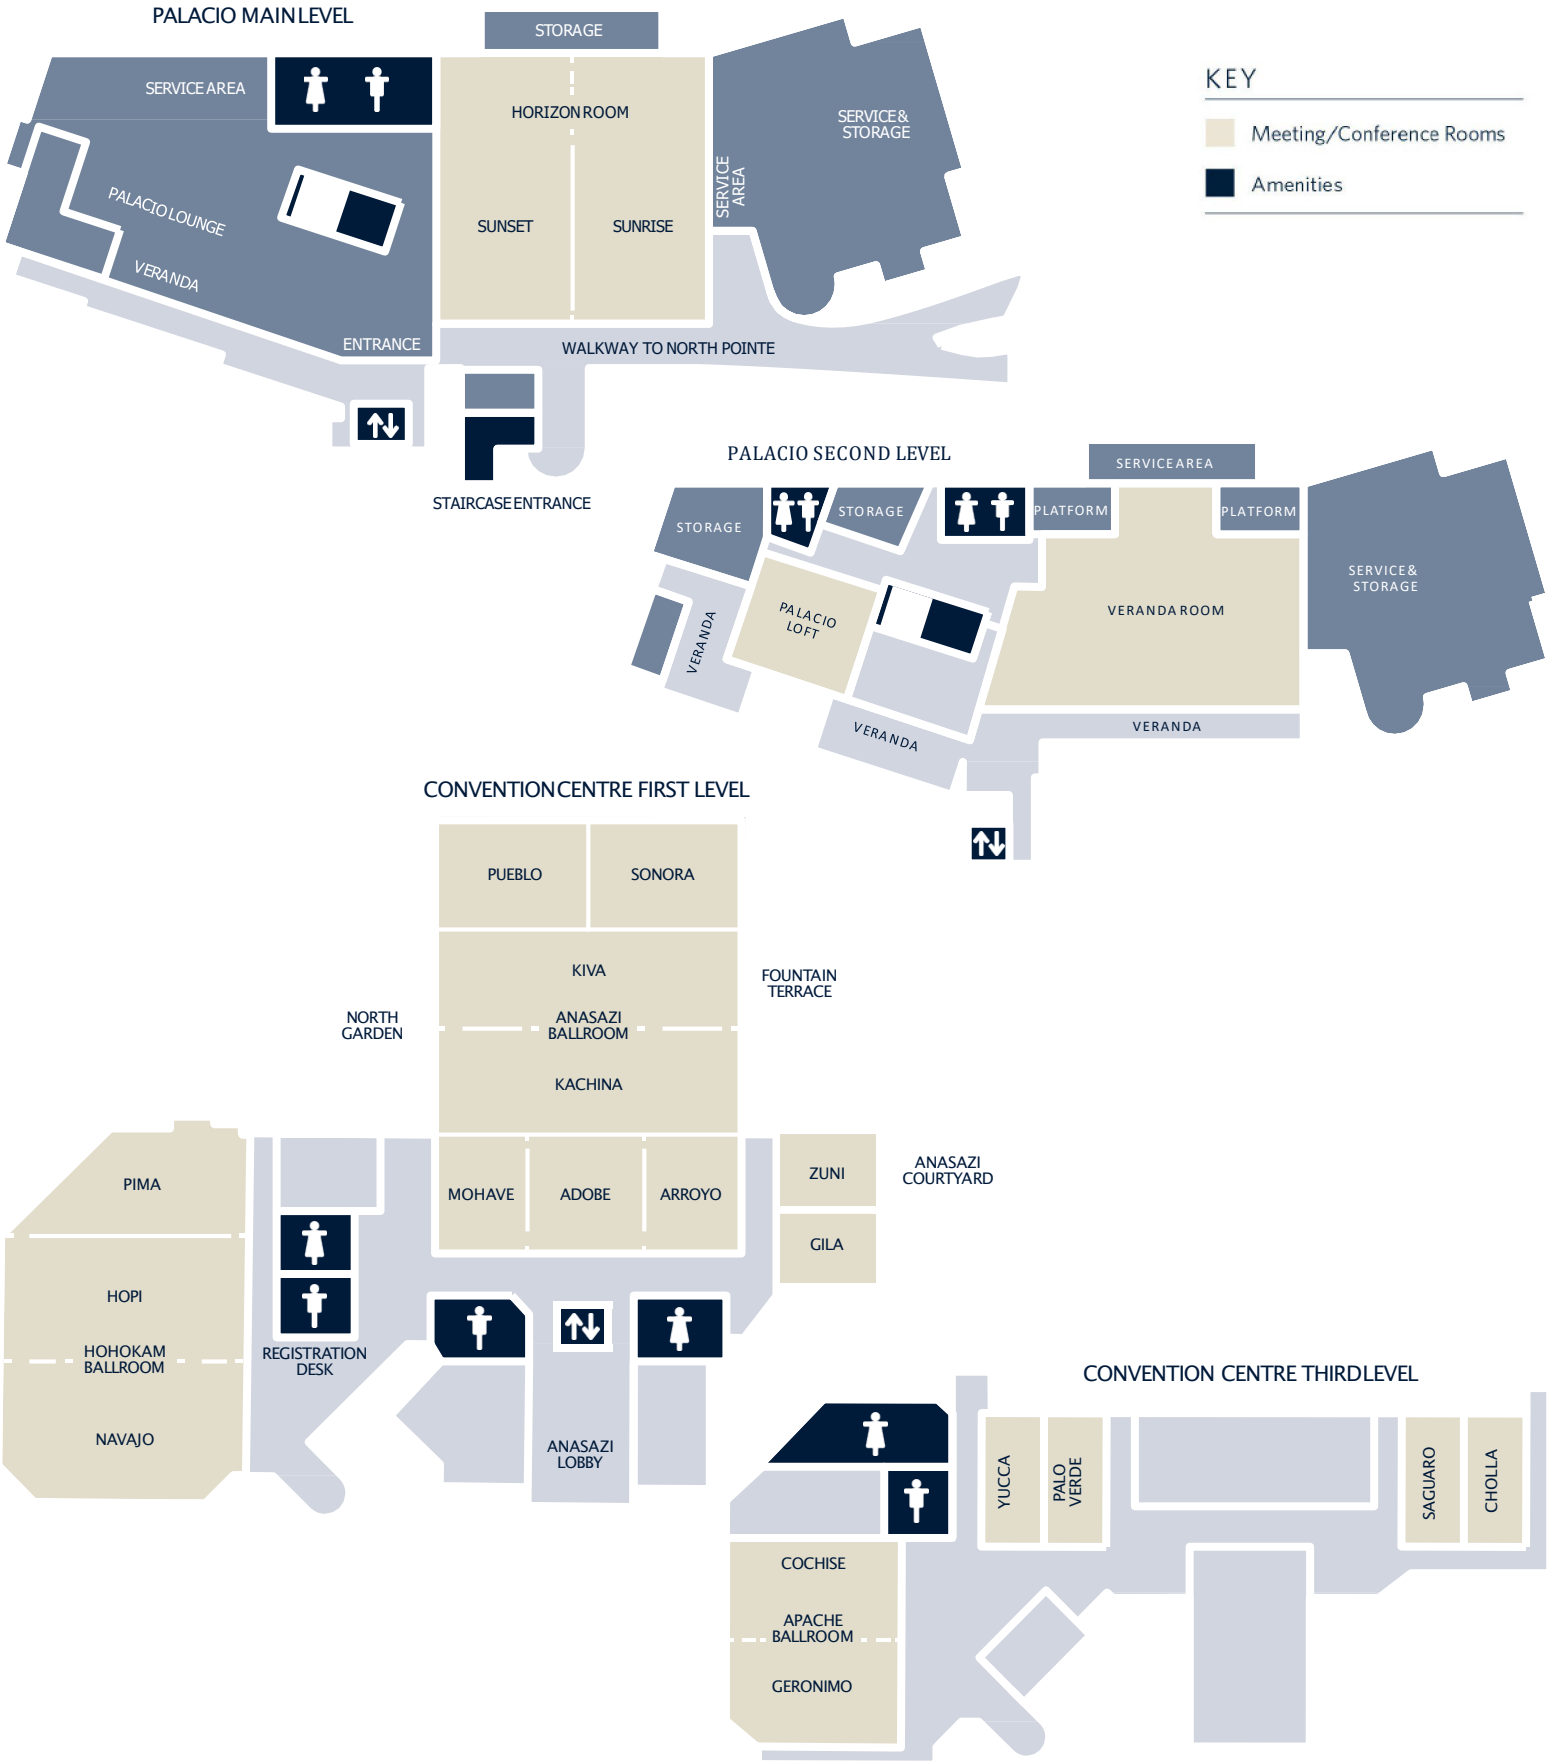

For down home western mesquite-grilled fare, visit Hole-in-the-Wall, where you can catch a fiery Arizona sunset on the patio or enjoy some grub in the authentic dining room.

Open seasonally and based on occupancy. Call Concierge for hours of operation.

CONFERENCE & EVENT ROOMS

CONFERENCE & EVENT ROOMS

CAPACITIES & DIMENSIONS

GROUND LEVEL	L x W x H	Square Feet	Classroom	Theatre	Conference	Banquet	Reception
Anasazi Ballroom	122 x 80 x 15'	9,760	570	1,020	N/A	800	1,000
Mohave	20 x 30 x 15'	600	32	56	22	40	66
Adobe and Arroyo	60 x 30 x 15'	1,800	96	160	N/A	140	125
Kachina	80 x 31 x 15'	2,480	168	210	N/A	200	250
Kachina and Kiva	80 x 62 x 15'	4,960	336	500	N/A	400	500
Pueblo or Sonora (each)	30 x 40 x 15'	1,200	64	100	22	90	100
Zuni or Gila (each)	19 x 36 x 12'	684	36	60	22	50	50
Hohokam Ballroom	77 x 108 x 18'	8,316	476	900	N/A	610	800
Navajo	77 x 40 x 18'	3,080	204	260	N/A	210	250
Hopi	77 x 38 x 18'	2,926	208	260	N/A	180	250
Pima	77 x 30+ x 18'	2,310	96	160	N/A	120	150
THIRD LEVEL							
Apache Ballroom	64 x 56 x 10'	3,584	236	350	N/A	240	325
Cochise	34 x 56 x 10'	1,904	110	168	N/A	120	150
Geronimo	30 x 56 x 10'	1,680	104	144	N/A	120	150
Yucca and Palo Verde	40 x 40 x 12'	1,600	96	160	N/A	120	140
Saguaro or Cholla (each)	40 x 20 x 12'	800	48	80	22	60	70
PALACIO - Multi-level vaulted venue (ceiling heights listed are minimum heights)							
Palacio Lounge	45 x 34 x 9'	1,530	N/A	70	N/A	120	180
Veranda Room - Main	35 x 43 x 10'	1,505	100	150	50	120	150
Palacio Loft	25 x 25 x 9'	625	30	50	28	40	50
Horizon Room	45 x 46 x 9'	2,162	112	170	N/A	120	140
Sunrise or Sunset (each)	47 x 23 x 9'	1,081	56	85	22	60	70
SOUTH POINTE - Six Meeting Rooms							
Sedona 1 -4 / Phoenix 1 -2 (each)	18 x 33 x 8'	594	30	56	22	30	40
Ambassador Suites	18 x 19 x 8'	342	N/A	N/A	10	N/A	20
OUTDOOR EVENT SPACE							
Anasazi Courtyard		8,000				600	800
Fountain Terrace		1,200				100	120
North Garden		1,000				80	100
Tombstone		4,000				300	400