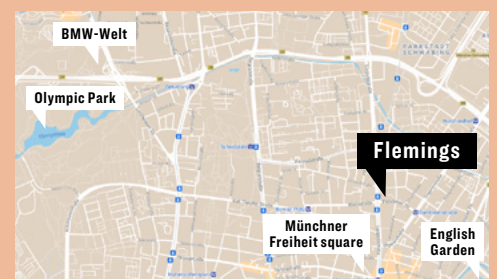

32 parking spaces in underground car park for a fee / 2 electric charging stations (Tesla-compatible) / bike rental / storage for e-bikes, bicycles, motorbikes and scooters in the hotel / Potsdamer Str. tram stop right in front of hotel

Distances

English Garden 1 km / Olympic Park 2.5 km / BMW-Welt 3 km / Marienplatz 4 km / central train station 4.5 km / MOC München 6 km / Allianz Arena 7.5 km / exhibition and congress centre 10 km / international airport (MUC) 33 km