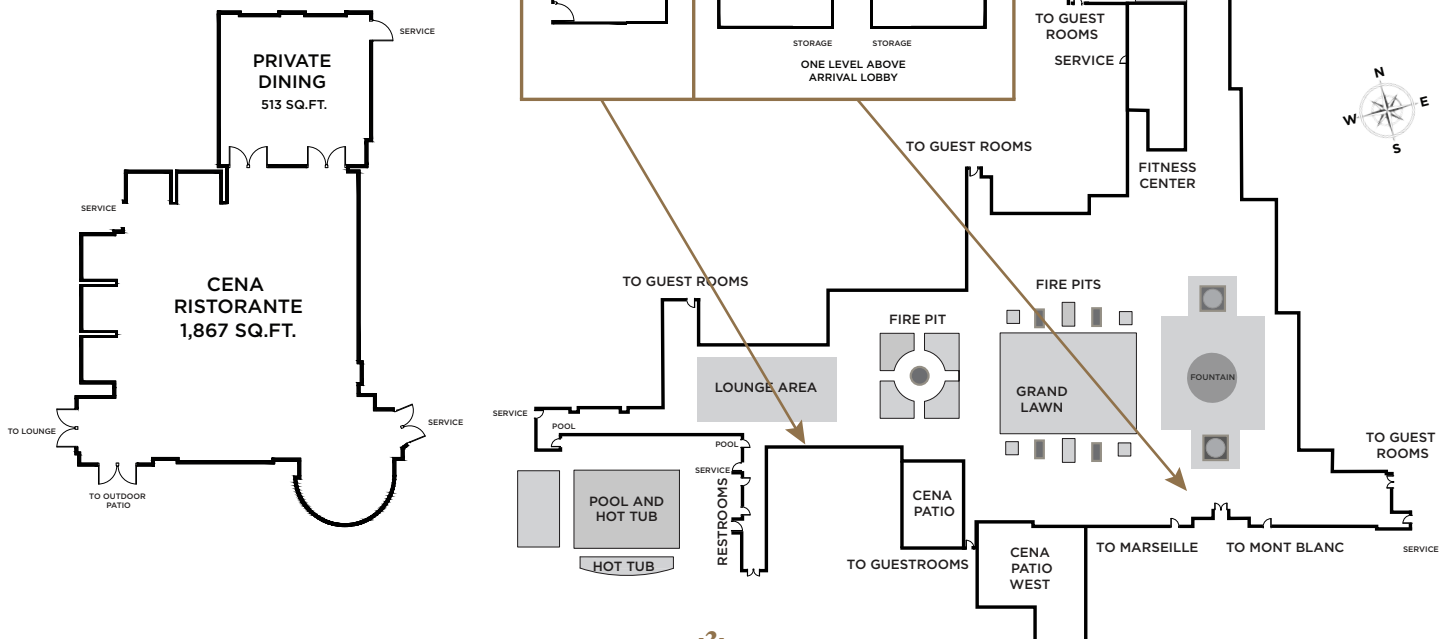

CHATEAUX EVENT CENTER	DIMENSIONS (FT)		SIZE (FT)	HIGH POINT	RECEPTION	THEATER	BANQUET ROUNDS	CLASSROOM	HOLLOW SQUARE	U-SHAPE	CONFERENCE BOARDROOM	EXHIBIT TABLES
	Depth	Width										
Impressionist Ballroom	47	141	6,627	11	600	660	516	384	-	-	-	70
Prefunction Foyer	106	168	3,634	-	400	-	-	-	-	-	-	10
Monet	47	46	2,161	11	220	200	156	112	56	40	-	22
Renoir	47	54	2,538	11	250	220	192	160	64	52	-	24
Degas	47	41	1,927	11	190	170	144	80	48	36	-	16
Event Rooms												
Courchevel	25	26	650	8	40	40	36	32	32	24	-	7
Mt. Blanc	18	29	522	8	40	40	36	20	24	20	24	6
Marseille	18	29	522	8	40	40	36	20	24	20	24	6
Chamonix	31	16	526	8	35	40	30	24	24	20	24	6
Artist Den	12.8	10.8	135	8	-	-	10	-	-	-	10	-
Cena	53	50	1,867	8	200	50	100	30	32	28	-	-
Private Dining Room	23	22	513	8	44	40	36	24	24	20	-	-
Suites	-	-	800	-	30	-	-	-	10	10	-	-
Outdoor Venues												
Courtyard	-	-	12,000	-	250	-	200	-	-	-	-	-
Grand Lawn	55	47	2,585	-	250	-	200	-	-	-	-	-
Chamonix Patio	20	35	700	-	40	-	30	-	-	-	-	-
Cena Patio West	25	58	1,358	-	100	-	80	-	-	-	-	-

BALLROOM EVENT SPACE

EVENT ROOMS

OUTDOOR & DINING SPACE

The Chateaux Deer Valley
Stein Eriksen Lodge
Property Map

- ① ARRIVAL LOBBY
- ② OLYMPIC BALLROOM (MAIN LEVEL)
- ③ STEIN ERIKSEN BALLROOM (UPPER LEVEL)
- ④ FREESTYLE THEATER
- ⑤ FLAGSTAFF MOUNTAIN DECK
- ⑥ CONCIERGE
- ⑦ ODIN & VALHALLA
- ⑧ ODIN DECK
- ⑨ FIRST TRACKS KAFFE (LOWER LEVEL)
- ⑩ CHAMPIONS CLUB & PLAZA (POOL LEVEL)
- ⑪ ODIN LAWN
- ⑫ SPA & FITNESS CENTER
- ⑬ FLAGSTAFF ROOM
- ⑭ FLAGSTAFF ROOM DECK
- ⑮ STEIN SPORT (LOWER LEVEL)

- ⑯ ARRIVAL LOBBY
- ⑰ IMPRESSIONIST BALLROOM (LOWER LEVEL)
- ⑱ COURCHEVEL MEETING ROOM (LOWER LEVEL)
- ⑲ MARSEILLE (2ND LEVEL)
- ⑳ MONT BLANC (2ND LEVEL)
- ㉑ CHAMONIX AND PATIO (FIRST LEVEL)
- ㉒ FITNESS CENTER AND HOT TUB
- ㉓ OUTDOOR COURTYARD
- ㉔ SKI 'N SEE
- ㉕ CENA PATIO WEST