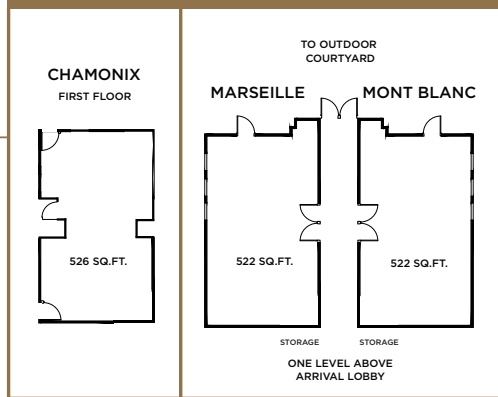

CHATEAUX EVENT CENTER	DIMENSIONS (FT)		SIZE (FT)	HIGH POINT	RECEPTION	THEATER	BANQUET ROUNDS	CLASSROOM	HOLLOW SQUARE	U-SHAPE	CONFERENCE BOARDROOM	EXHIBIT TABLES
	Depth	Width										
Impressionist Ballroom	47	141	6,627	11	600	660	516	384	-	-	-	70
Prefunction Foyer	106	168	3,634	-	400	-	-	-	-	-	-	10
Monet	47	46	2,161	11	220	200	156	112	56	40	-	22
Renoir	47	54	2,538	11	250	220	192	160	64	52	-	24
Degas	47	41	1,927	11	190	170	144	80	48	36	-	16
Event Rooms												
Courchevel	25	26	650	8	40	40	36	32	32	24	-	7
Mt. Blanc	18	29	522	8	40	40	36	20	24	20	24	6
Marseille	18	29	522	8	40	40	36	20	24	20	24	6
Chamonix	31	16	526	8	35	40	30	24	24	20	24	6
Artist Den	12.8	10.8	135	8	-	-	10	-	-	-	10	-
Cena	53	50	1,867	8	200	50	100	30	32	28	-	-
Private Dining Room	23	22	513	8	44	40	36	24	24	20	-	-
Suites	-	-	800	-	30	-	-	-	10	10	-	-
Outdoor Venues												
Courtyard	-	-	12,000	-	250	-	200	-	-	-	-	-
Grand Lawn	55	47	2,585	-	250	-	200	-	-	-	-	-
Chamonix Patio	20	35	700	-	40	-	30	-	-	-	-	-
Cena Patio West	25	58	1,358	-	100	-	80	-	-	-	-	-

BALLROOM EVENT SPACE

EVENT ROOMS

OUTDOOR & DINING SPACE

The Chateaux Deer Valley
Stein Eriksen Lodge
Property Map

- ① ARRIVAL LOBBY
- ② OLYMPIC BALLROOM (MAIN LEVEL)
- ③ STEIN ERIKSEN BALLROOM (UPPER LEVEL)
- ④ FREESTYLE THEATER
- ⑤ FLAGSTAFF MOUNTAIN DECK
- ⑥ CONCIERGE
- ⑦ ODIN & VALHALLA
- ⑧ ODIN DECK
- ⑨ FIRST TRACKS KAFFE (LOWER LEVEL)
- ⑩ CHAMPIONS CLUB & PLAZA (POOL LEVEL)
- ⑪ ODIN LAWN
- ⑫ SPA & FITNESS CENTER
- ⑬ FLAGSTAFF ROOM
- ⑭ FLAGSTAFF ROOM DECK
- ⑮ STEIN SPORT (LOWER LEVEL)

- ⑯ ARRIVAL LOBBY
- ⑰ IMPRESSIONIST BALLROOM (LOWER LEVEL)
- ⑱ COURCHEVEL MEETING ROOM (LOWER LEVEL)
- ⑲ MARSEILLE (2ND LEVEL)
- ⑳ MONT BLANC (2ND LEVEL)
- ㉑ CHAMONIX AND PATIO (FIRST LEVEL)
- ㉒ FITNESS CENTER AND HOT TUB
- ㉓ OUTDOOR COURTYARD
- ㉔ SKI 'N SEE
- ㉕ CENA PATIO WEST