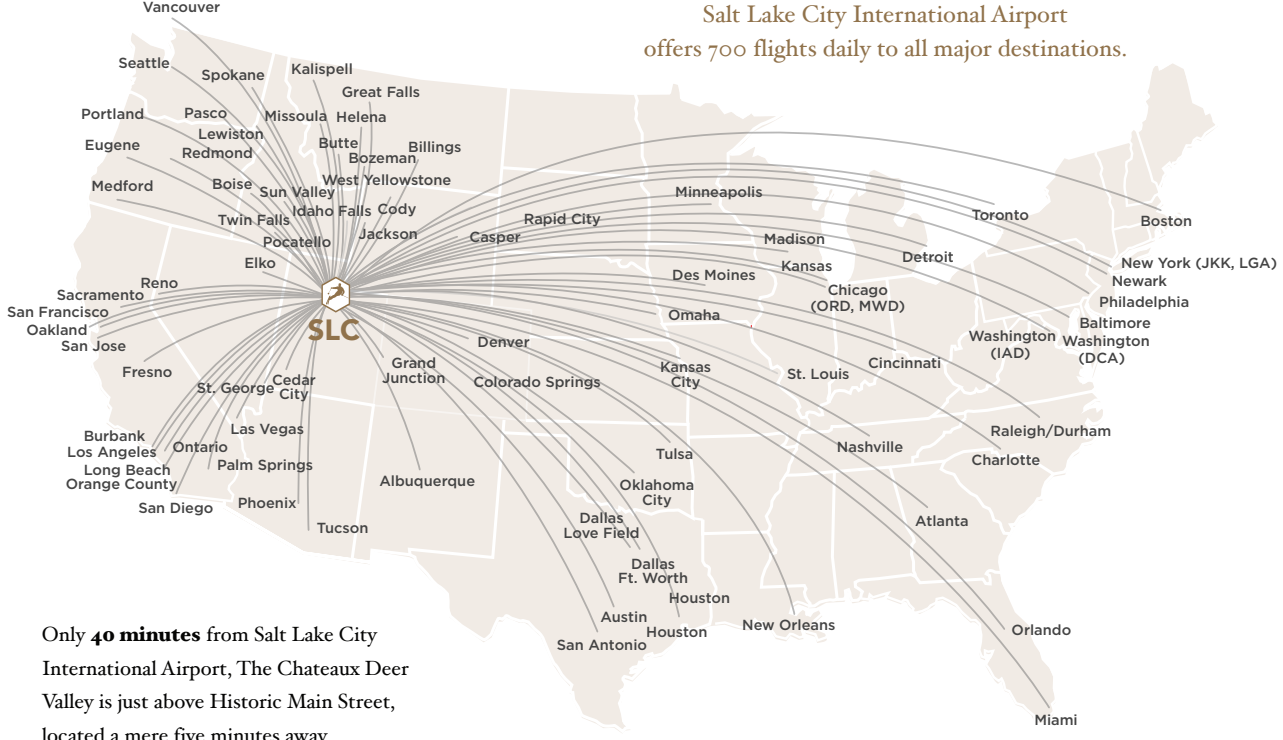

Year-Round Activities

- Art Galleries
- Art & Film Festivals
- Bobsledding
- High West Distillery Tour
- Outlet & Boutique Shopping
- Park City Gallery Stroll
- Spa Treatments
- Team Building
- Wine Tasting

THE BEST SNOW

THE OLYMPIC PARK

Deer Valley | Park City Area Map

At The Epicenter Of Business & Leisure

Salt Lake City International Airport
offers 700 flights daily to all major destinations.

Only **40 minutes** from Salt Lake City International Airport, The Chateaux Deer Valley is just above Historic Main Street, located a mere five minutes away.