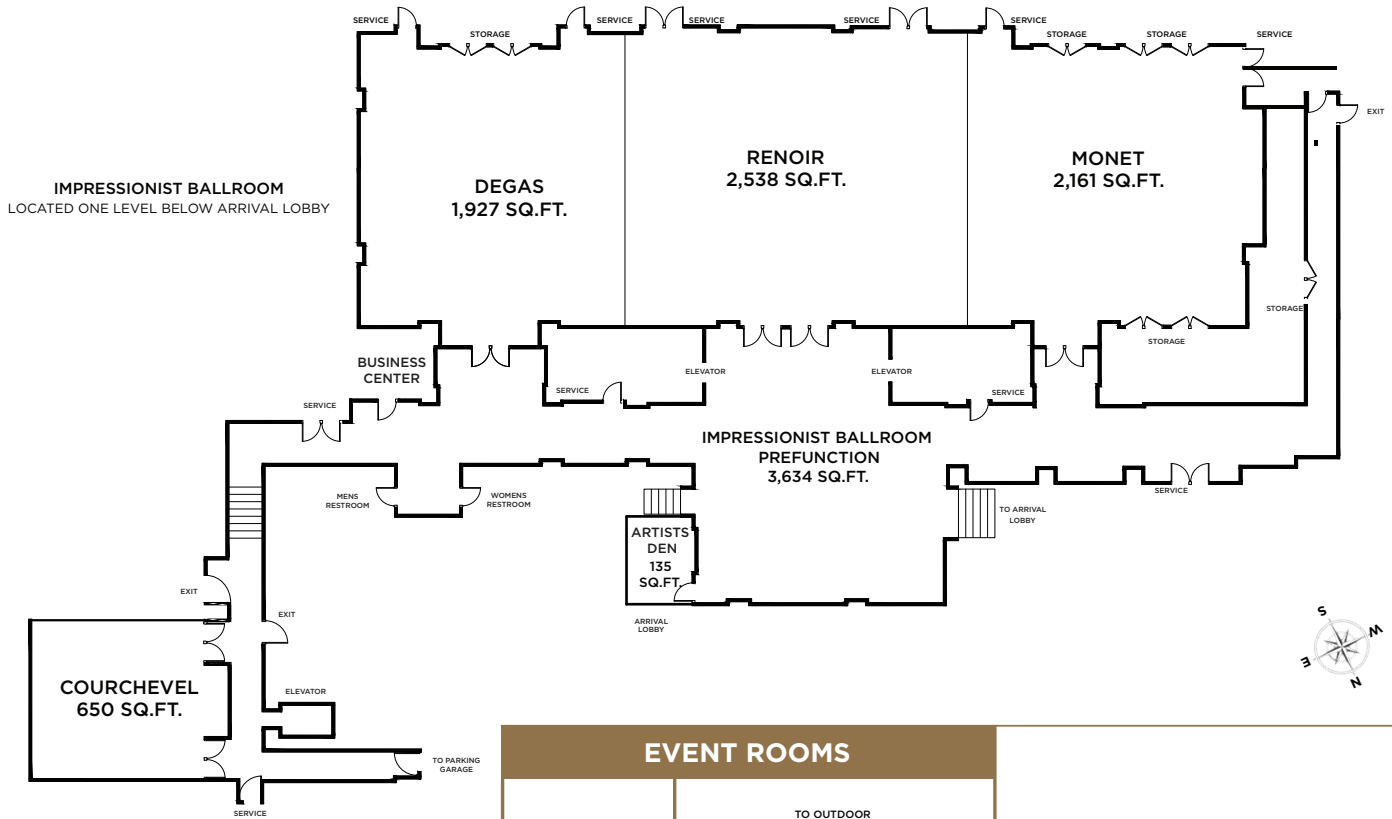

CHATEAUX EVENT CENTER	DIMENSIONS (FT)		SIZE (FT)	HIGH POINT	RECEPTION	THEATER	BANQUET ROUNDS	CLASSROOM	HOLLOW SQUARE	U-SHAPE	CONFERENCE BOARDROOM	EXHIBIT TABLES
	Depth	Width										
Impressionist Ballroom	47	141	6,627	11	600	660	516	384	-	-	-	70
Prefunction Foyer	106	168	3,634	-	400	-	-	-	-	-	-	10
Monet	47	46	2,161	11	220	200	156	112	56	40	-	22
Renoir	47	54	2,538	11	250	220	192	160	64	52	-	24
Degas	47	41	1,927	11	190	170	144	80	48	36	-	16
Event Rooms												
Courchevel	25	26	650	8	40	40	36	32	32	24	-	7
Mt. Blanc	18	29	522	8	40	40	36	20	24	20	24	6
Marseille	18	29	522	8	40	40	36	20	24	20	24	6
Chamonix	31	16	526	8	35	40	30	24	24	20	24	6
Artist Den	12.8	10.8	135	8	-	-	10	-	-	-	10	-
Cena	53	50	1,867	8	200	50	100	30	32	28	-	-
Private Dining Room	23	22	513	8	44	40	36	24	24	20	-	-
Suites	-	-	800	-	30	-	-	-	10	10	-	-
Outdoor Venues												
Courtyard	-	-	12,000	-	250	-	200	-	-	-	-	-
Grand Lawn	55	47	2,585	-	250	-	200	-	-	-	-	-
Chamonix Patio	20	35	700	-	40	-	30	-	-	-	-	-
Cena Patio West	25	58	1,358	-	100	-	80	-	-	-	-	-

BALLROOM EVENT SPACE

EVENT ROOMS

OUTDOOR & DINING SPACE

The Chateaux Deer Valley
Stein Eriksen Lodge
Property Map

- ① ARRIVAL LOBBY
- ② OLYMPIC BALLROOM (MAIN LEVEL)
- ③ STEIN ERIKSEN BALLROOM (UPPER LEVEL)
- ④ FREESTYLE THEATER
- ⑤ FLAGSTAFF MOUNTAIN DECK
- ⑥ CONCIERGE
- ⑦ ODIN & VALHALLA
- ⑧ ODIN DECK
- ⑨ FIRST TRACKS KAFFE (LOWER LEVEL)
- ⑩ CHAMPIONS CLUB & PLAZA (POOL LEVEL)
- ⑪ ODIN LAWN
- ⑫ SPA & FITNESS CENTER
- ⑬ FLAGSTAFF ROOM
- ⑭ FLAGSTAFF ROOM DECK
- ⑮ STEIN SPORT (LOWER LEVEL)

- ⑯ ARRIVAL LOBBY
- ⑰ IMPRESSIONIST BALLROOM (LOWER LEVEL)
- ⑱ COURCHEVEL MEETING ROOM (LOWER LEVEL)
- ⑲ MARSEILLE (2ND LEVEL)
- ⑳ MONT BLANC (2ND LEVEL)
- ㉑ CHAMONIX AND PATIO (FIRST LEVEL)
- ㉒ FITNESS CENTER AND HOT TUB
- ㉓ OUTDOOR COURTYARD
- ㉔ SKI 'N SEE
- ㉕ CENA PATIO WEST