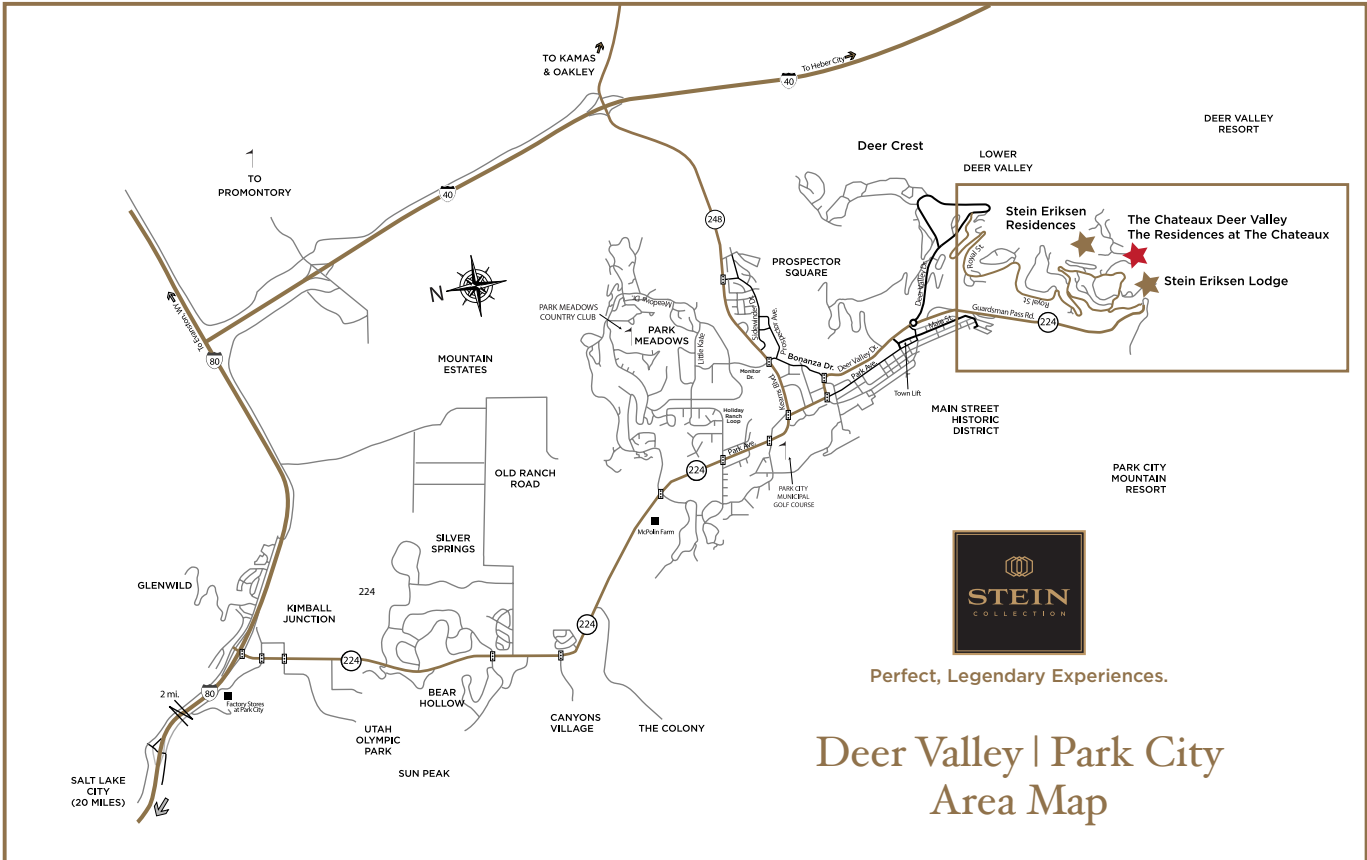

Year-Round Activities

- Art Galleries
- Art & Film Festivals
- Bobsledding
- High West Distillery Tour
- Outlet & Boutique Shopping
- Park City Gallery Stroll
- Spa Treatments
- Team Building
- Wine Tasting

THE BEST SNOW

THE OLYMPIC PARK

Deer Valley | Park City Area Map

At The Epicenter Of Business & Leisure

Salt Lake City International Airport
offers 700 flights daily to all major destinations.

Only **40 minutes** from Salt Lake City International Airport, The Chateaux Deer Valley is just above Historic Main Street, located a mere five minutes away.