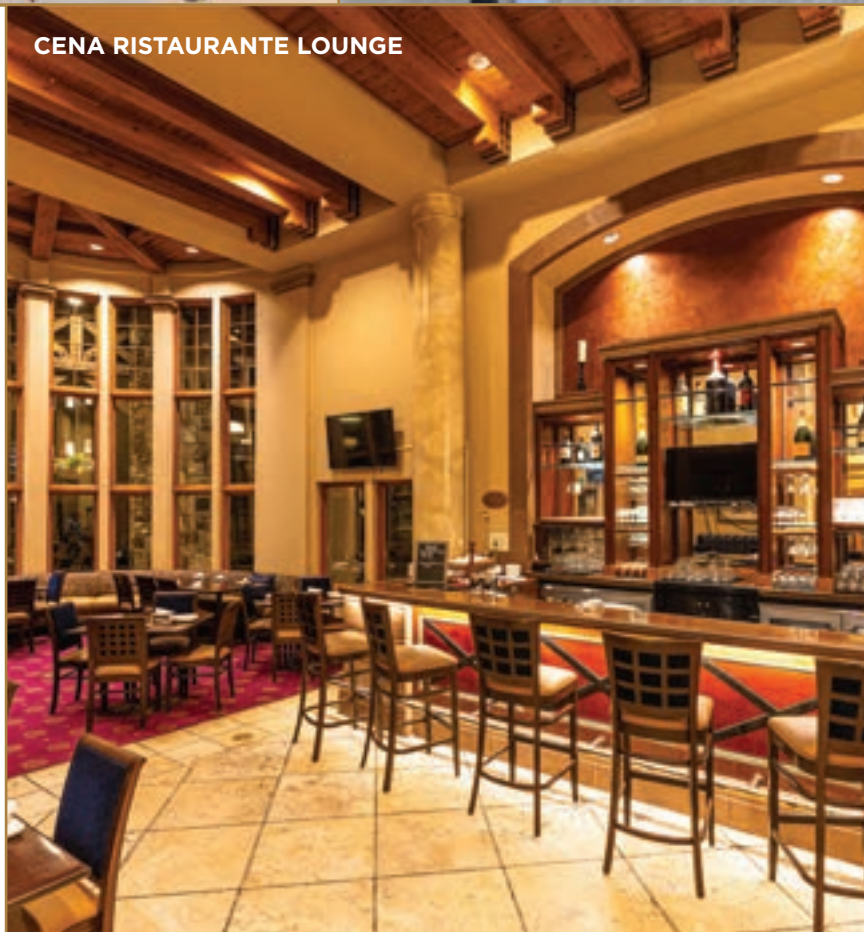

FITNESS CENTER