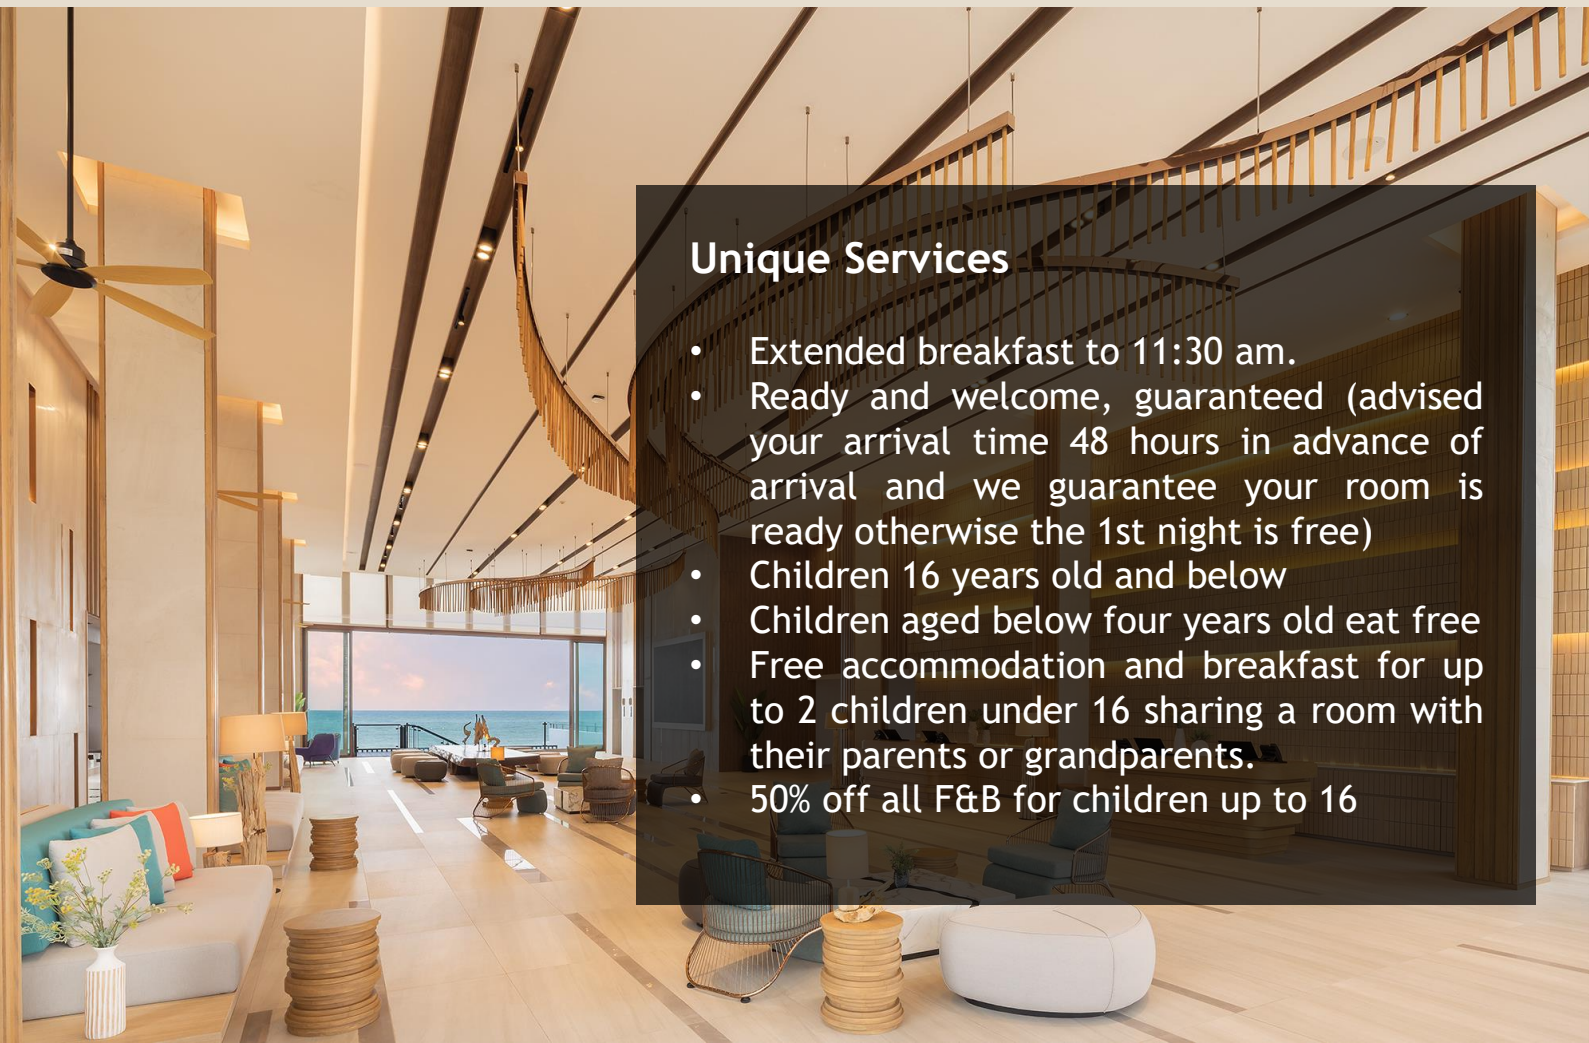

EASTIN
RESORT
RAYONG

Eastin Resort Rayong

Eastin Resort Rayong is situated right on the shore and white sandy of Phayun Beach, with crystal clear water of the Gulf of Thailand. Resort will offer 172 comfortably rooms and suites which will provide the most convenience and safety stay for all guests. All rooms and suites were designed with the combination of modernity, relaxation and efficiency. Perfectly for all kind of holidays.

During your stay, our all-day-dining restaurant and pool bar will satisfy you from early morning till late evening with a range of cuisines, from traditional Thai, BBQ and International.

Opening Date :

- Fitness centre & swimming pool
- Kids Club
- Executive Lounge
- Meeting facilities
- Hi-speed Wi-Fi internet access throughout the hotel
- Daily housekeeping service
- Laundry service
- Transportation service

Unique Services

- Extended breakfast to 11:30 am.
- Ready and welcome, guaranteed (advised your arrival time 48 hours in advance of arrival and we guarantee your room is ready otherwise the 1st night is free)
- Children 16 years old and below
- Children aged below four years old eat free
- Free accommodation and breakfast for up to 2 children under 16 sharing a room with their parents or grandparents.
- 50% off all F&B for children up to 16