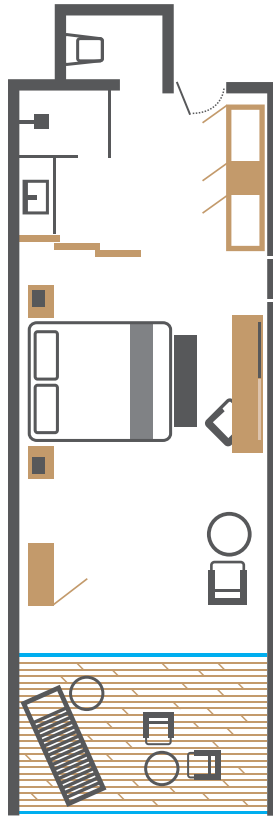

King Size

43 m²

Comoda/TV

Closet

Frigobar

Sofá

Litera