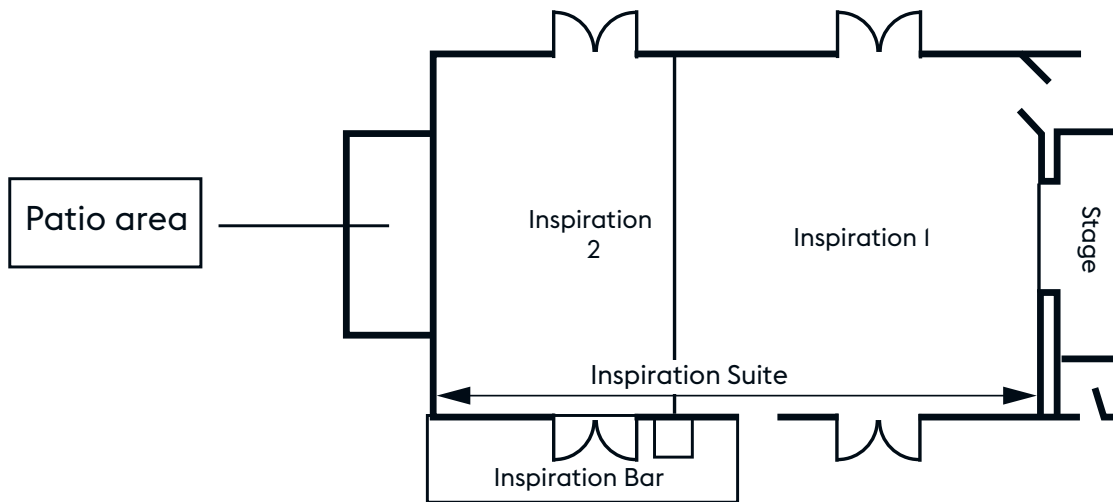

VILLAGE MANCHESTER CHEADLE

MEETING, EVENTS AND BANQUETING

FLOOR PLAN

First Floor

Ground Floor

Room Name	THEATRE STYLE	CLASSROOM STYLE	BOARDROOM STYLE	CABARET STYLE	BANQUETING STYLE	U-SHAPE STYLE	MAXIMUM HEIGHT (M)	MAXIMUM LENGTH (M)	MAXIMUM WIDTH (M)
Inspiration Suite	200	60	-	80	130	-	2.62	15.75	9.65
Inspiration 1	100	36	24	30	60	24	2.62	8.29	9.65
Inspiration 2	80	30	18	24	48	16	2.62	7.80	9.65
Energy	-	-	16	-	32	-	2.30	6.50	6.5
Vision	-	-	10	-	-	-	2.30	6.50	3