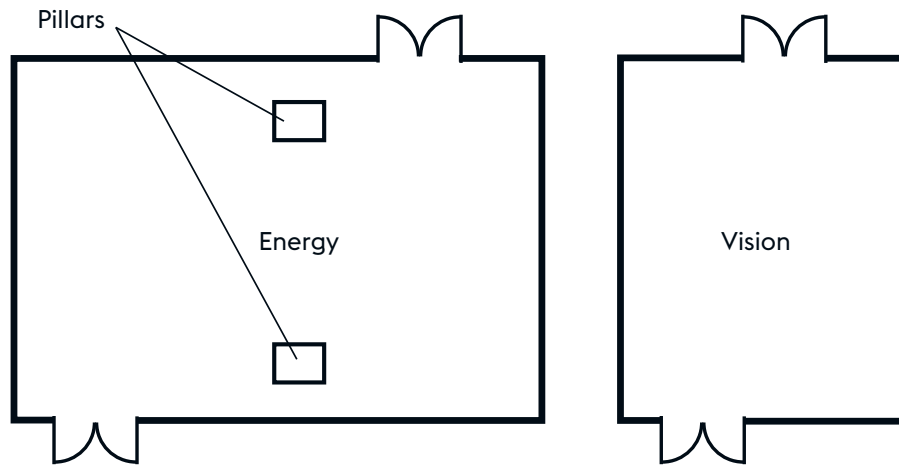

VILLAGE MANCHESTER CHEADLE

MEETING, EVENTS AND BANQUETING

FLOOR PLAN

First Floor

Ground Floor

Room Name	THEATRE STYLE	CLASSROOM STYLE	BOARDROOM STYLE	CABARET STYLE	BANQUETING STYLE	U-SHAPE STYLE	MAXIMUM HEIGHT (M)	MAXIMUM LENGTH (M)	MAXIMUM WIDTH (M)
Inspiration Suite	200	60	-	80	130	-	2.62	15.75	9.65
Inspiration 1	100	36	24	30	60	24	2.62	8.29	9.65
Inspiration 2	80	30	18	24	48	16	2.62	7.80	9.65
Energy	-	-	16	-	32	-	2.30	6.50	6.5
Vision	-	-	10	-	-	-	2.30	6.50	3