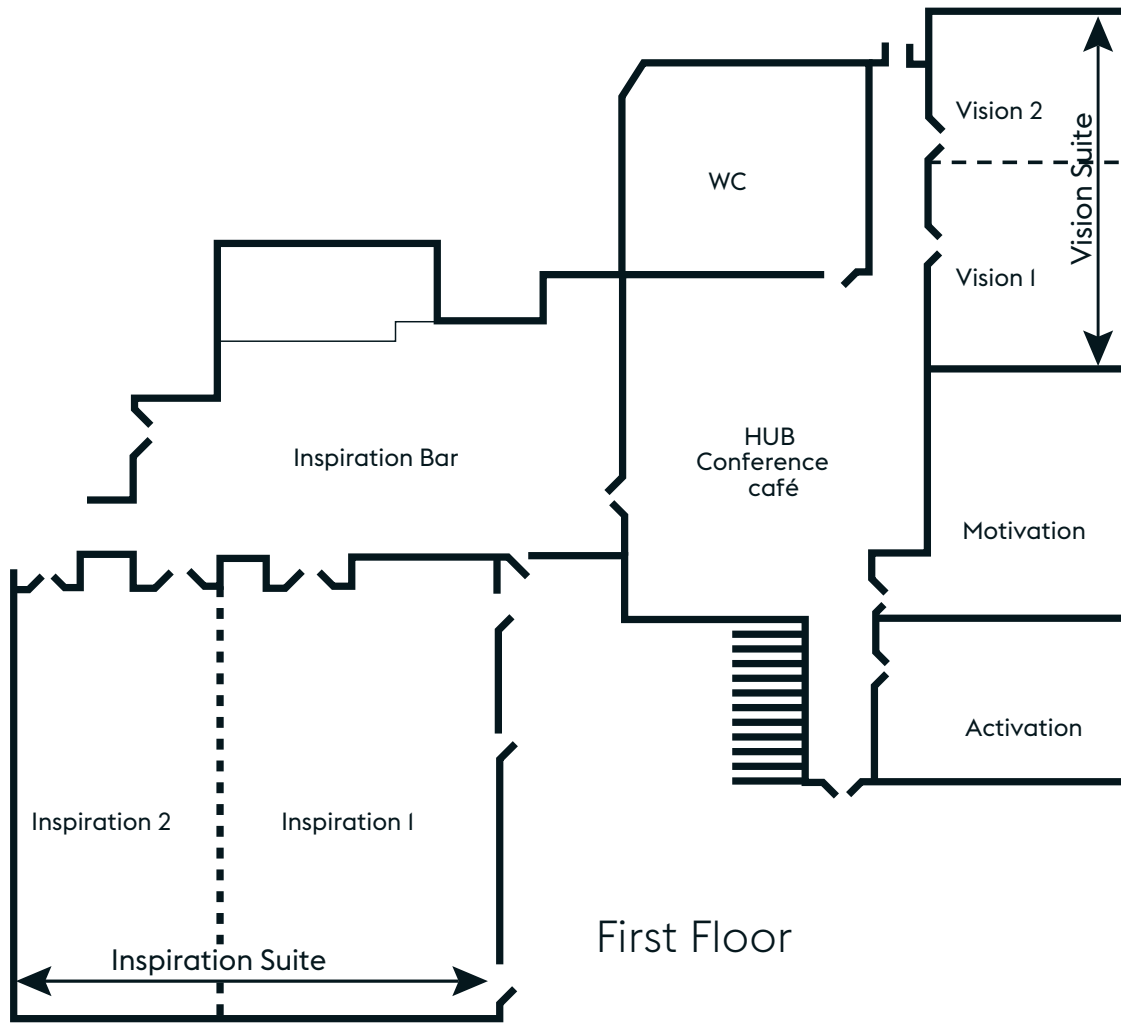

VILLAGE BOURNEMOUTH

MEETING, EVENTS AND BANQUETING

FLOOR PLAN

Room Name	THEATRE STYLE	CLASSROOM STYLE	BOARDROOM STYLE	CABARET STYLE	BANQUETING STYLE	U-SHAPE STYLE	MAXIMUM HEIGHT (M)	MAXIMUM LENGTH (M)	MAXIMUM WIDTH (M)
Inspiration Suite	200	90	-	100	160	-	2.4	13.3	14.9
Inspiration 1	100	45	24	48	70	35	2.4	7	8
Inspiration 2	80	20	20	35	60	30	2.4	7	6
Vision Suite	60	34	30	42	50	23	2.4	13.7	11.9
Vision 1	30	16	15	-	30	16	2.4	7.35	6
Vision 2	30	16	12	-	20	14	2.4	6.35	6
Motivation	30	16	12	-	30	14	2.4	7.7	5.8
Activation	30	16	15	-	24	14	2.4	7.7	4.45