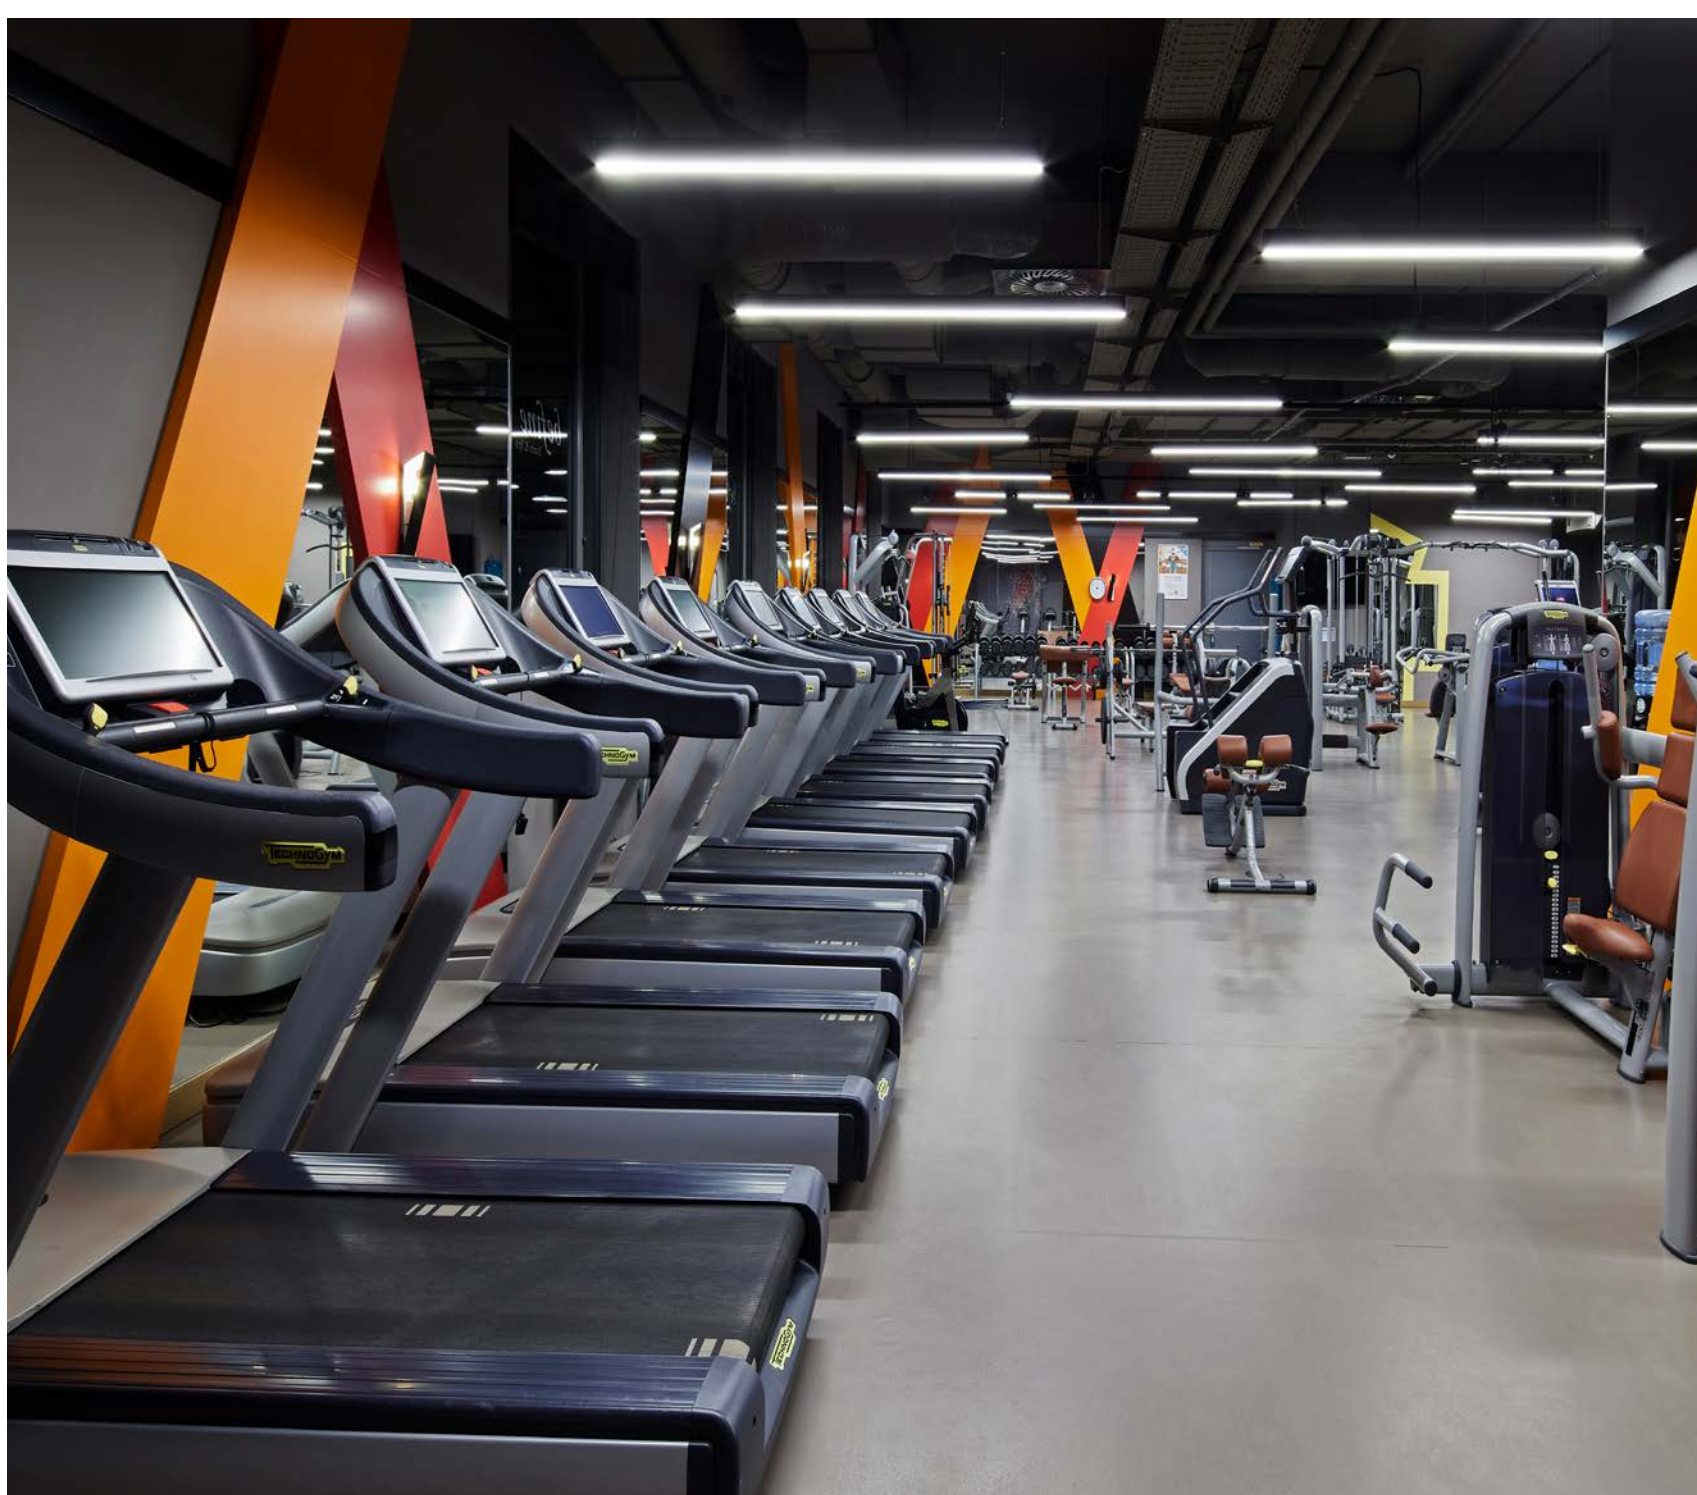

TITANIC

CHAUSSEE BERLIN

THE HOTEL OFFER

BEFINE SPORTS & SPA

On a total area of 3,000 m², our BeFine Sports & Spa offers a wide range of sports and wellness services. The fitness area is spread over 1,000 m² and is equipped with modern Techno Gym equipment.

Our wellness area has several treatment and relaxation rooms.

Dry sauna, steam bath and a Turkish hammam invite you to linger and relax. A special highlight is the indoor pool with daylight.

OPENING HOURS

Monday to Friday from 06:30 h to 23:00 h

Saturday and Sunday from 08:00 h to 22:00 h

The SPA area is available to our guests for € 20.00 per day.