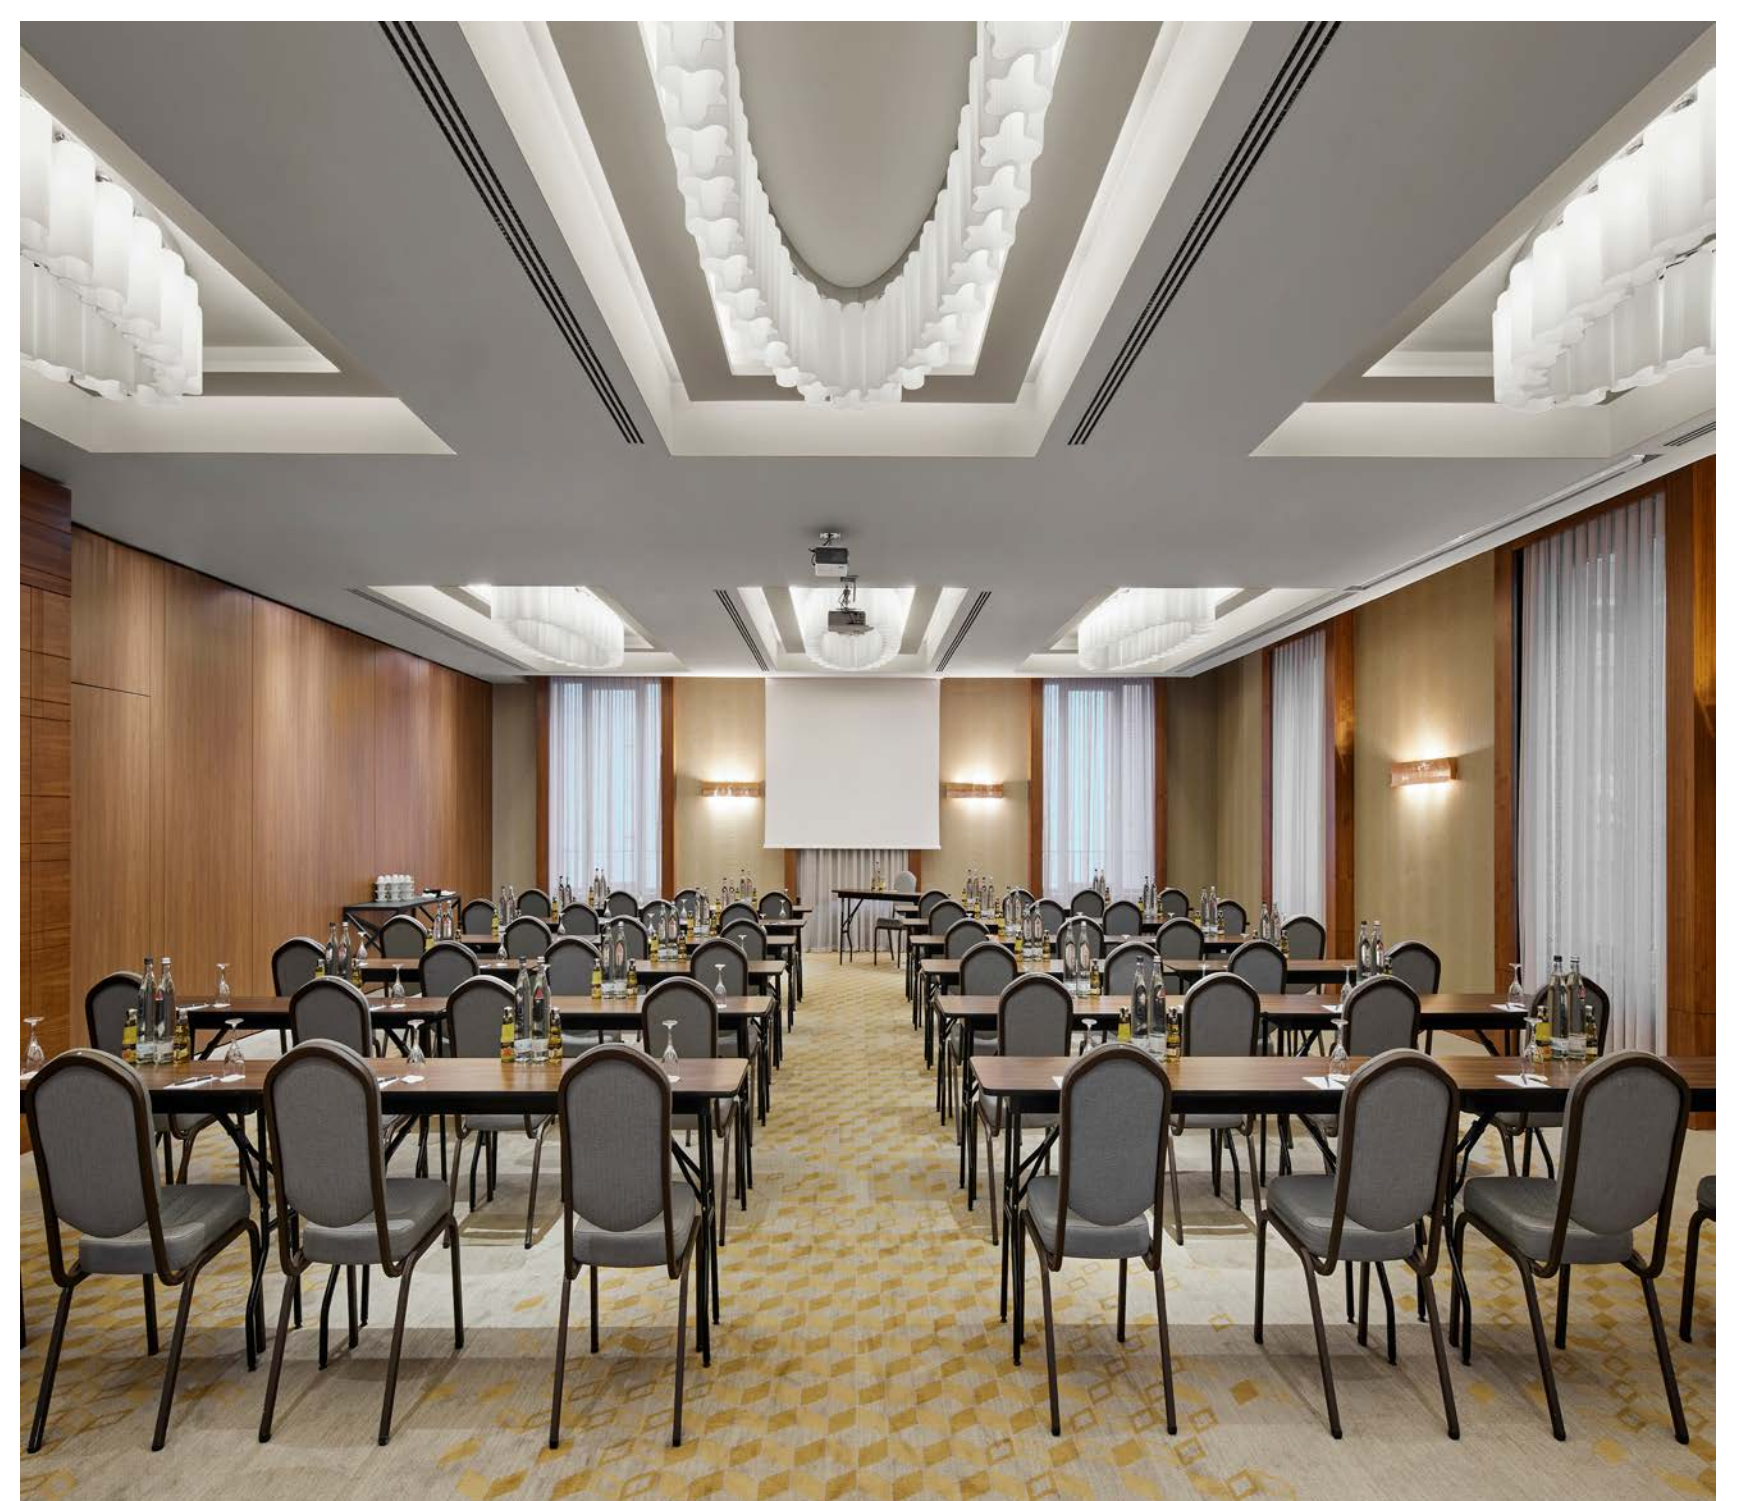

TITANIC

CHAUSSEE BERLIN

CONFERENCES AND CONFERENCE ROOMS

CONFERENCE ROOMS

The TITANIC Chaussee Berlin has 8 conference rooms with areas between 45 m² and 232 m².

The rooms are located on the 1st floor and all have natural daylight, as well as a 1400 m² ballroom on the ground floor with an impressive ceiling height of 7 meters and space for up to 1,500 guests.

This can be divided into 3 separate rooms and thus offers you a wide range of possibilities for events.

Our experienced Convention Sales Team will be happy to assist you in the realization of a successful event at any time.