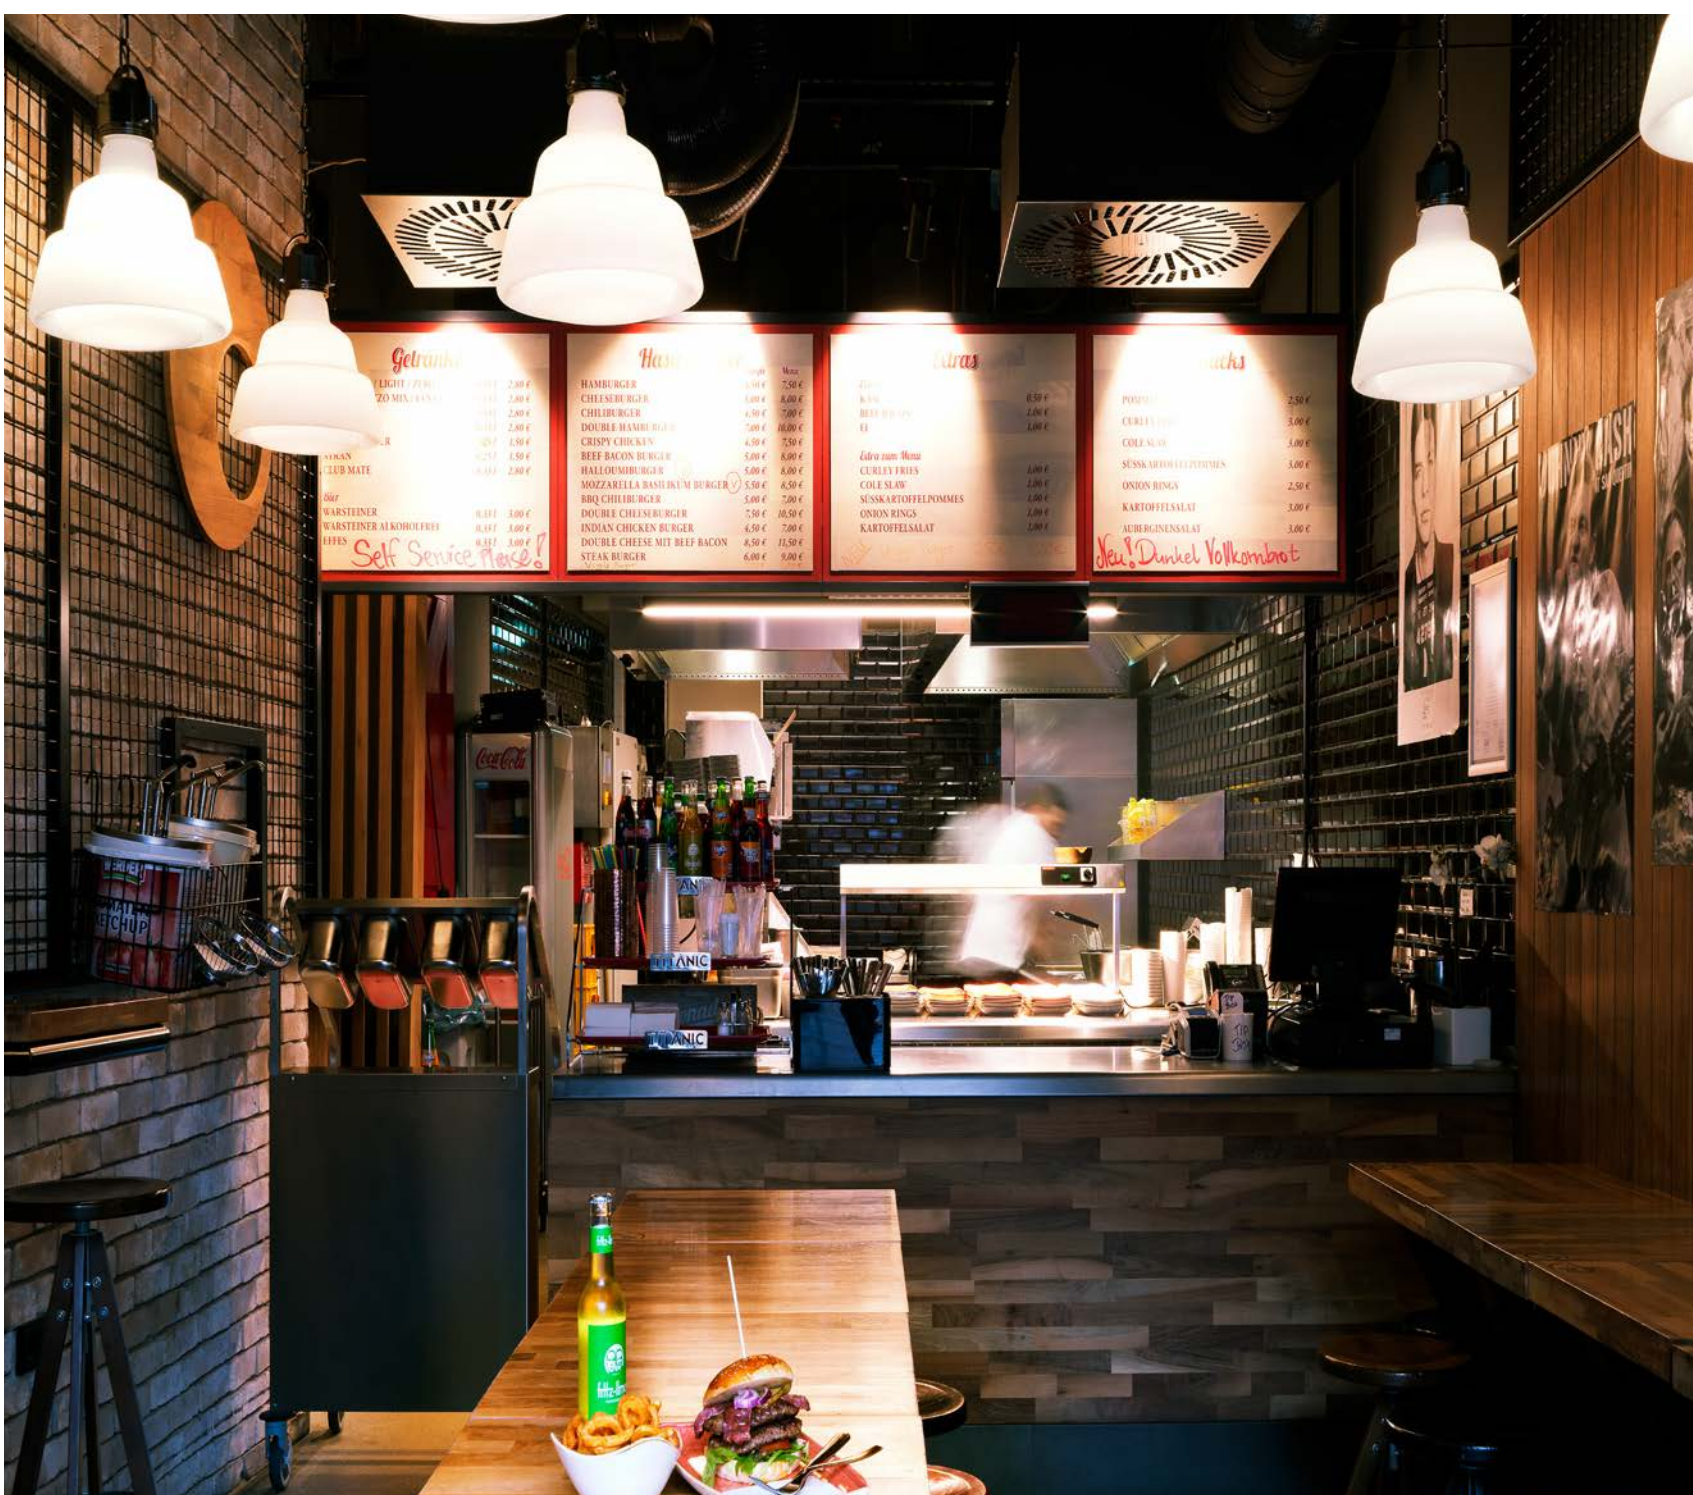

TITANIC

CHAUSSEE BERLIN

RESTAURANT AND BAR INFORMATION

HASIR BURGER - 869

The Hasir Burger can be reached via the entrance next to the hotel, where you can expect a large selection of quality and tasty burgers from

Monday to Sunday from 11:00 h to 11:00 h.

CHARLOTTE BAR - 864

Our lobby bar „Charlotte“ is located in the heart of the hotel. Here you can enjoy drinks and snacks and reflect on your exciting day in the capital.

Monday to Sunday from 12:00 h to 01:00 h

CÉLINE PATSSERIE

A place to linger, in addition to daily freshly prepared sweet delicacies, you can enjoy coffee specialties in the hustle and bustle of the lobby.