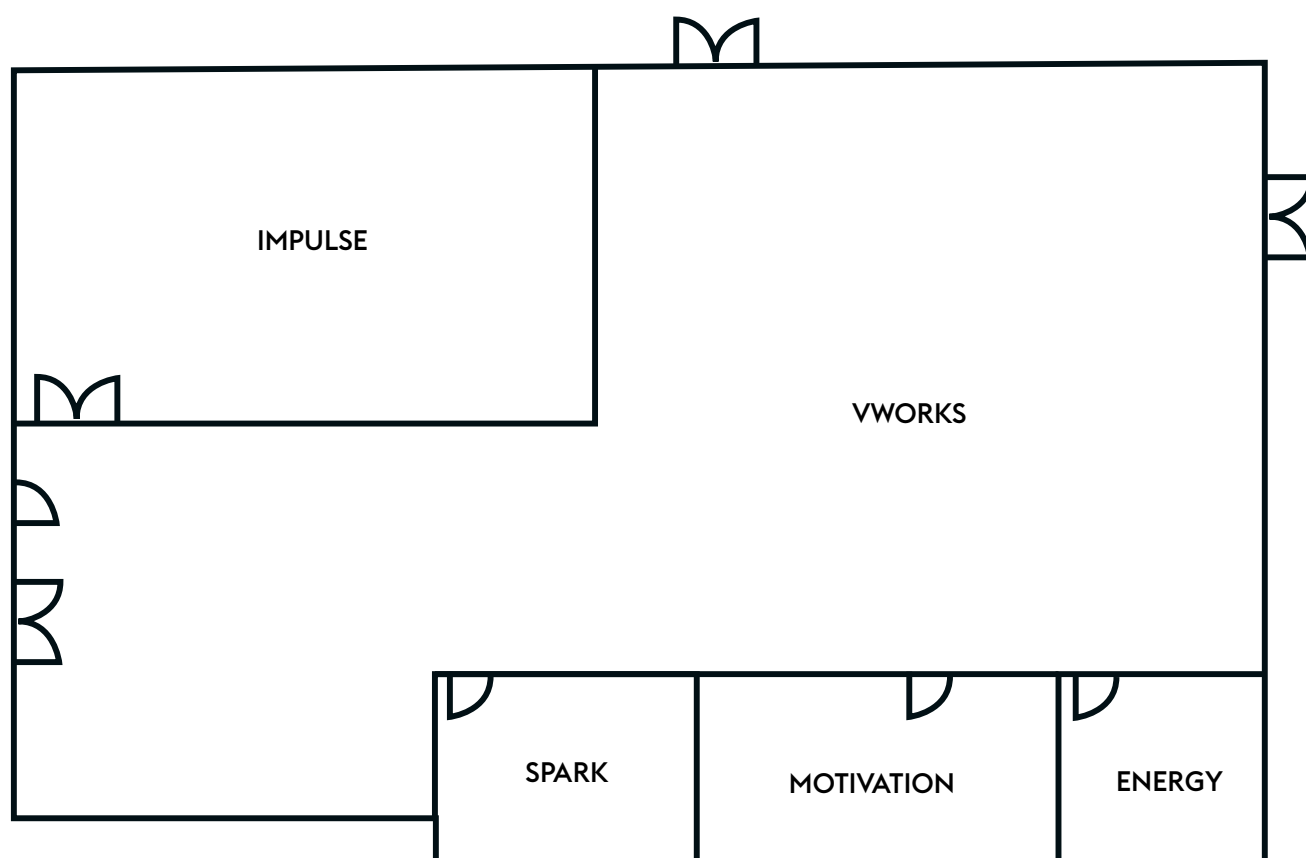

VILLAGE SOUTHAMPTON EASTLEIGH

MEETING, EVENTS AND BANQUETING

FLOOR PLAN

Room name	THEATRE	BOARDROOM	CABRET	BANQUETING	MAX HEIGHT	MAX LENGTH	MAX WIDTH
Impulse	70	28	36	50	2.2	12.5	7.5
Motivation	-	21	-	-	2.2	8	4
Aspiration	-	-	-	140	2.85	10	5
Energy	-	8	-	-	2.2	4	4
Spark	-	12	-	-	2.2	6	3