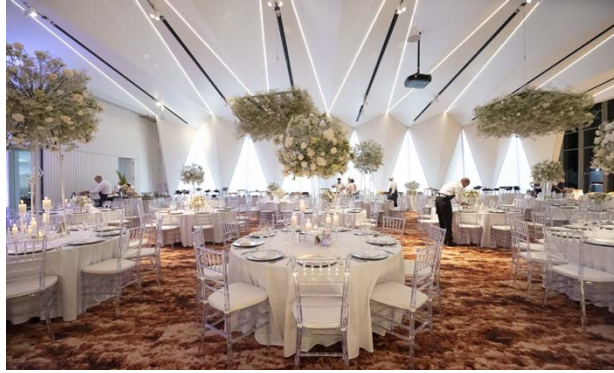

Suite Presidencial | 160 m²

LIGHTHOUSE RESTAURANTE

THE GRAND HOTEL

HUMA ROOFTOP

THE GRAND HOTEL

WELLNESS CENTER

THE GRAND HOTEL

grandhotelslux.com