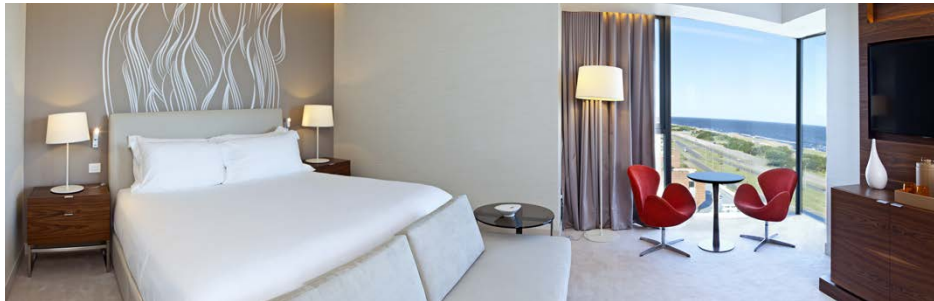

Rooftop Bar
& Lounge

Wi-Fi libre

Bicicletas

Valet Parking

Garden View | 31 m²

Ocean View | 36 m²

Ocean Front | 44 m²

Grand Suite | 80 m²