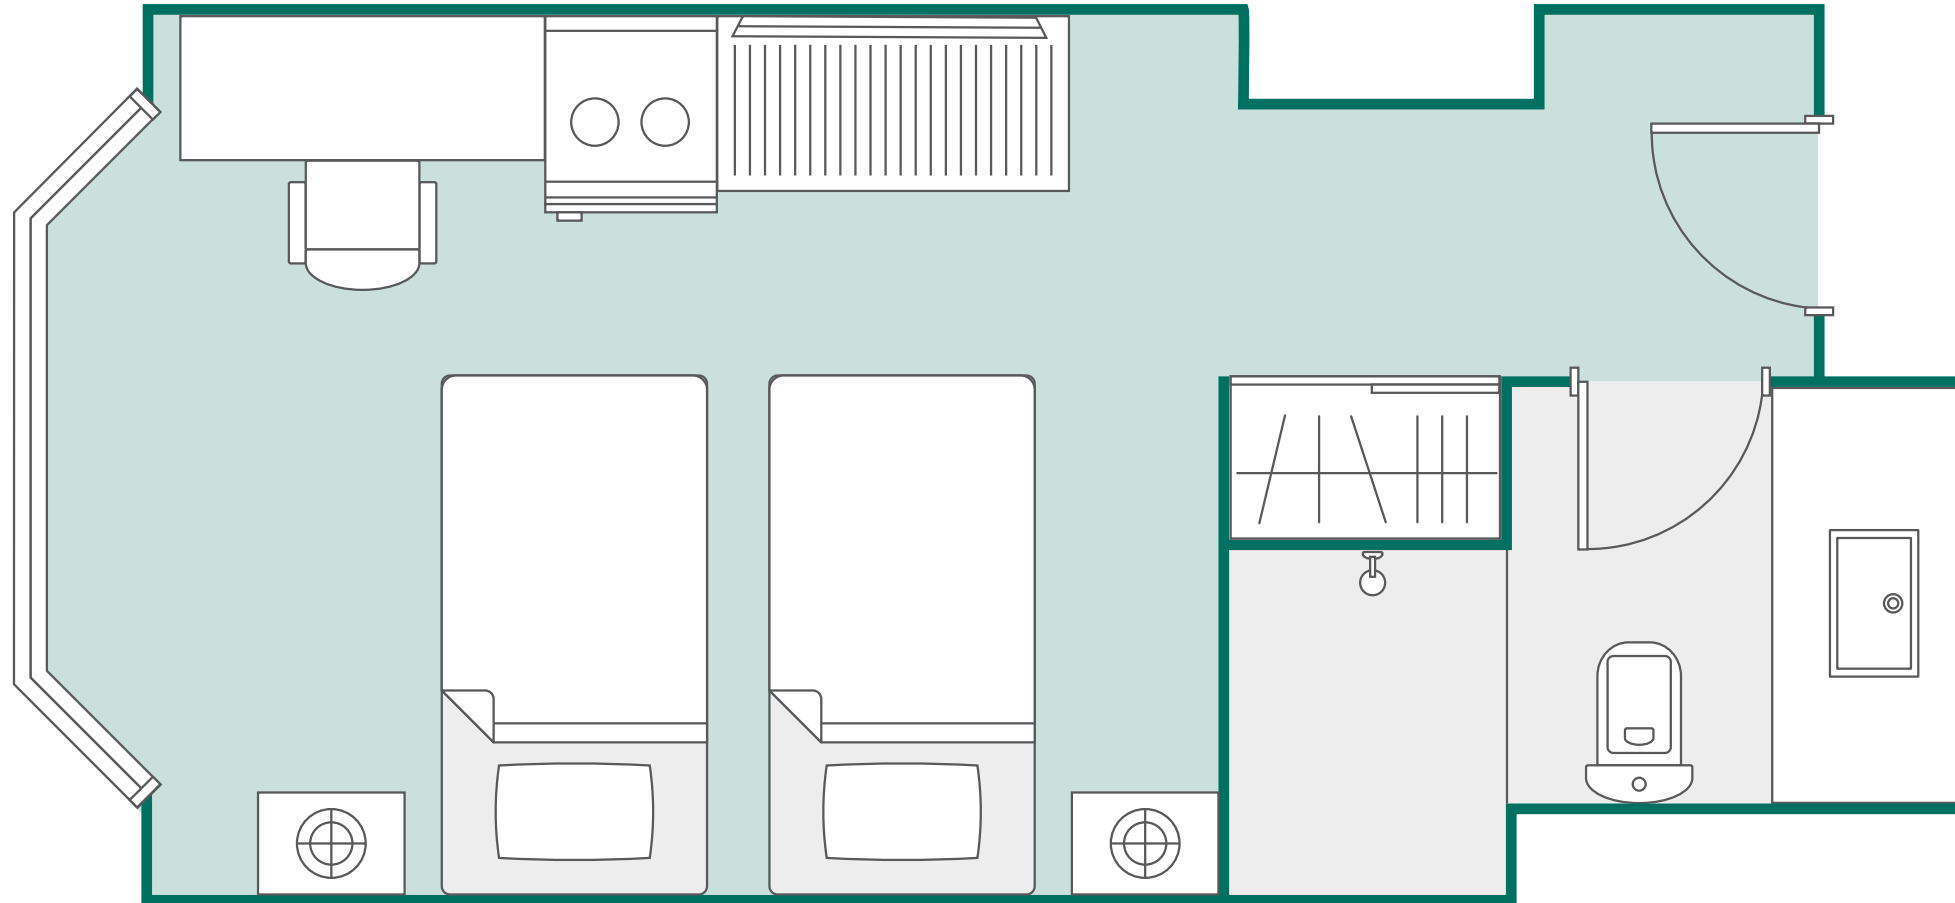

# SUNWAY HOTEL HANOI - SUPERIOR TWIN ROOM

Room Size: 24 - 28 sqm

All room layout plans contained herein are for reference only and shall not constitute any warranty whether expressly or implicitly. The room layout plans used are for illustrative and general indication purpose only and are not intended to express the specific layouts and dimensions of the hotel's guestrooms. Each room layout serves only as guidance and do not necessarily represent the final and/or the assigned guestroom.