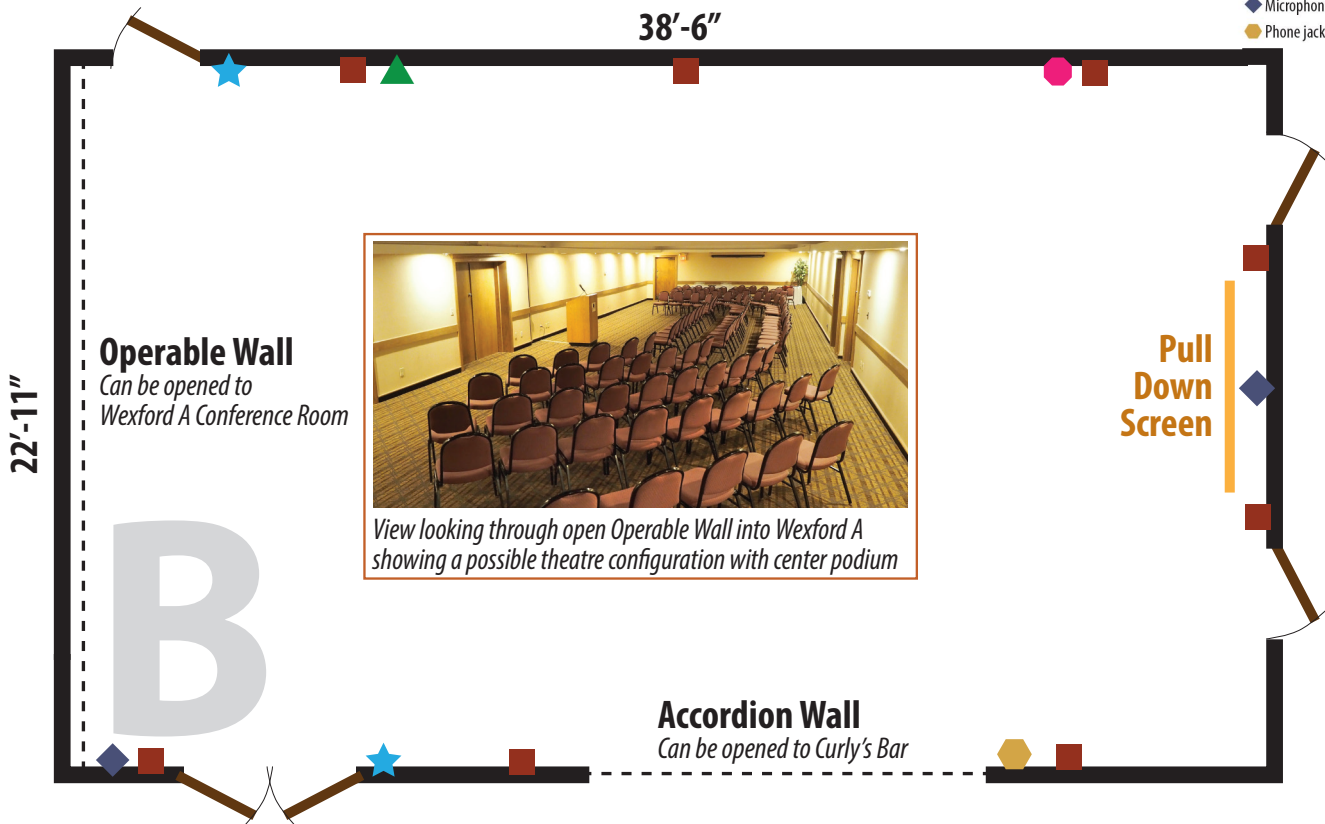

Wexford A

Conference Room

8' - 8" ceiling
7' - 2" ceiling is 2'3" bulkhead

Floor Plan Electrical Guide

- 115V outlet
- ▲ Thermostat
- ◆ Microphone jack
- ★ Lighting controls
- Phone jack
- TV Outlet

Wexford B

Conference Room

8' - 8" ceiling | 7' - 2" ceiling is 2'3" bulkhead