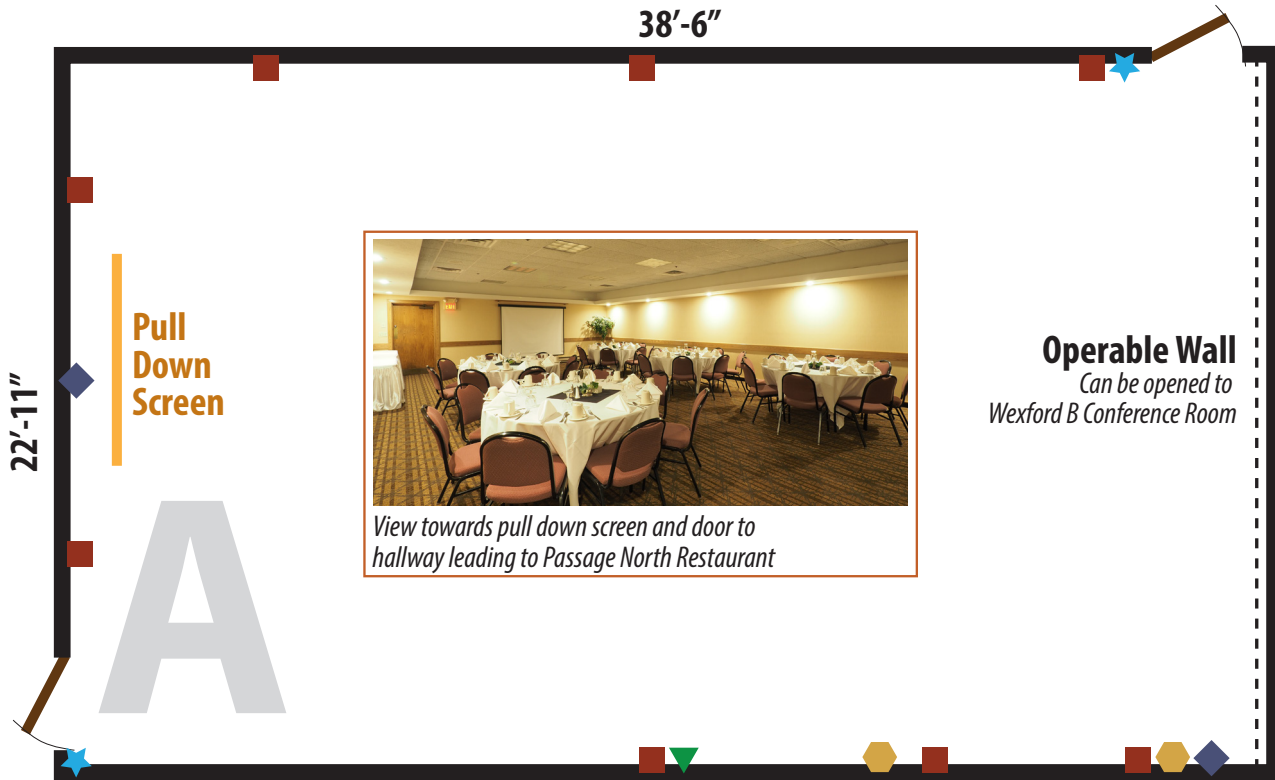

Wexford A

Conference Room

8' - 8" ceiling
7' - 2" ceiling is 2'3" bulkhead

Floor Plan Electrical Guide

- 115V outlet
- ▲ Thermostat
- ◆ Microphone jack
- ★ Lighting controls
- Phone jack
- TV Outlet

Wexford B

Conference Room

8' - 8" ceiling | 7' - 2" ceiling is 2'3" bulkhead