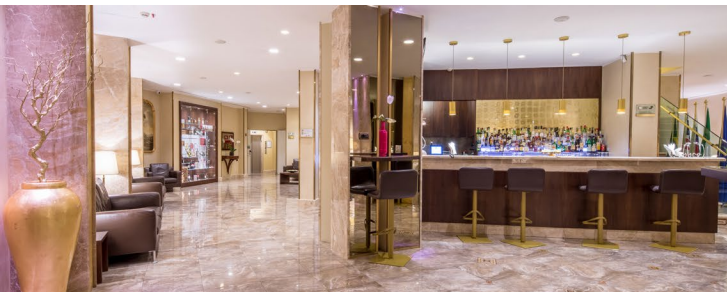

RISTORANTE

Il panoramico ristorante La Terrazza, situato al sesto piano dell'hotel, è il luogo perfetto per gustare la colazione, per una cena romantica o ospitare incontri di lavoro ed eventi ammirando Milano dall'alto.

SPORT & BENESSERE

Un moderno Centro Wellness & SPA con piscina coperta, un'area SPA con bagno turco, sauna e una zona fitness con palestra attrezzata.

UNAHOTELS Galles Milano is a prestigious 4-star hotel situated in an elegant 19th century building in the centre of Milan. Overlooking Corso Buenos Aires, it is situated in a strategic and privileged position. The hotel has 5 meeting rooms and 201 elegant and comfortable bedrooms, each individually designed with its own style and personality.

FEEL SAFE IN OUR HOTELS

A unique and extraordinary package of safety-related services. Learn more on specific website pages.gruppouna.it/en.

THE ROOMS

201 rooms, including 8 suites and 1 executive suite that can accommodate up to 4 people, with an area from 13 m² to 42 m².

RESTAURANT

The panoramic restaurant La Terrazza, located on the sixth floor of the hotel, is the perfect place to enjoy the breakfast, to have a romantic dinner or to host your business meetings and events admiring Milan from the top.

SPORT & WELLNESS

A modern Wellness Center and SPA with an indoor swimming pool, a SPA area with sauna and Turkish bath and an equipped gym.

Centro città - 1 km
City centre - 1 km

Terminal aeroporto di Malpensa - 800 m
Malpensa airport terminal - 800 m

Terminal aeroporto di Linate - 800 m
Linate airport terminal - 800 m

Terminal aeroporto di Orio al Serio - 800 m
Orio al Serio airport terminal - 800 m

Milano Centrale - 900 mt
Milano Centrale - 900 mt

Linea Rossa fermata Lima - 100 m
Lima stop Red line - 100 mt

PUNTI DI FORZA

- Situato in una posizione strategica in una delle vie dello shopping più famose della città e in prossimità dalla stazione Centrale e dalla metropolitana.
- Ristorante con terrazza con vista mozzafiato sulla città.
- Area Wellness & Spa nel cuore di Milano.
- Connessione Wi-Fi gratuita.

BUONO A SAPERSI

- Servizi in camera come minibar, cassaforte, TV e climatizzatore.
- Palestra disponibile 24 ore su 24 con attrezzi Technogym.
- Garage privato.
- Camere dedicate a ospiti con mobilità ridotta.

KEY FEATURES

- Located in a strategic position in one of the most famous shopping streets of the city and close to the central station and the subway.
- Terrace restaurant with stunning views over the city.
- Wellness & Spa area in the heart of Milan.
- Free Wi-Fi connection.

GOOD TO KNOW

- Room services such as minibar, safe, TV and air conditioning.
- Gym available 24 hours a day with Technogym equipment.
- Private garage.
- Rooms dedicated to guests with reduced mobility.