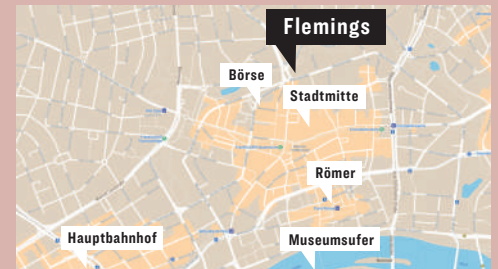

Flemings Selection Hotel Frankfurt-City
Eschenheimer Tor 2 (entrance on Bleichstraße)
60318 Frankfurt am Main

Contact

+49 69 427 232-0
Event sales: +49 69 370 03-500
meetings@flemings-hotels.com
www.flemings-hotels.com

Mobility

Underground car park with 44 duplex parking spaces / 2 electric charging stations / entrance via Bleichstrasse / Subway station Eschenheimer Tor directly in front of the hotel

Distances

City center 0.1 km / Börse Frankfurt Main 0.5 km / Römer 1 km / Museumsufer 1.5 km / Central station 2.5 km / Messe Frankfurt 3 km / Motorway access 5 km / Deutsche Bank Park 6 km / Frankfurt Airport 14 km