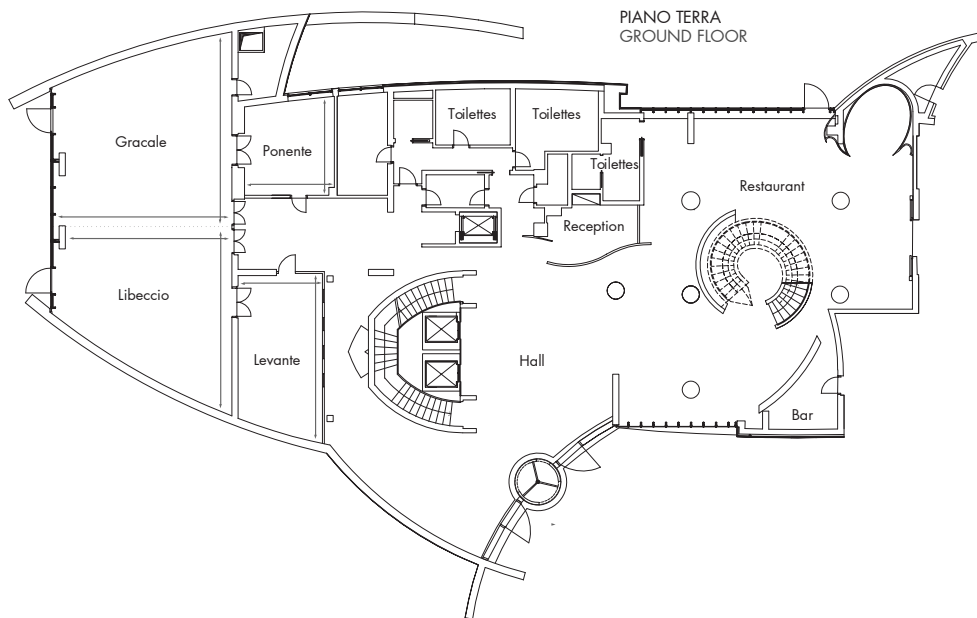

ATTREZZATURE STANDARD GRATUITE / FREE STANDARD MEETING EQUIPMENTS

Lavagna a fogli mobili / Flip Chart   Blocco note e penna / Stationary   Hospitality desk / Hospitality desk
Schermo / Screen

SERVIZI SU RICHIESTA / SERVICES ON REQUEST

Referente congressuale in loco / Meeting specialist on site   Traduzione simultanea / Simultaneous translation   Allestimenti floreali / Flower decorations
Servizio segreteria / Secretary service   Business centre / Business centre   Assistenza Tecnica / Technical Assistance
Servizio hostess / Hostesses   Servizi fotografici / Photo service

ATTREZZATURE SU RICHIESTA / MEETING EQUIPMENTS ON REQUEST

Videobeam (videoproiettore collegabile a PC con grande schermo) / LCD projector   Puntatore laser / Laser Marker   Proiezione diapositive / Slide projector
Schermo gigante (a partire da 2x2 mt) / Wide screen   Registrazione audio / Audio recording
Videoconferenza / Videoconference

UNA HOTELS Hotel Malpensa	Teatro Theatre		Scuola Classroom		Tavolo a U U shape		Tavolo unico Board room		Banchetti Banquets		Cocktail Cocktail		Dimensioni Dimensions	Altezza Height	m² m²	Luce Light
	Standard	Social	Standard	Social	Standard	Social	Standard	Social	Standard	Social						
Maestrale (Grecale+Libeccio)	115	32	70	15	45	15	-	18	120	-	140	-	8x9,6	3,5 - 6	164	✓
Grecale	58	20	40	8	25	9	40	12	70	-	-	-	-	3,5 - 6	82	✓
Libeccio	58	15	30	6	20	8	30	10	30	-	60	-	-	3,5 - 6	82	✓
Levante	28	6	20	-	16	-	20	6	-	-	-	-	4,7x7,6	3	40	-
Ponente	17	-	-	-	8	-	10	4	-	-	20	-	4,2x4,7	3	24	✓

Standard space capacity

Social distancing space capacity