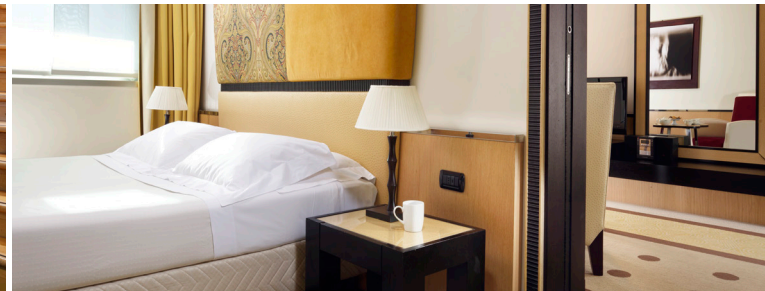

MEETINGS & EVENTS

5 modular meeting rooms with natural light. Dimensions between 20 m2 and 150 m2. Wi-fi internet access.

Milano - 25 km
Milan - 25 km

Malpensa (MXP) - 20 km
Malpensa (MXP) - 20 km

Fiera Milano Rho-Però - 13 km
Exhibition center Rho-Però - 13 km