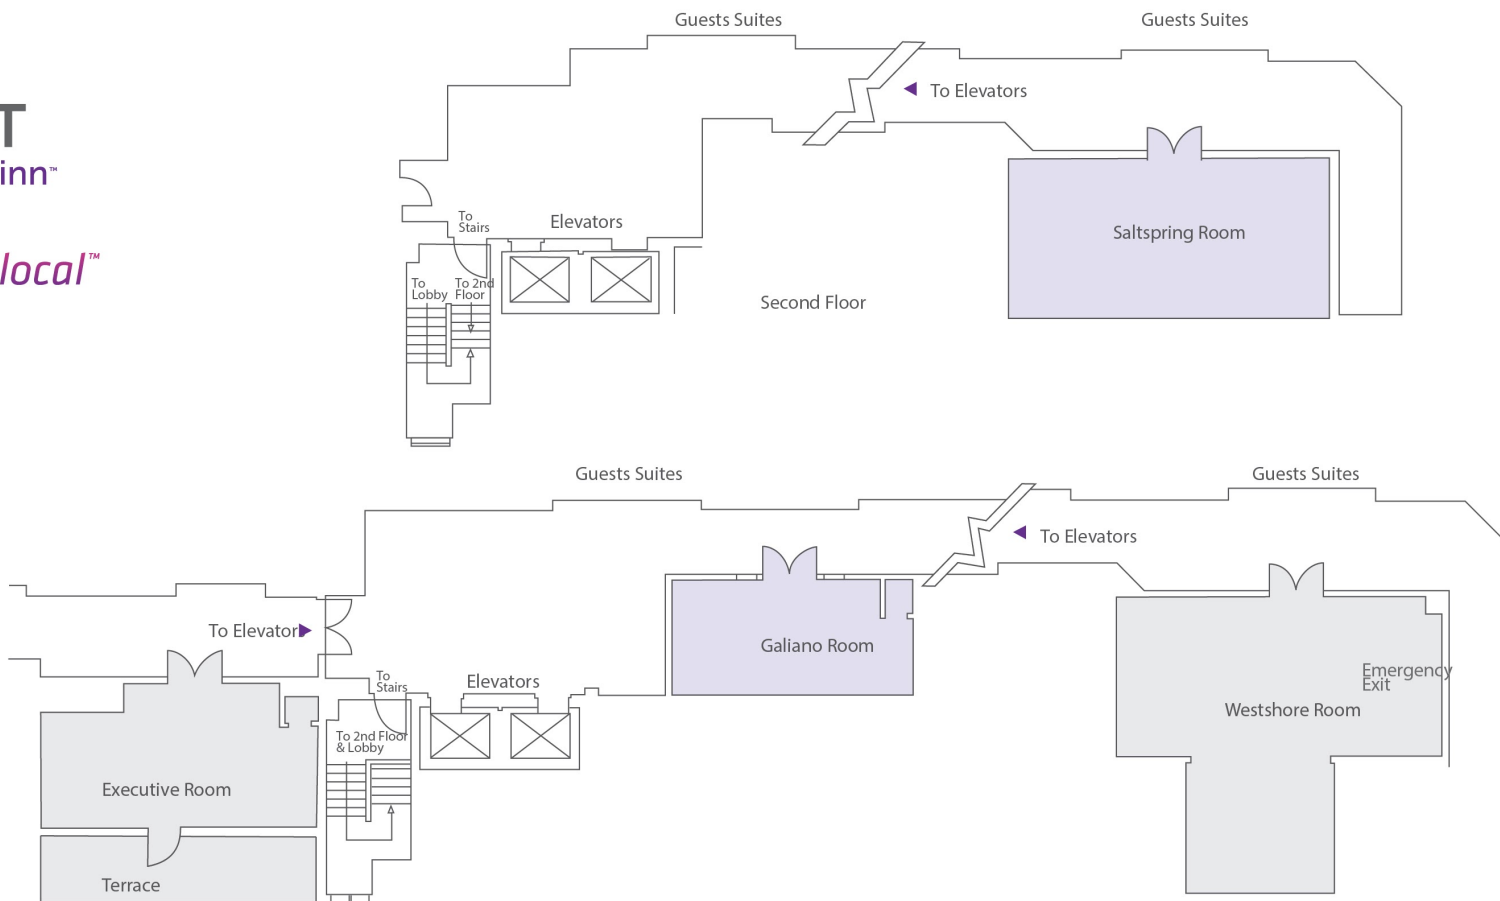

refreshingly local™

**Room Specifications**

Room	Theatre	Classroom	Boardroom	Dinner	Dinner/Dance	Reception	U-Shape	Hollow Sq.	Sq. Ft.	Dimensions	Door	Ceiling	Location
WESTSHORE ROOM	40	24	25	30	-	-	20	20	609	30"x37'	6'x5'	9'	3rd floor
GALIANO ROOM	-	-	10	-	-	-	-	-	225	22'x14'	6'x5'	9'	3rd floor
EXECUTIVE ROOM	-	-	12	-	-	-	-	-	306	25'x13'	6'x5'	9'	3rd floor
SALTSRING ROOM	15	-	10	-	-	-	-	16	312	22'x14'	6'x5'	8'	2nd floor