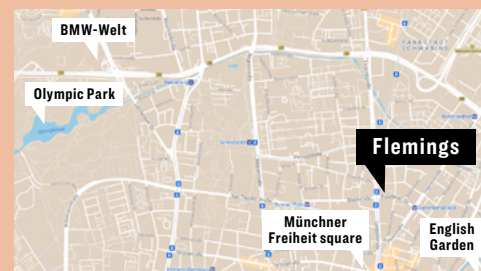

## FLEMINGS HOTEL MÜNCHEN-SCHWABING

Leopoldstrasse 130-132  
80804 Munich

### Distances

English Garden 1 km / Olympic Park 2.5 km / BMW-Welt 3 km / Marienplatz 4 km / central train station 4.5 km / MOC Event Center München 6 km / Allianz Arena 7.5 km / Exhibition and Congress Center 10 km / Munich Airport (MUC) 33 km