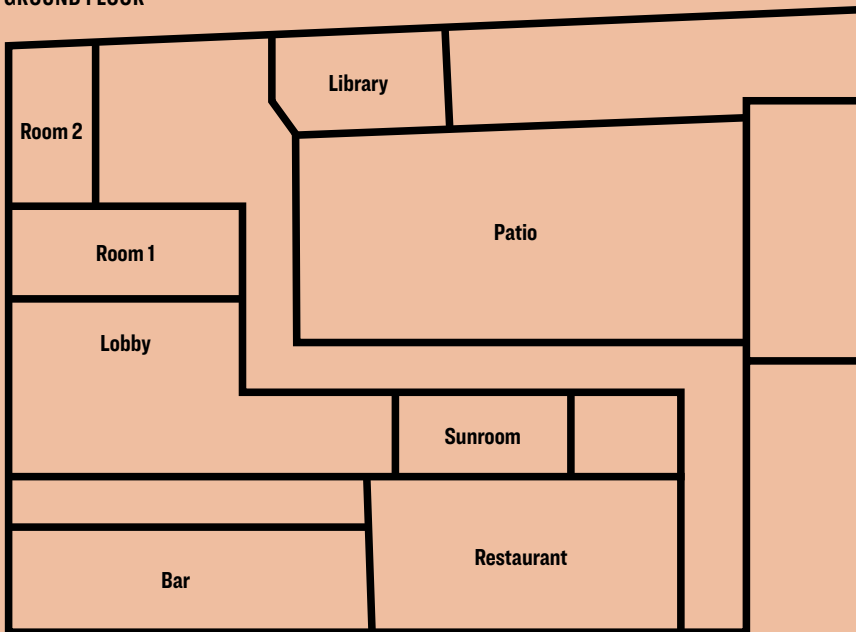

FUNCTION ROOMS

	Floor	Height	Surface area	Natural light	Classroom	Theater	Reception	U-shaped	Conference style
Room 1	GF	3 m	84 m²	yes	60	100	100	26	26
Room 2	GF	3 m	47.5 m²	yes	18	25	30	12	16
Library	GF	3 m	56 m²	yes	–	–	–	–	18
Suites	1–5	2.80 m	35 m²	yes	–	–	–	–	10

You can also book our **sunroom**, **beer garden** or our **patio** for special events, such as barbecues.

GROUND FLOOR