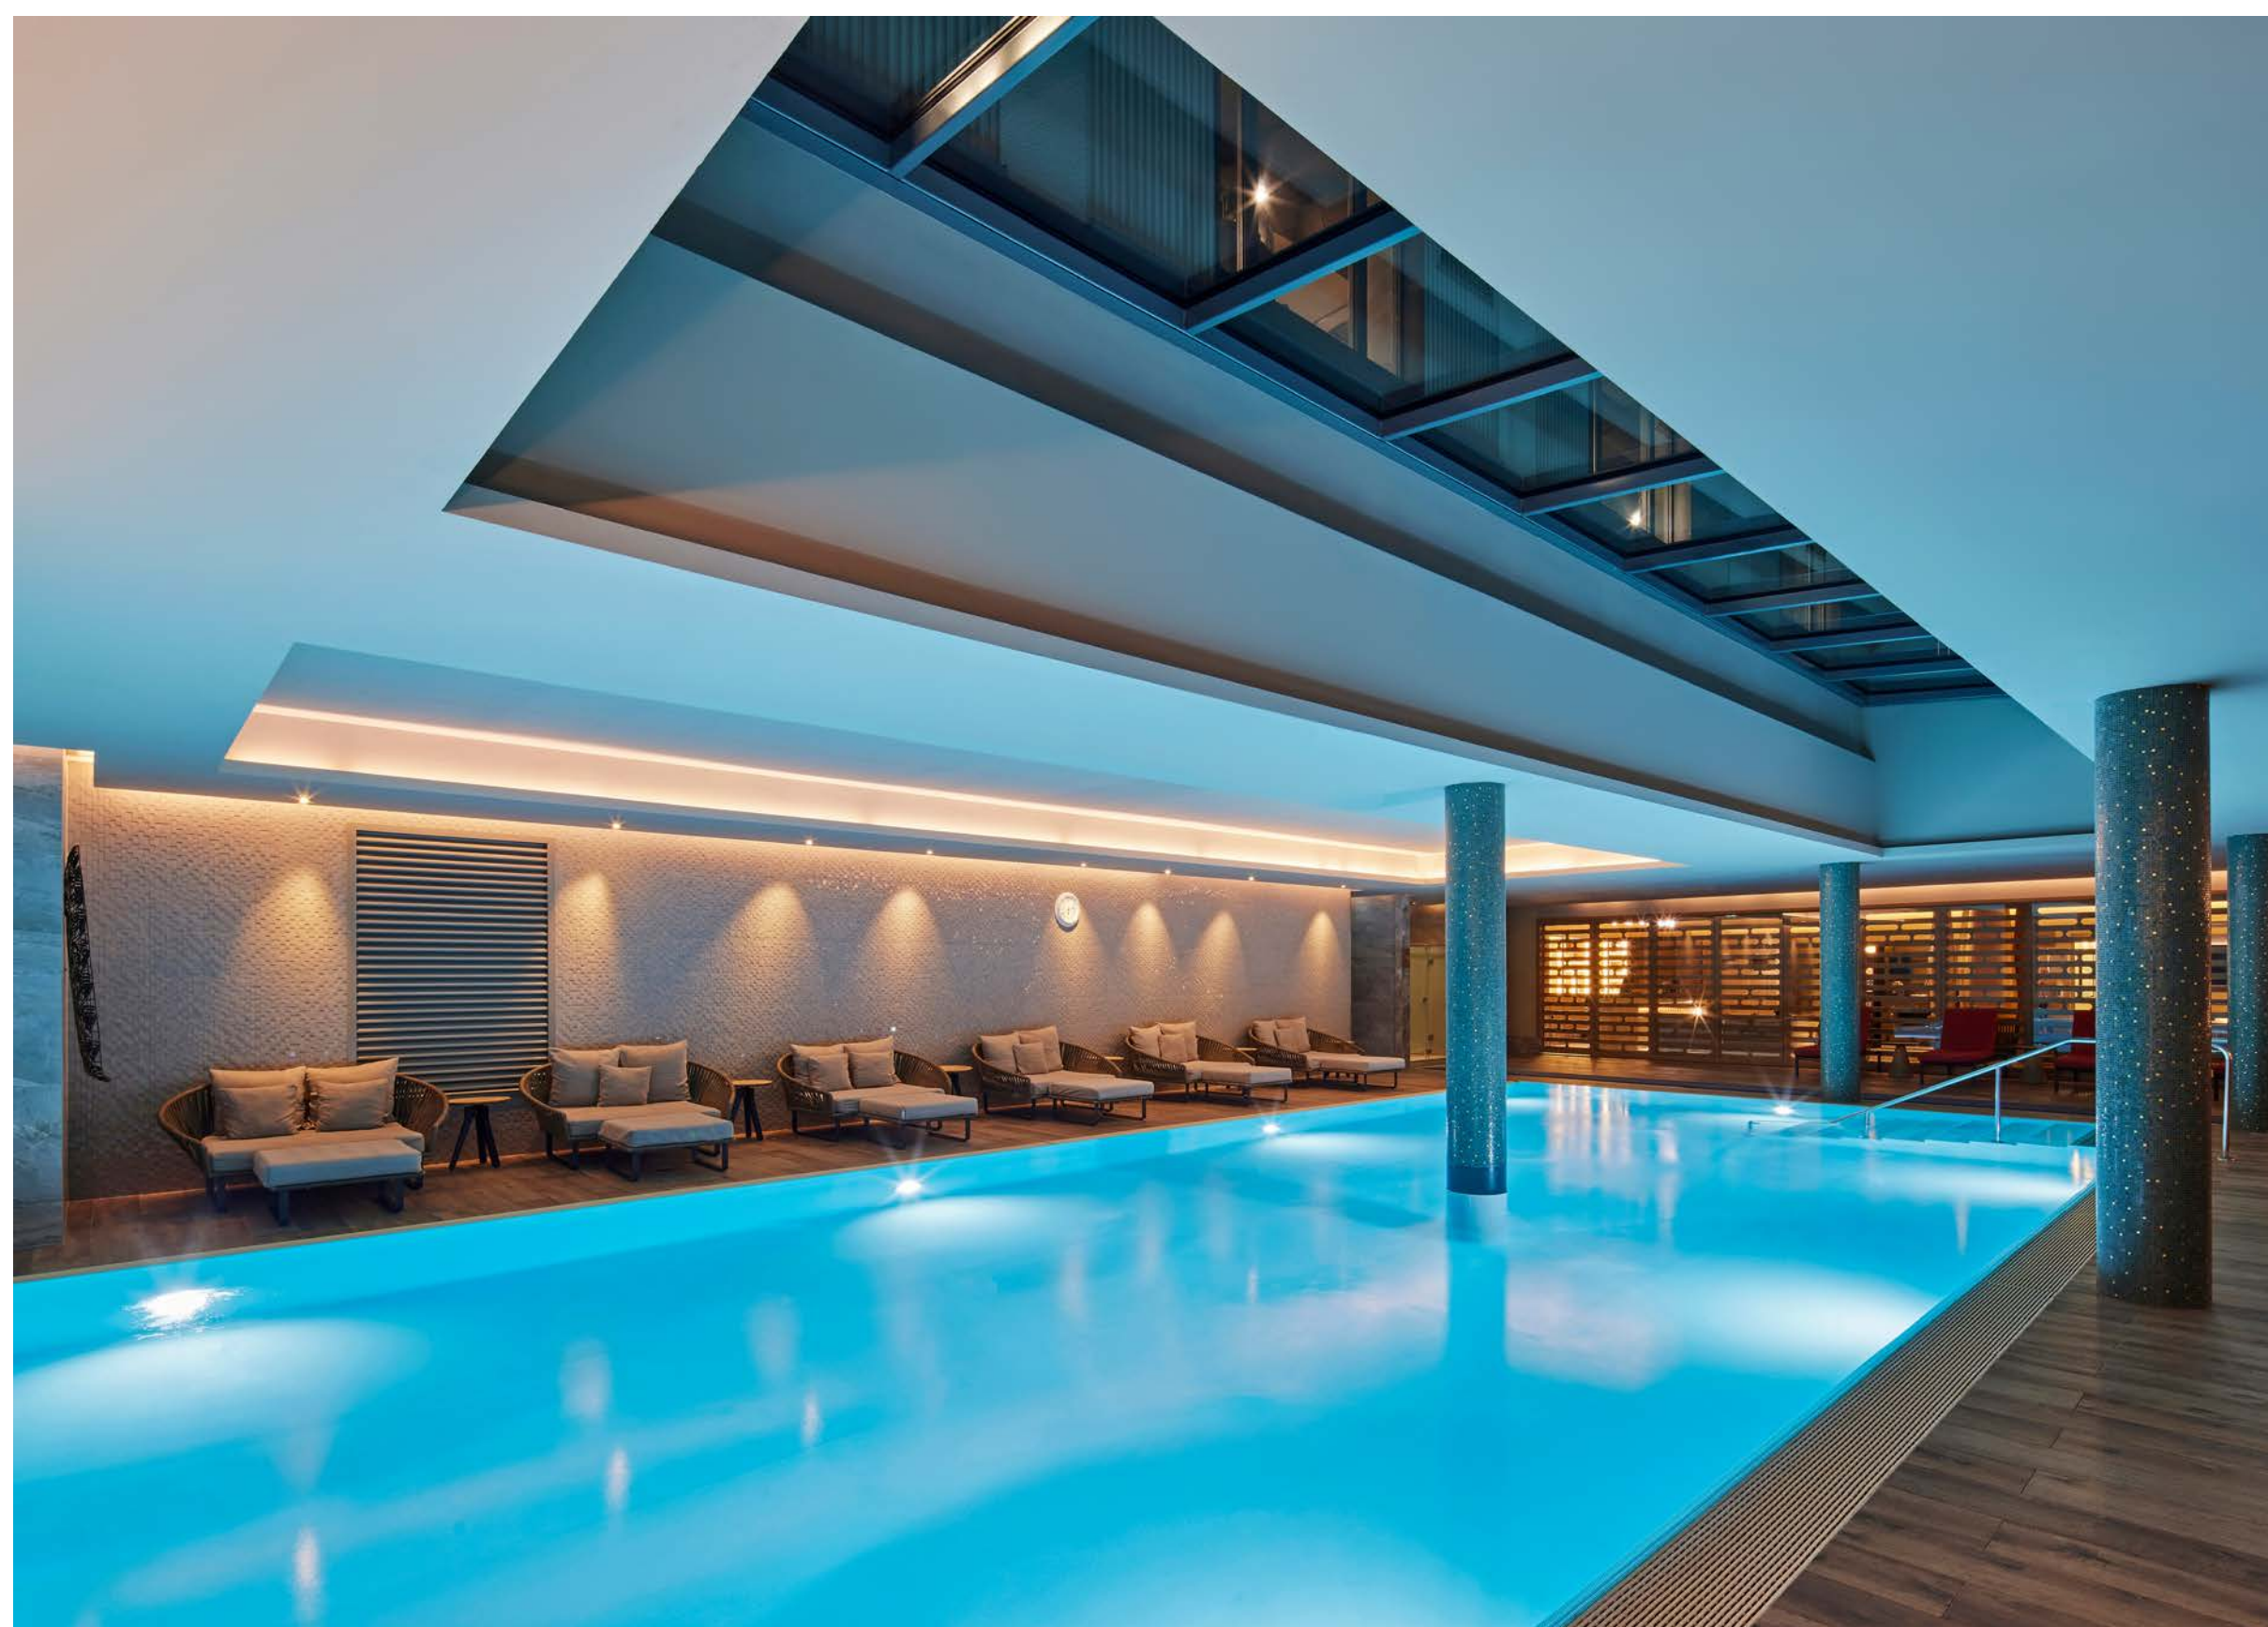

TITANIC

CHAUSSEE BERLIN