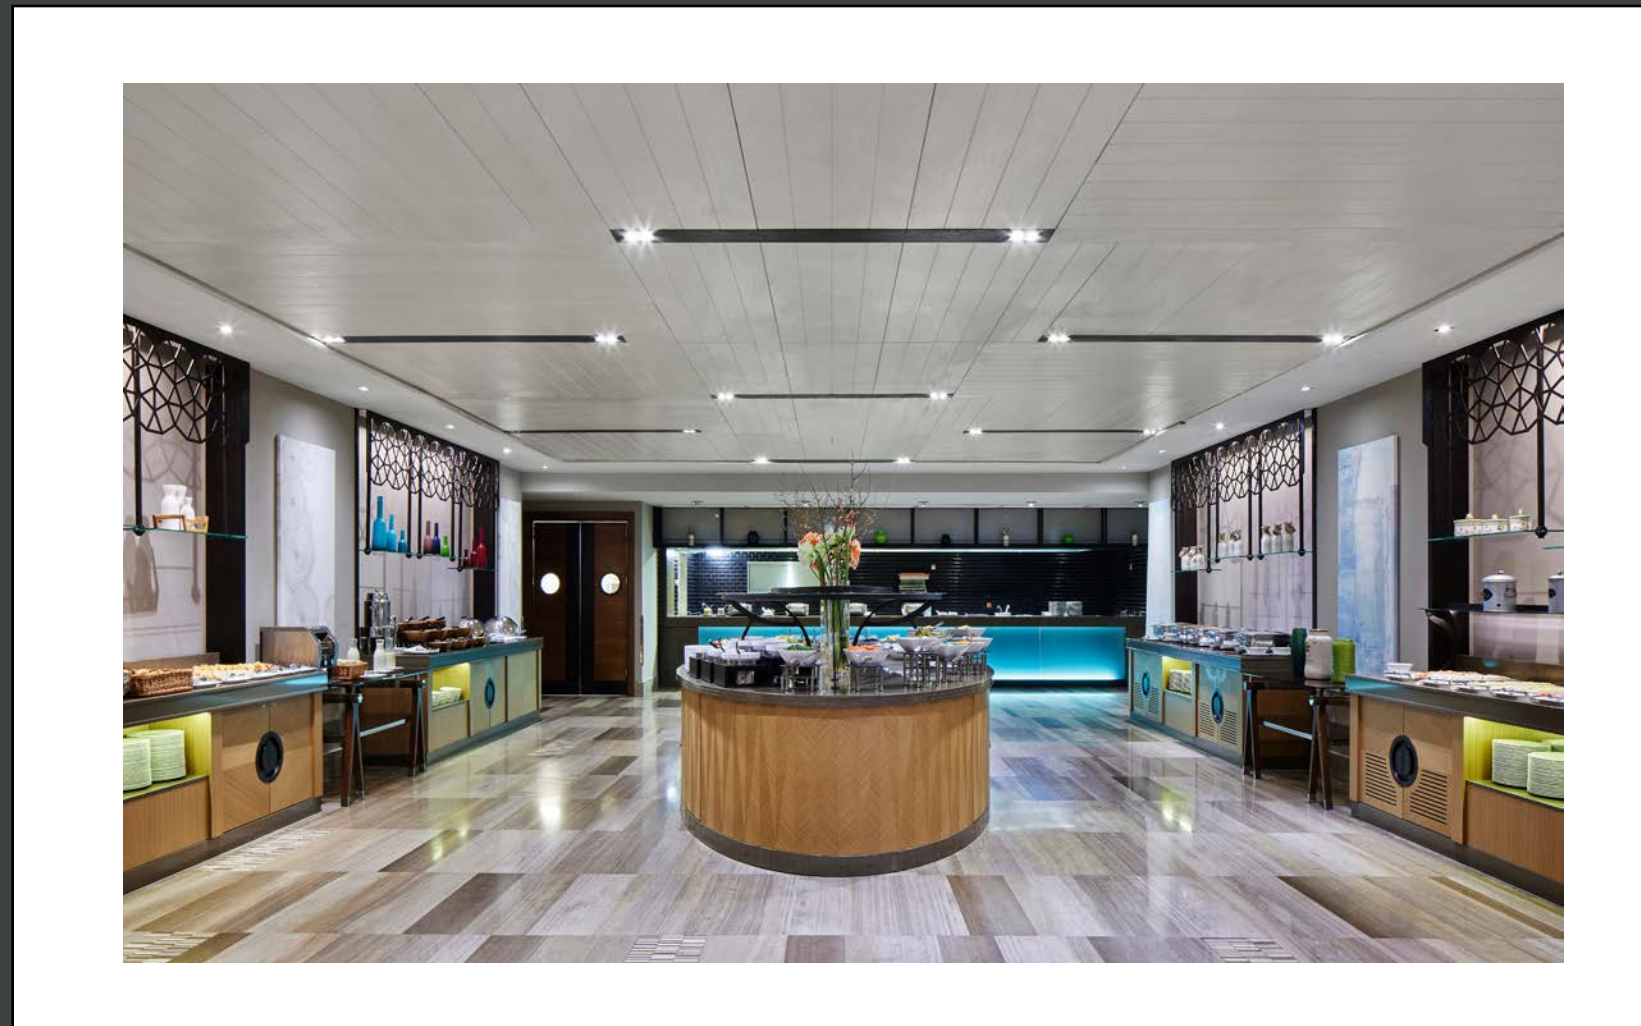

TITANIC

CHAUSSÉE BERLIN

RESTAURANT AND BAR INFORMATION

ALESTA RESTAURANT - 863

The Alesta restaurant is our breakfast restaurant on the second floor, where guests can enjoy a rich buffet every day on an area of over 500 m² and 300 seats.

Monday to Friday from 06:30 h. to 10:30 h.

Saturday, Sunday and public holidays from 06:30 h to 11:00 h.