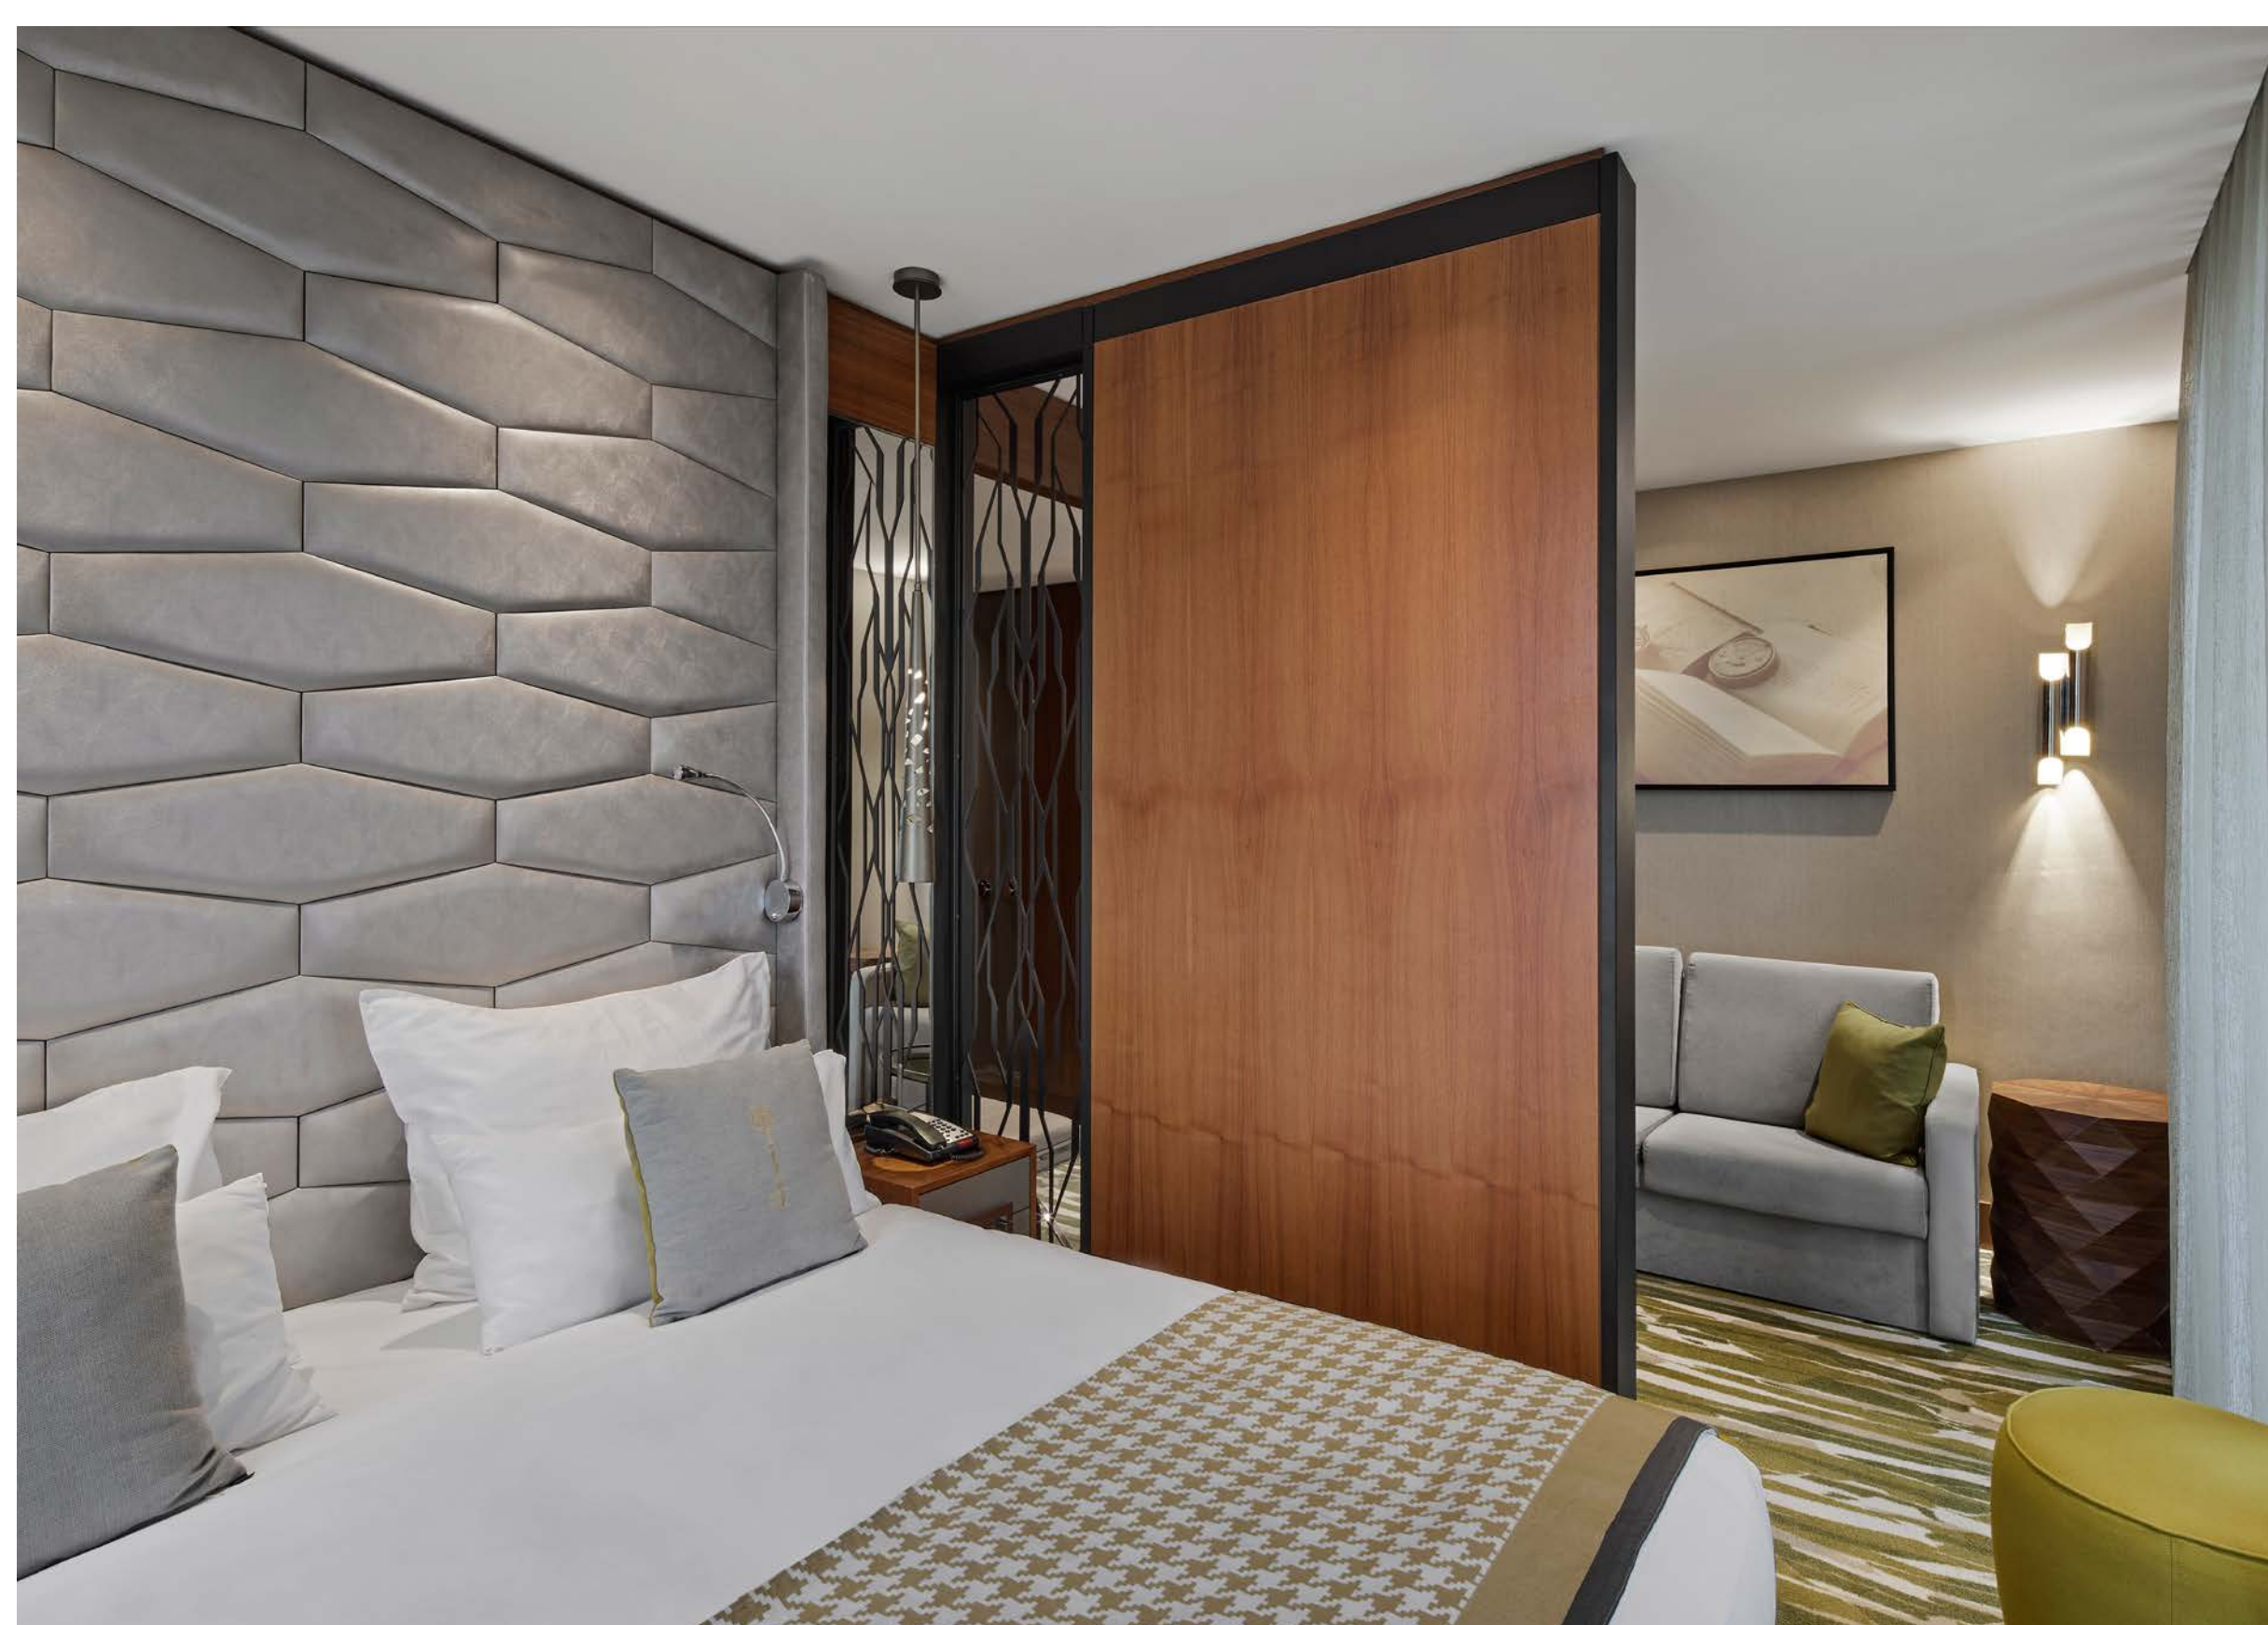

TITANIC

CHAUSSEE BERLIN