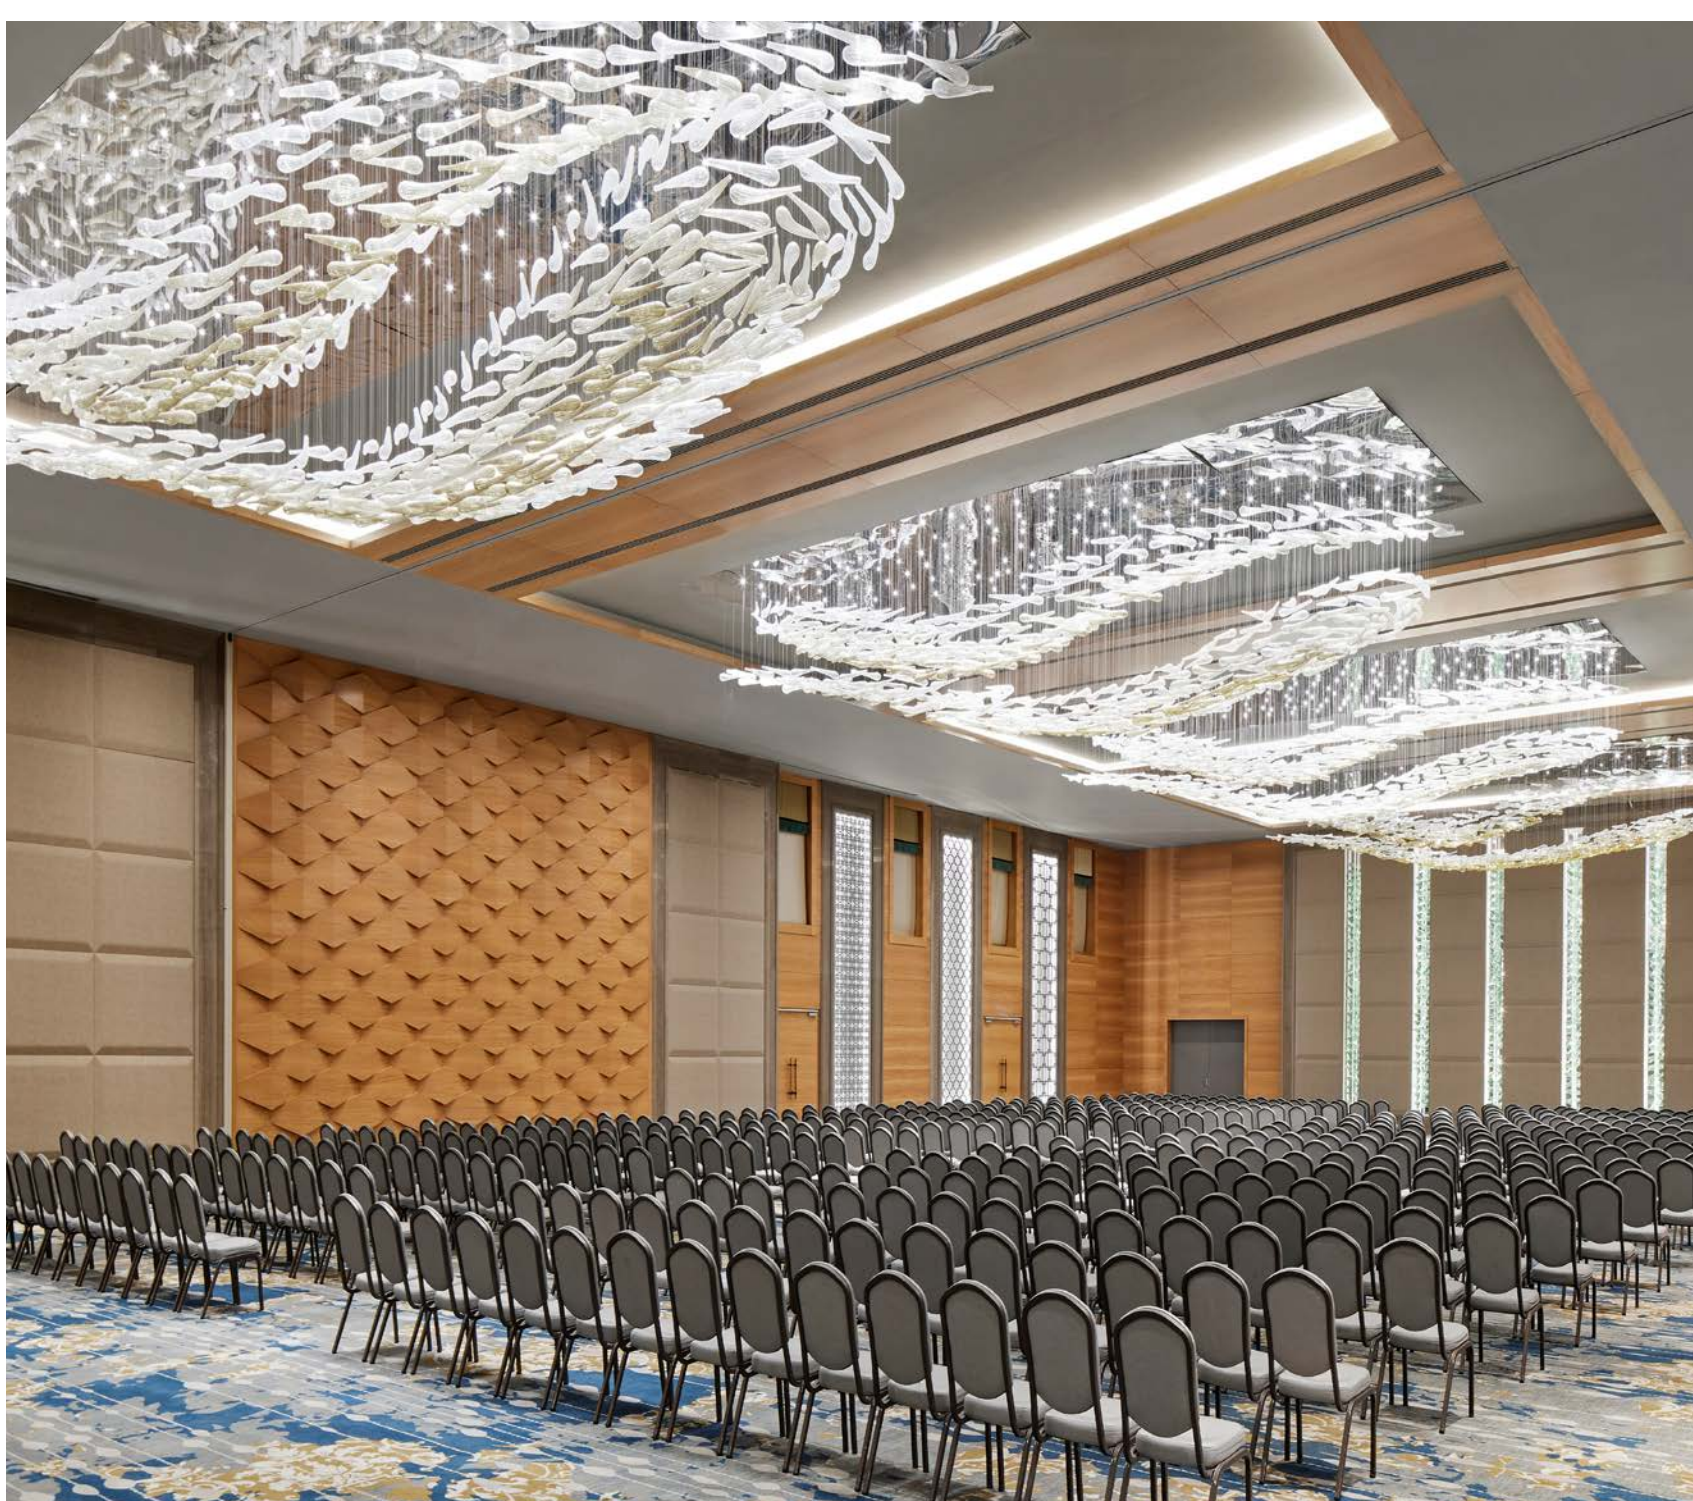

TITANIC

CHAUSSEE BERLIN

CONFERENCES AND CONFERENCE ROOMS

CONFERENCE ROOMS

The TITANIC Chaussee Berlin has 8 conference rooms with areas between 45 m² and 232 m².

The rooms are located on the 1st floor and all have natural daylight, as well as a 1400 m² ballroom on the ground floor with an impressive ceiling height of 7 meters and space for up to 1,500 guests.

This can be divided into 3 separate rooms and thus offers you a wide range of possibilities for events.

Our experienced Convention Sales Team will be happy to assist you in the realization of a successful event at any time.