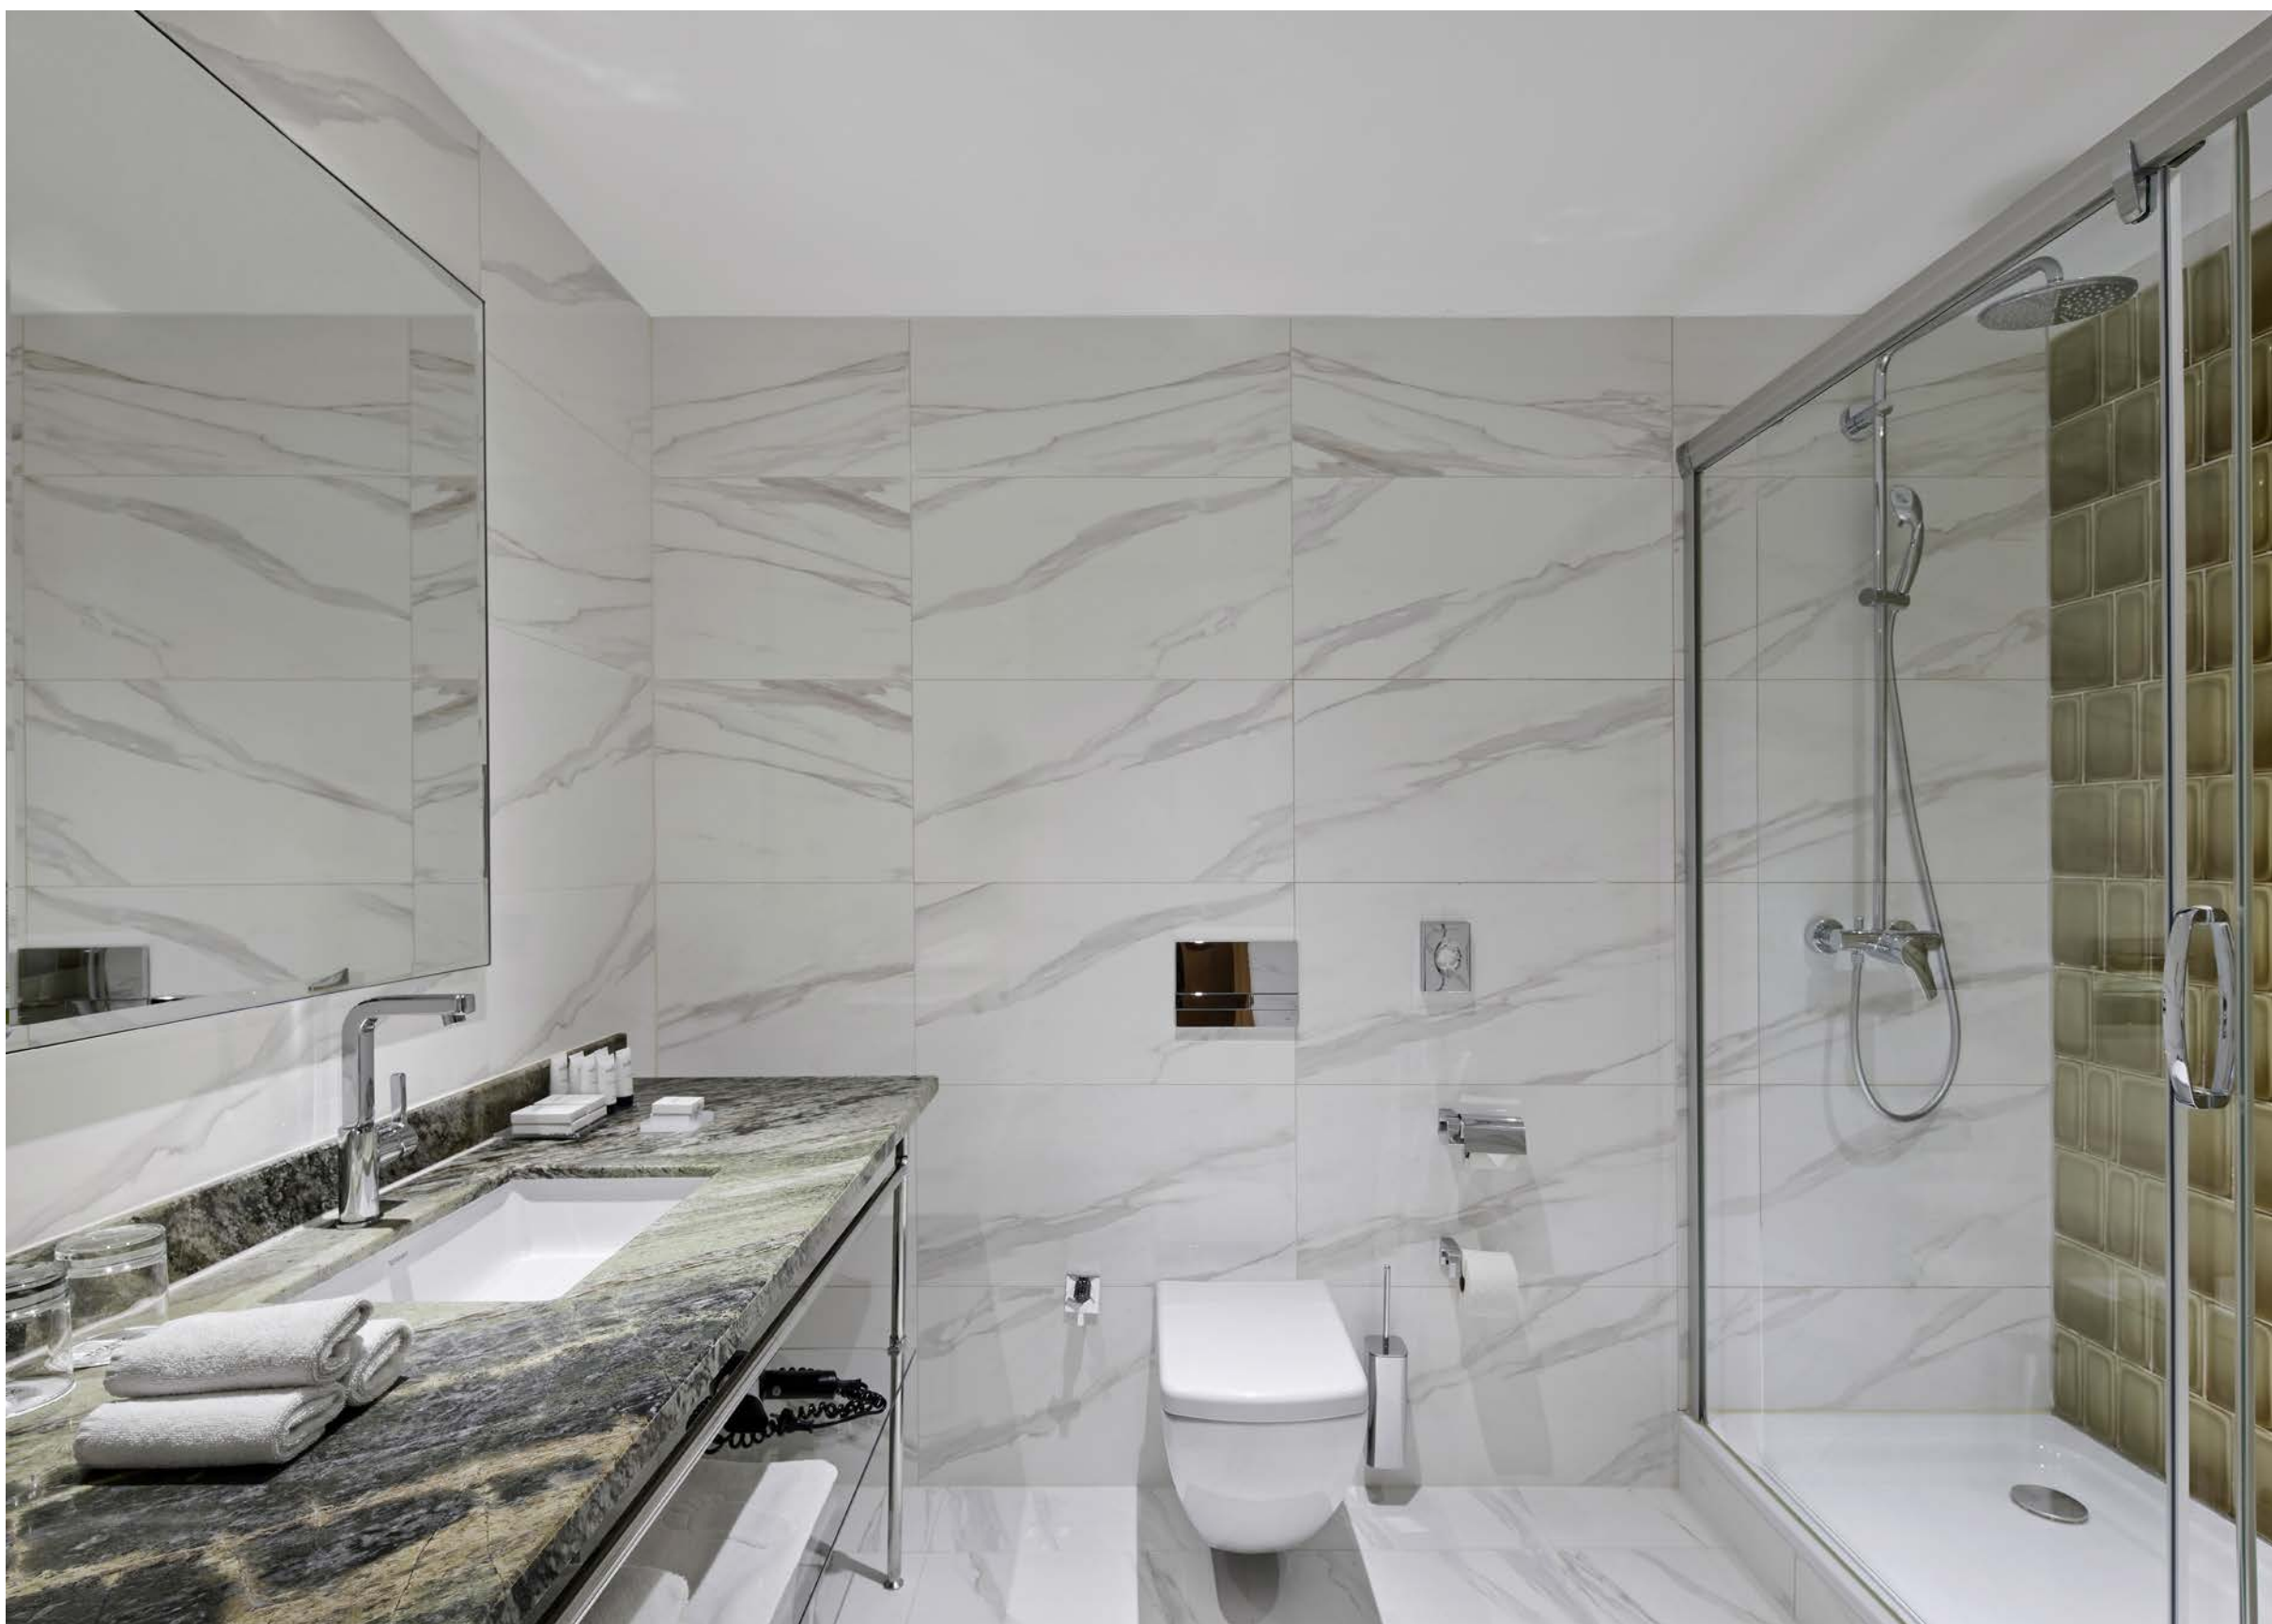

TITANIC

CHAUSSEE BERLIN