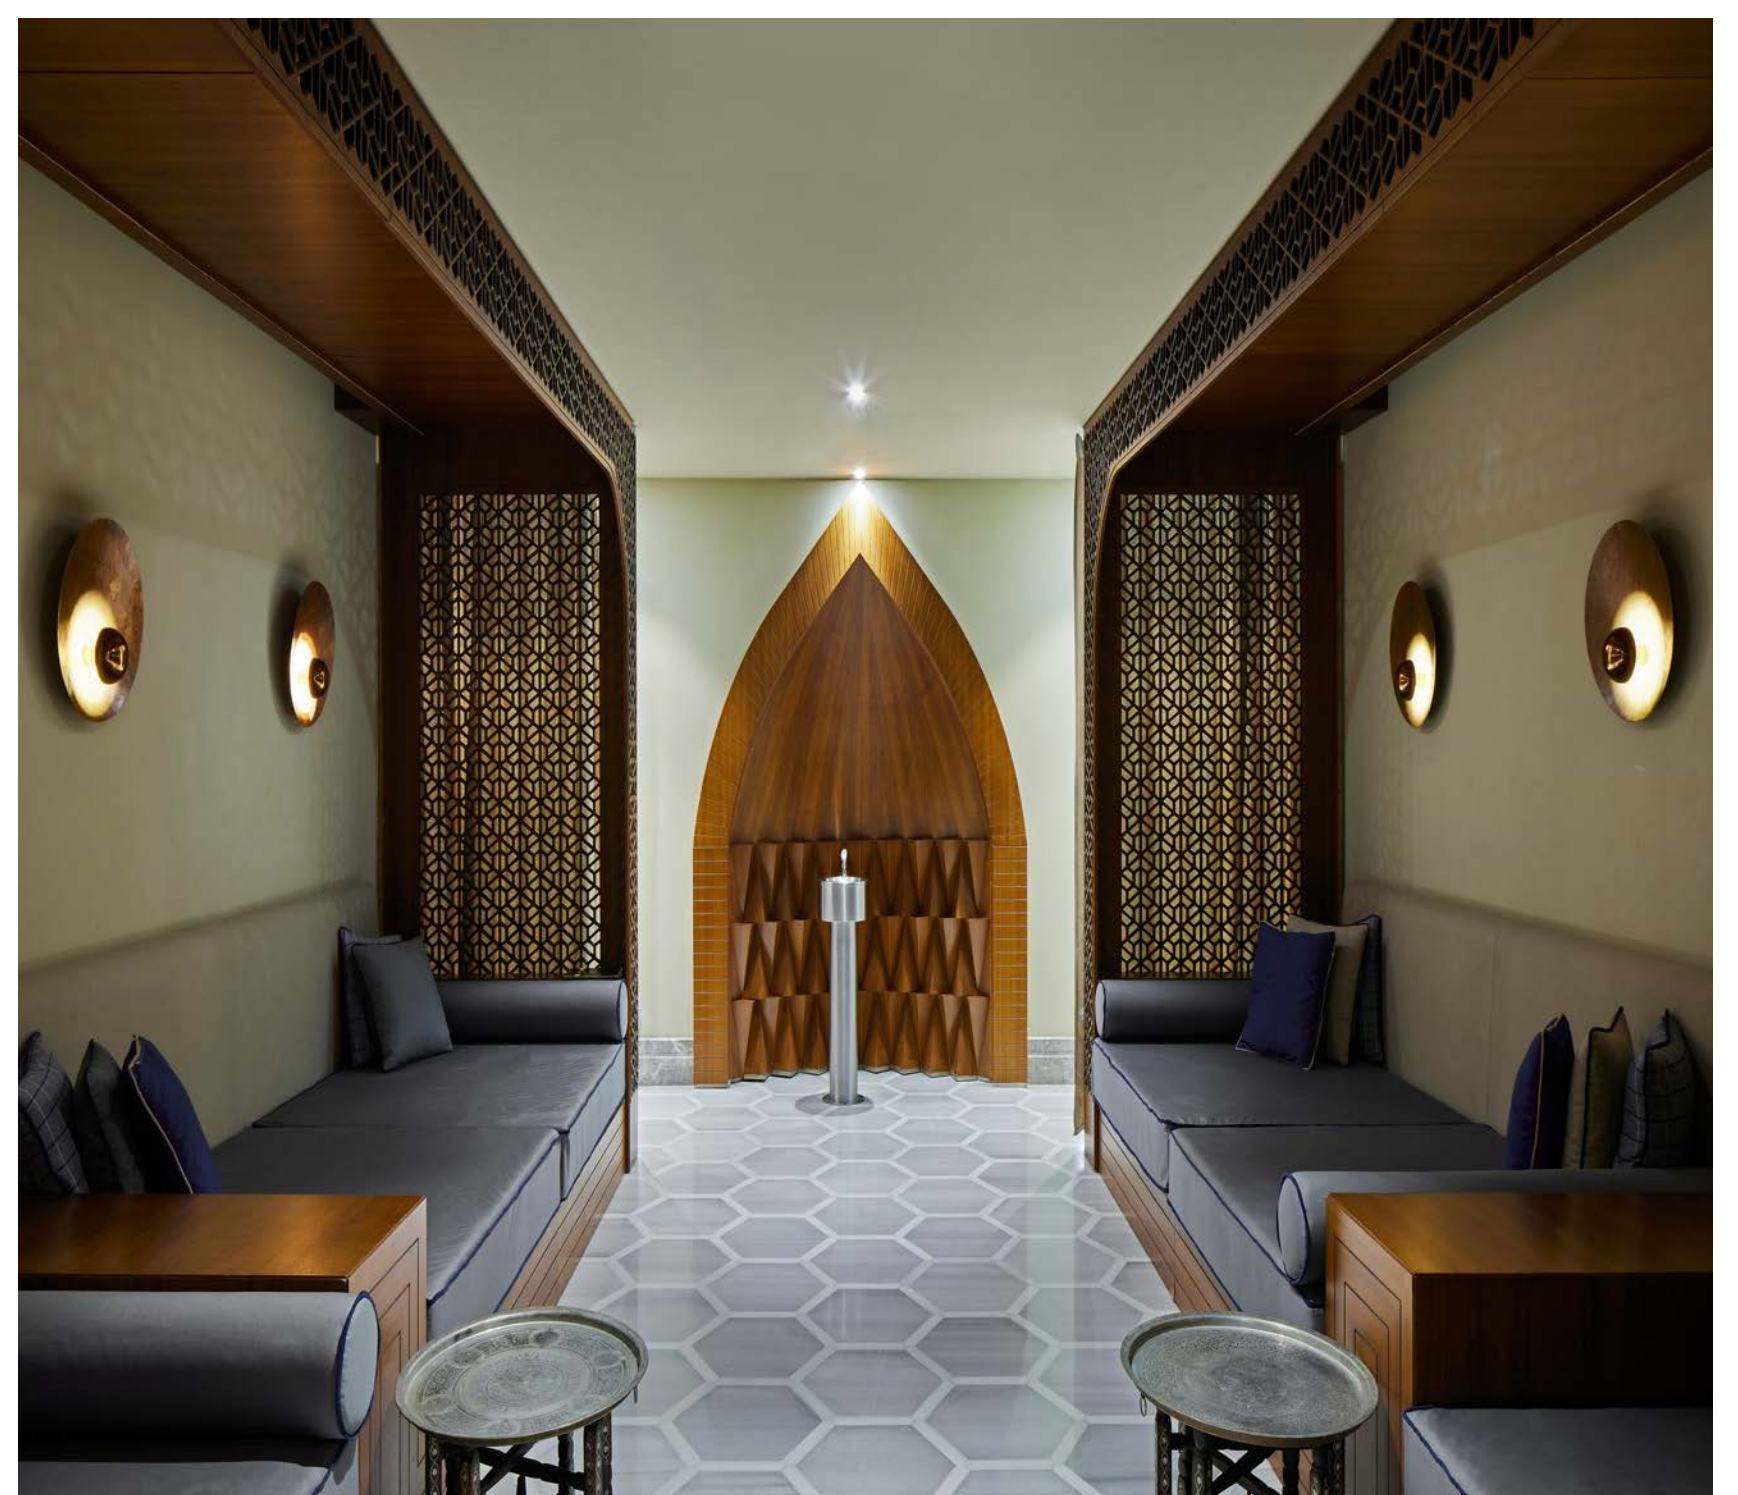

TITANIC

CHAUSSEE BERLIN

THE HOTEL OFFER

BEFINE SPORTS & SPA

On a total area of 3,000 m², our BeFine Sports & Spa offers a wide range of sports and wellness services. The fitness area is spread over 1,000 m² and is equipped with modern Techno Gym equipment.

Our wellness area has several treatment and relaxation rooms.

Dry sauna, steam bath and a Turkish hammam invite you to linger and relax. A special highlight is the indoor pool with daylight.

OPENING HOURS

Monday to Friday from 06:30 h to 23:00 h

Saturday and Sunday from 08:00 h to 22:00 h

The SPA area is available to our guests for € 20.00 per day.